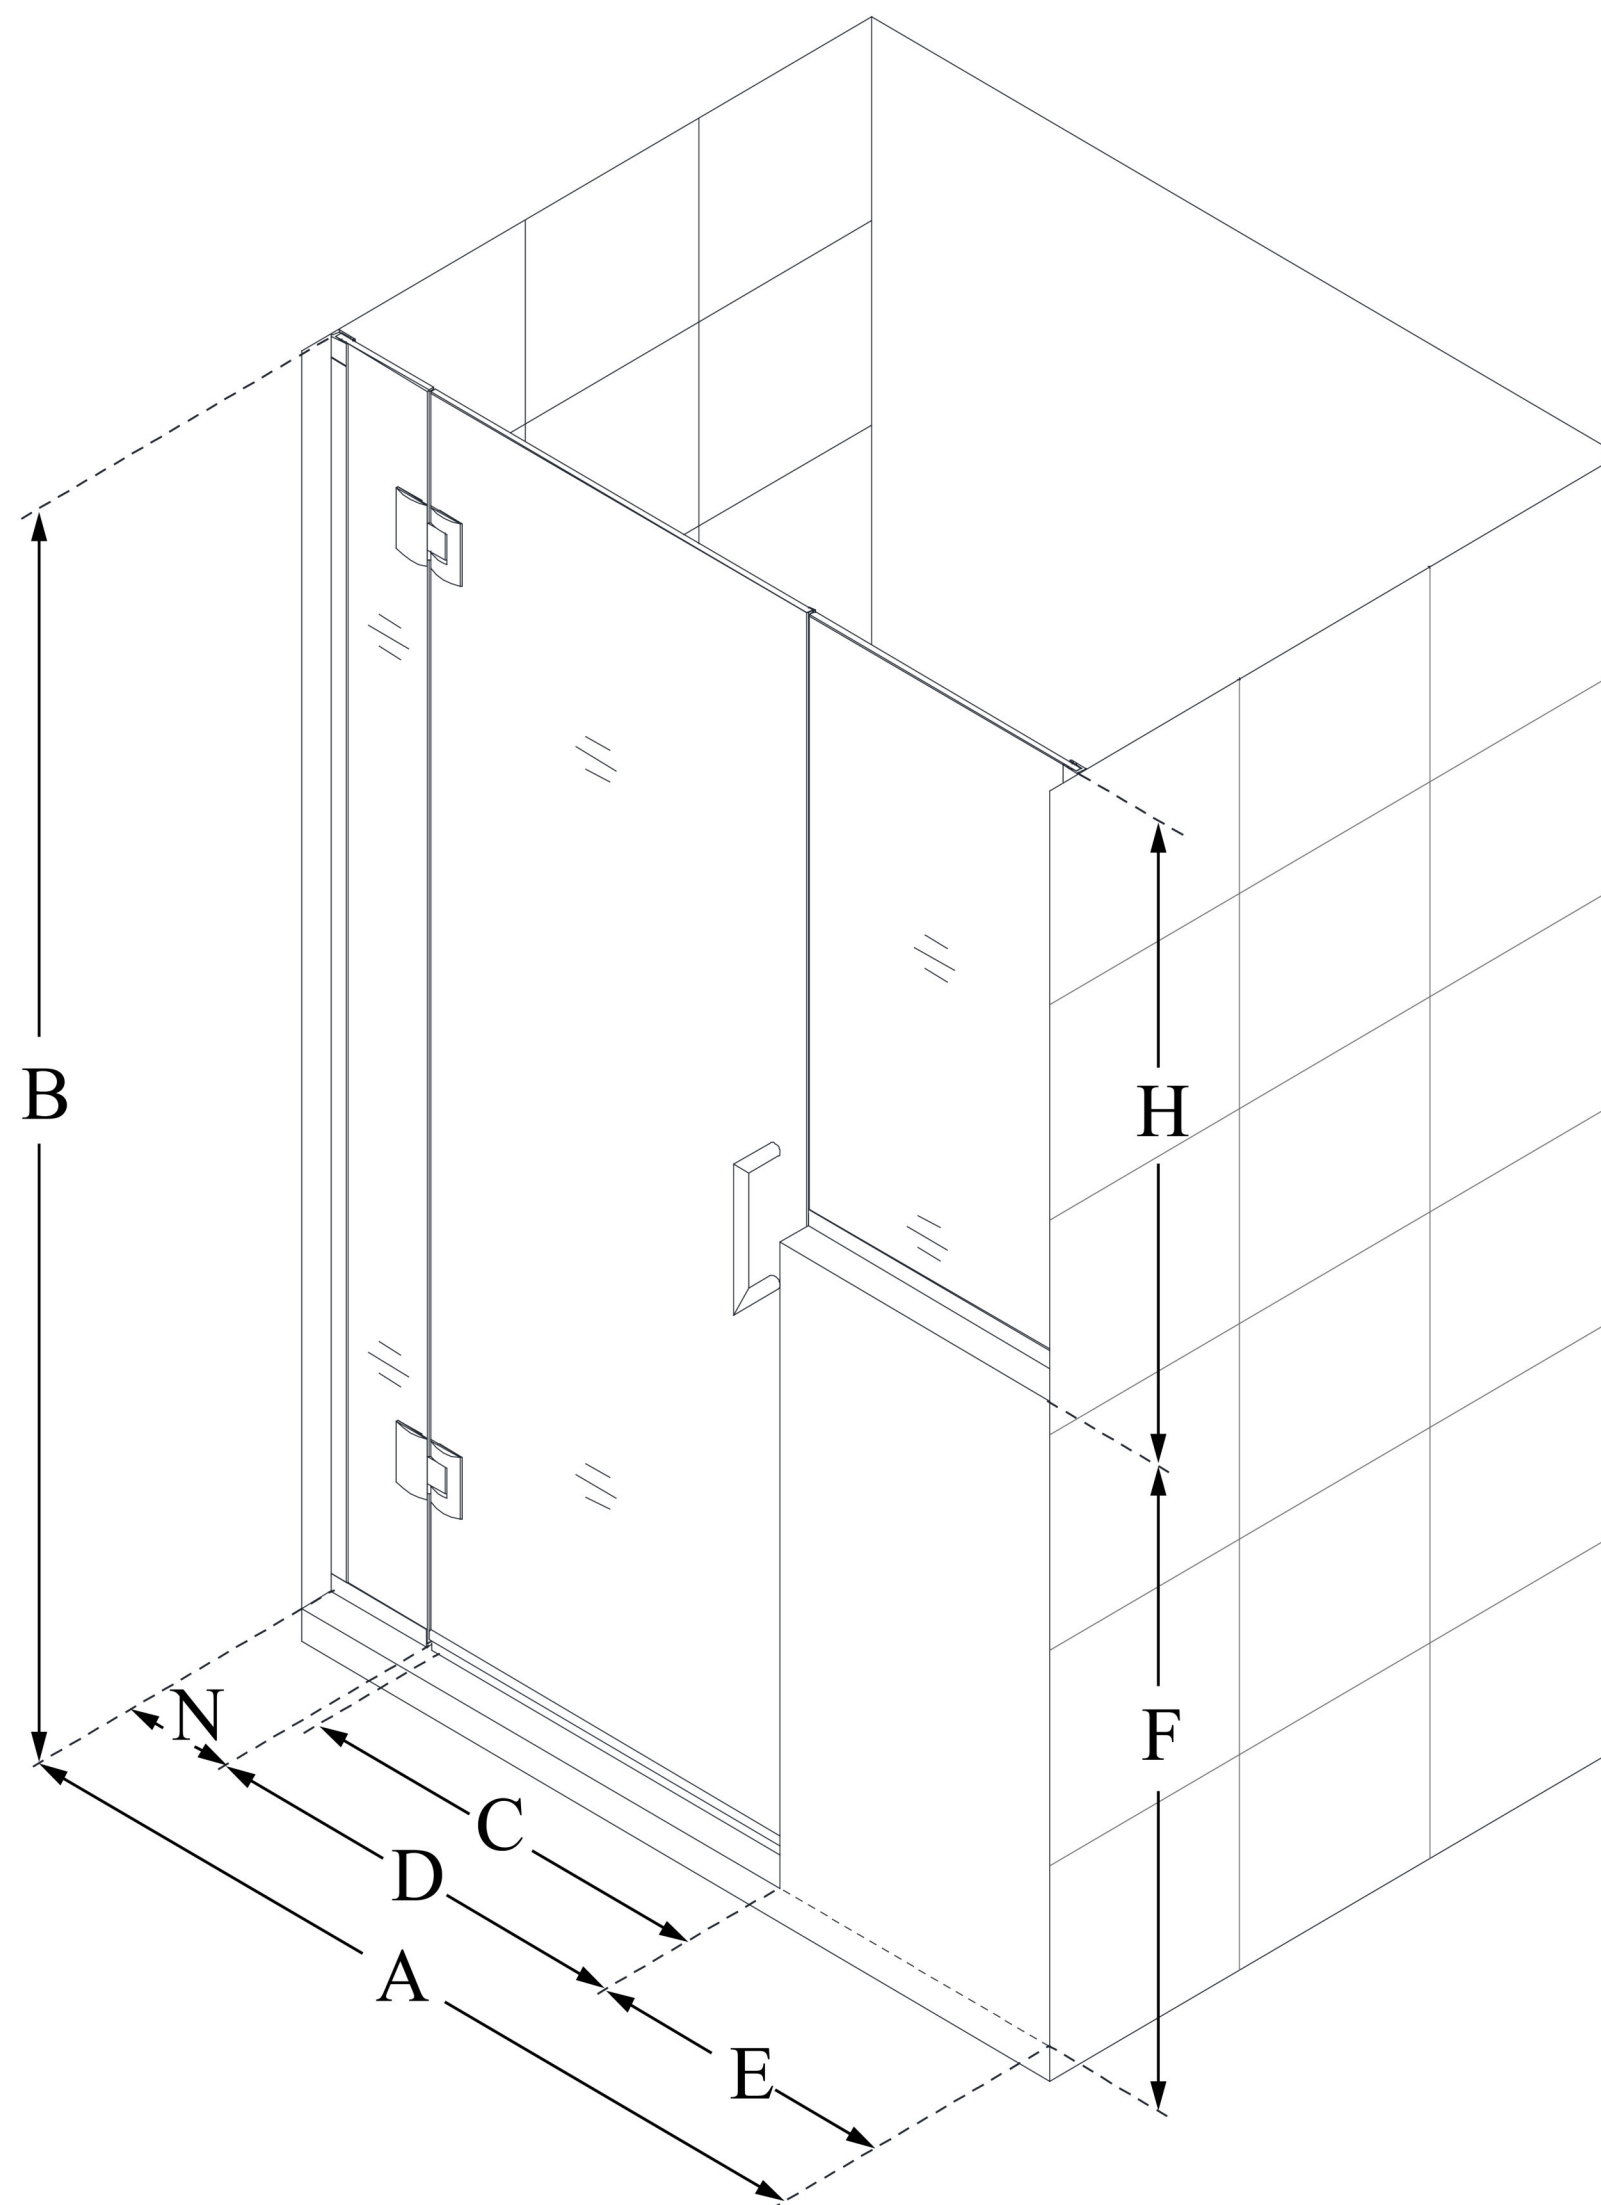

## UNIDOOR-X

DreamLine Unidoor-X 67-67 1/2  
in. W x 72 in. H Frameless Hinged  
Shower Door, Clear Glass

**SWING DOOR**

### CONFIGURATION DIMENSIONS:

**A: 67 - 67 1/2 in.**

MODEL WIDTH

**B: 72 in.**

MODEL HEIGHT

**C: 24 in.**

ACCESS WIDTH

**D: 25 in.**

DOOR WIDTH

**E: 36 in.**

INLINE PANEL WIDTH

**F: 36 in.**

BUTTRESS WALL HEIGHT

**H: 36 in.**

BUTTRESS GLASS HEIGHT

**N: 6 in.**

HINGE PANEL WIDTH

DreamLine reserves the right to update or modify the hardware or materials pictured without prior notice for the purpose of product improvement and customer satisfaction.