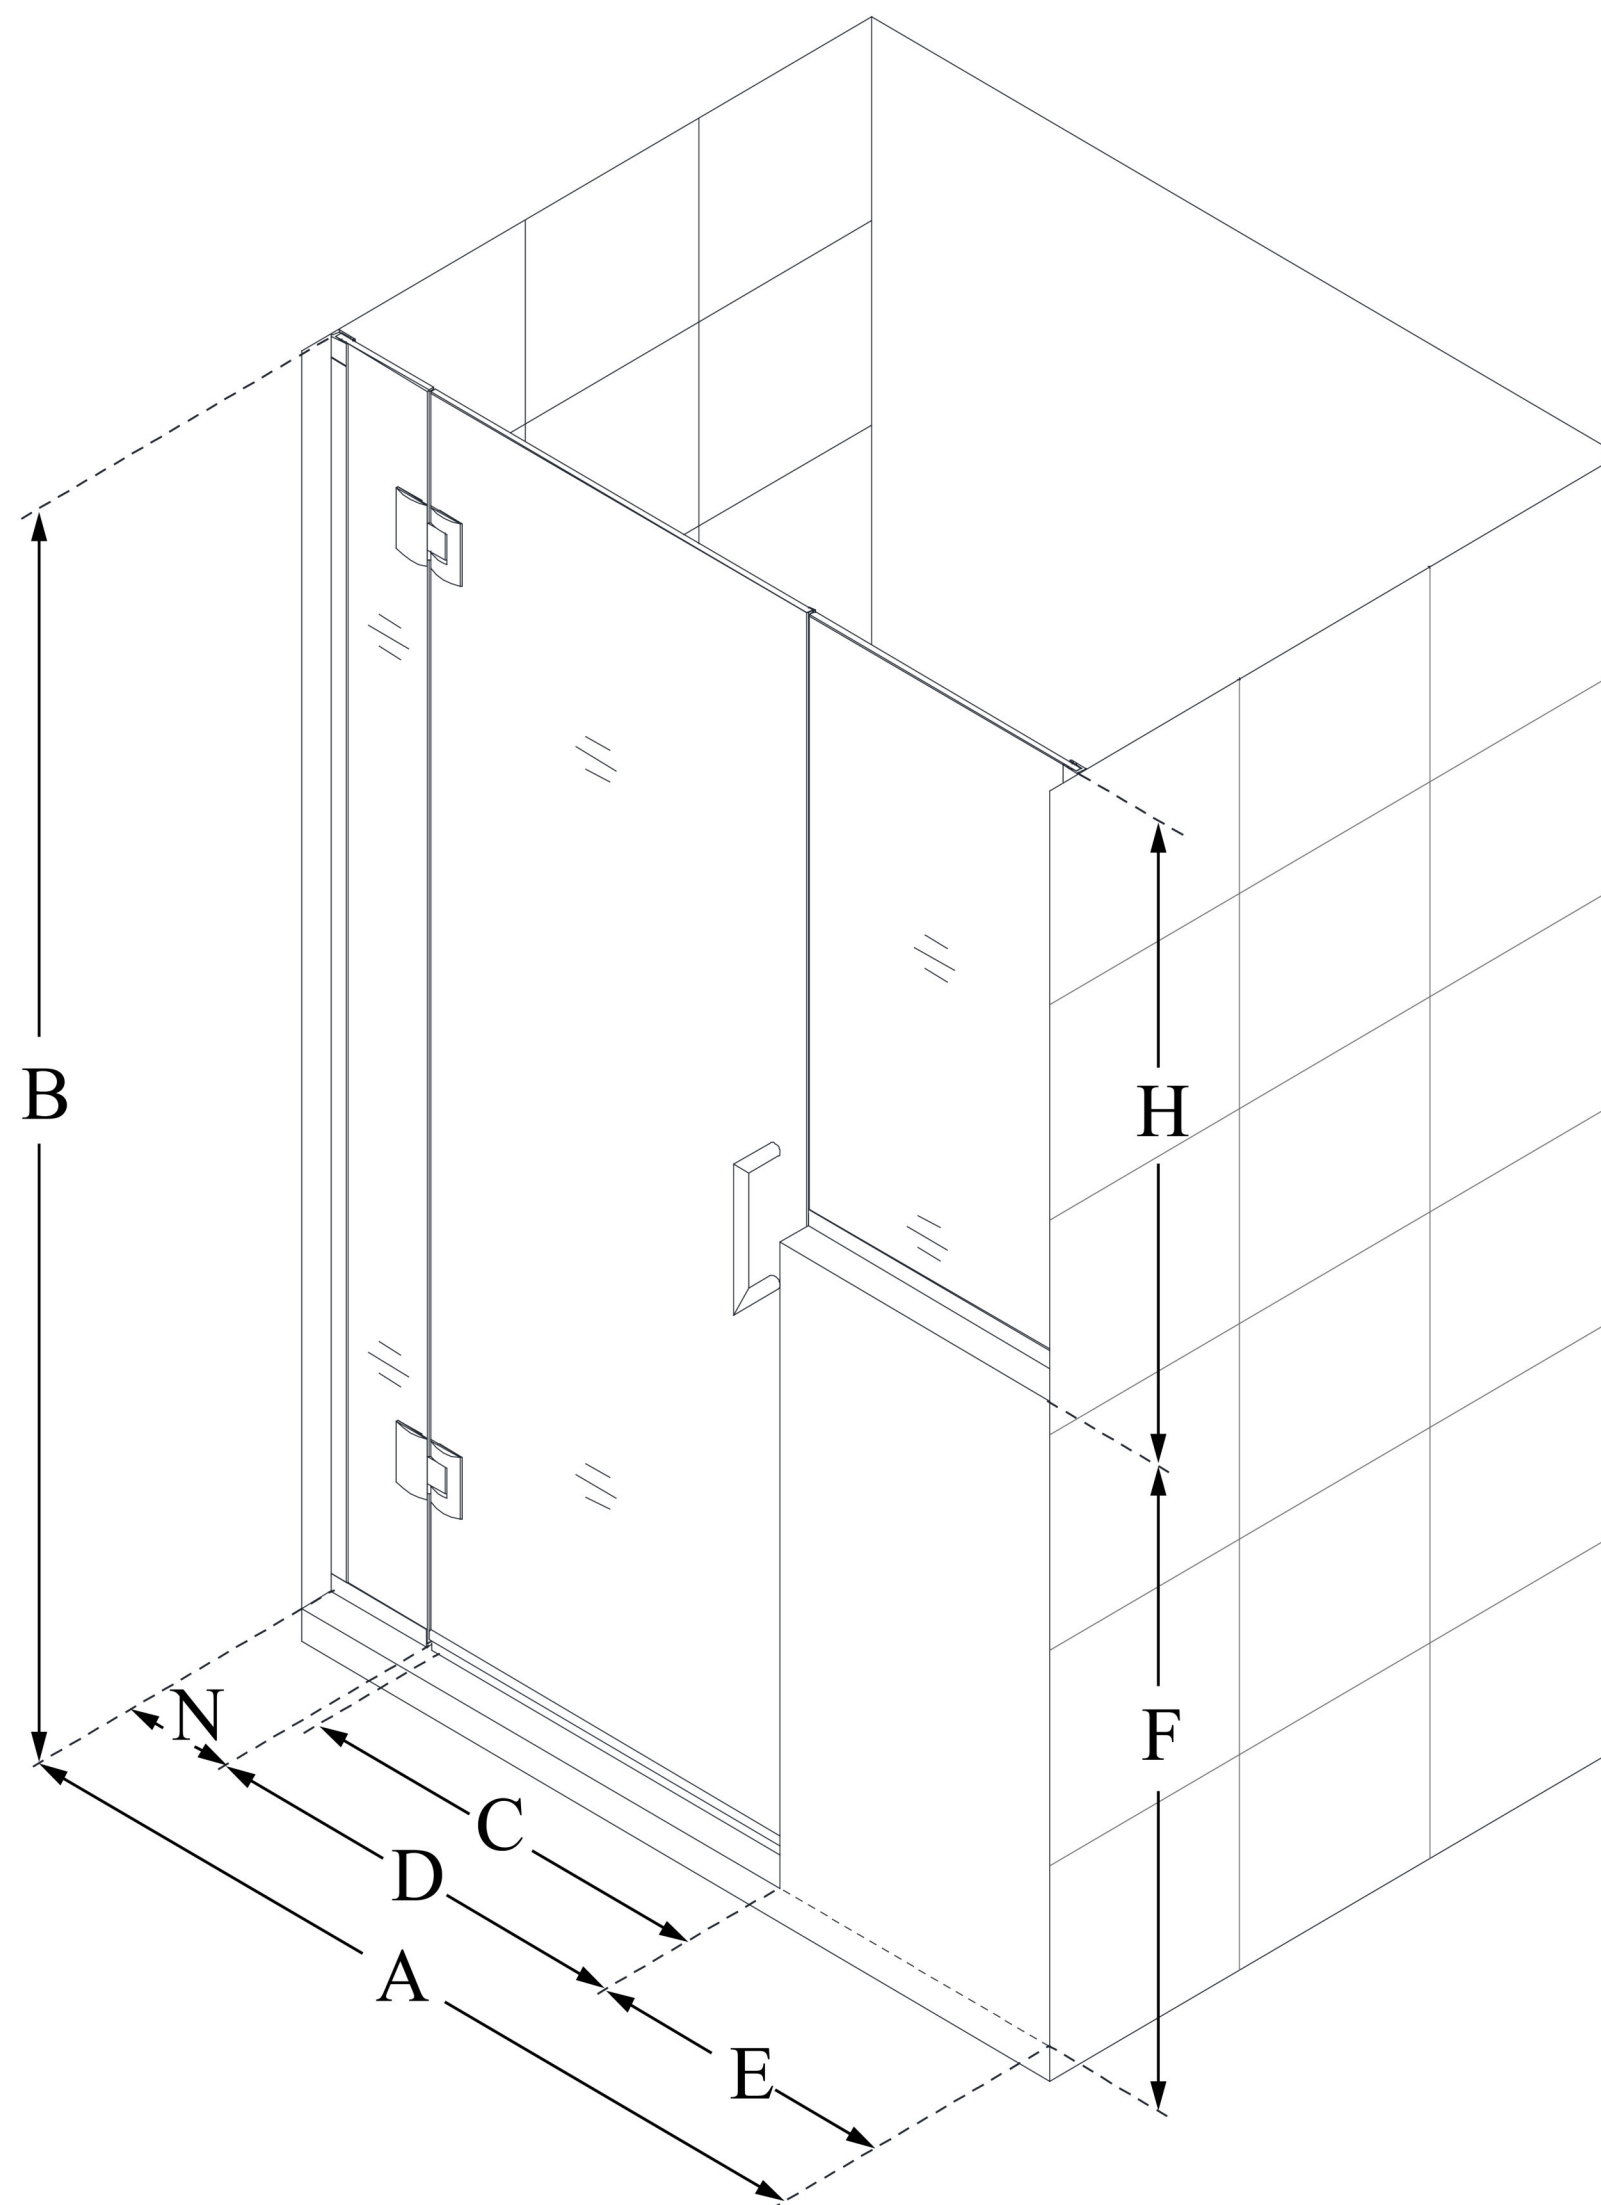

D1253634

UNIDOOR-X

DreamLine Unidoor-X 67-67 1/2 in. W x 72 in. H Frameless Hinged Shower Door, Clear Glass

SWING DOOR

**CONFIGURATION
DIMENSIONS:**

A: 67 - 67 1/2 in.

MODEL WIDTH

B: 72 in.

MODEL HEIGHT

C: 24 in.

ACCESS WIDTH

D: 25 in.

DOOR WIDTH

E: 36 in.

INLINE PANEL WIDTH

F: 38 in.

BUTTRESS WALL HEIGHT

H: 34 in.

BUTTRESS GLASS HEIGHT

N: 6 in.

HINGE PANEL WIDTH

DreamLine reserves the right to update or modify the hardware or materials pictured without prior notice for the purpose of product improvement and customer satisfaction.