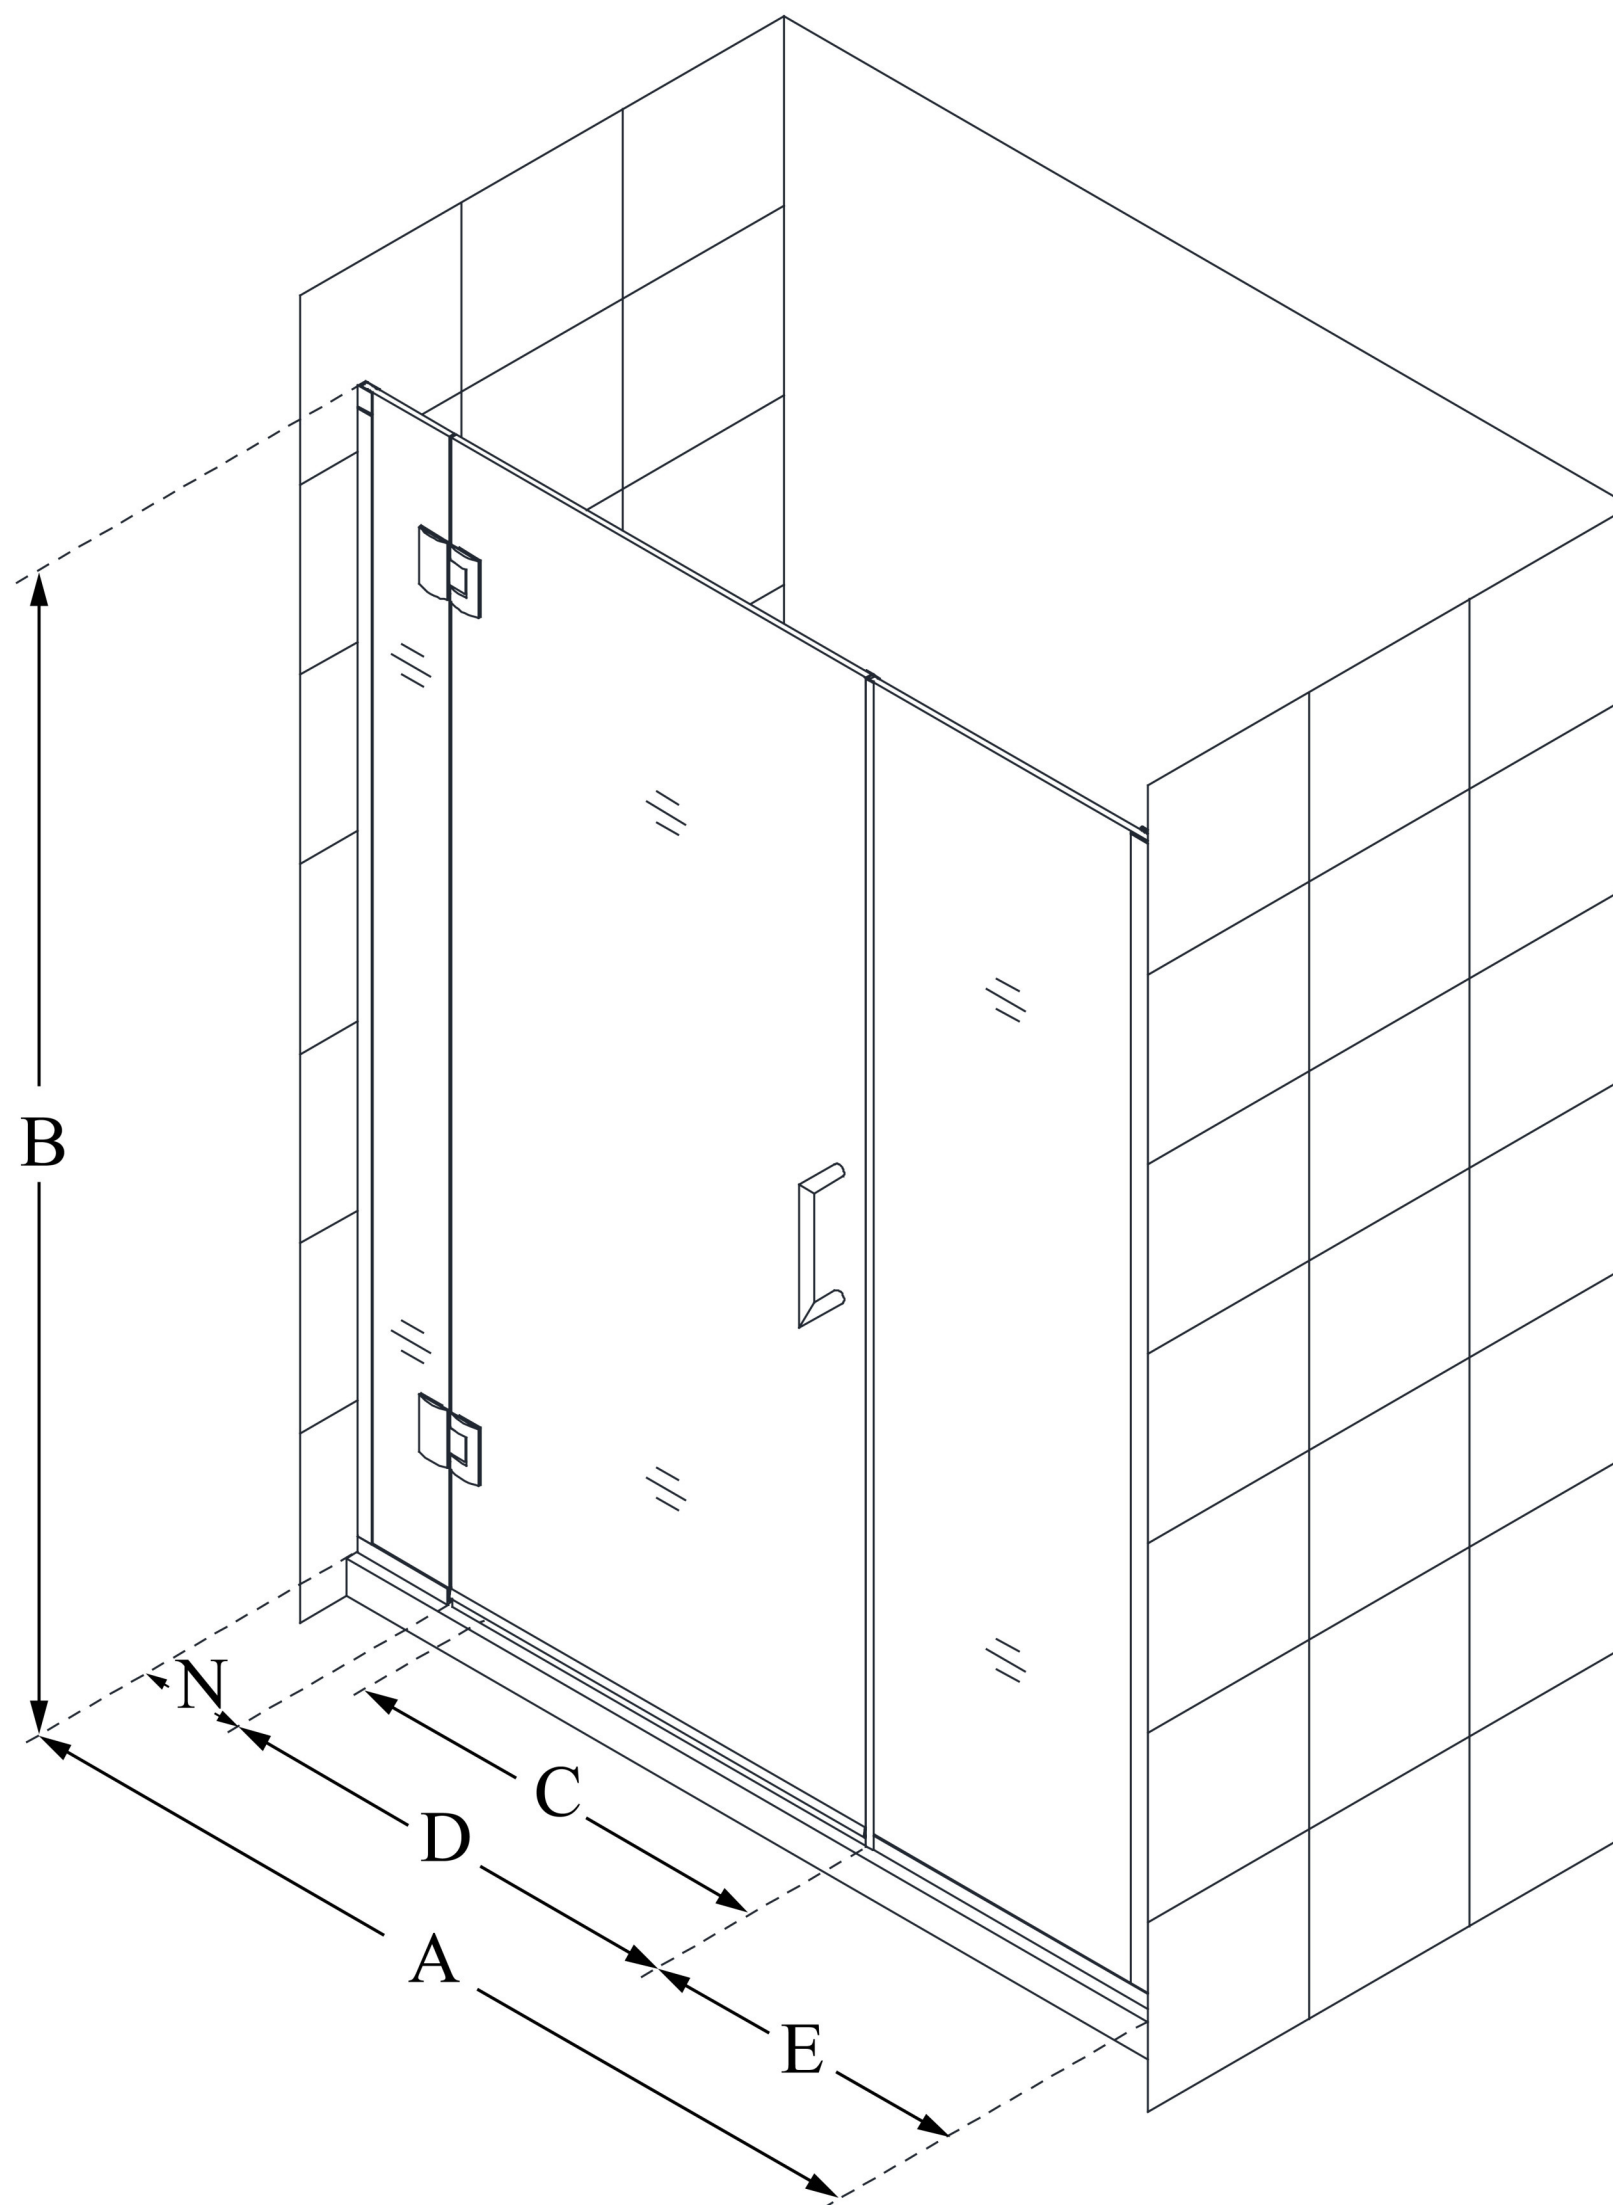

D12530572

UNIDOOR-X

DreamLine Unidoor-X 61 1/2-62
in. W x 72 in. H Frameless Hinged
Shower Door, Clear Glass

SWING DOOR

CONFIGURATION DIMENSIONS:

A: 61 1/2 - 62 in.

MODEL WIDTH

B: 72 in.

MODEL HEIGHT

C: 24 in.

ACCESS WIDTH

D: 25 in.

DOOR WIDTH

E: 30 1/2 in.

INLINE PANEL WIDTH

N: 6 in.

HINGE PANEL WIDTH

DreamLine reserves the right to update or modify the hardware or materials pictured without prior notice for the purpose of product improvement and customer satisfaction.