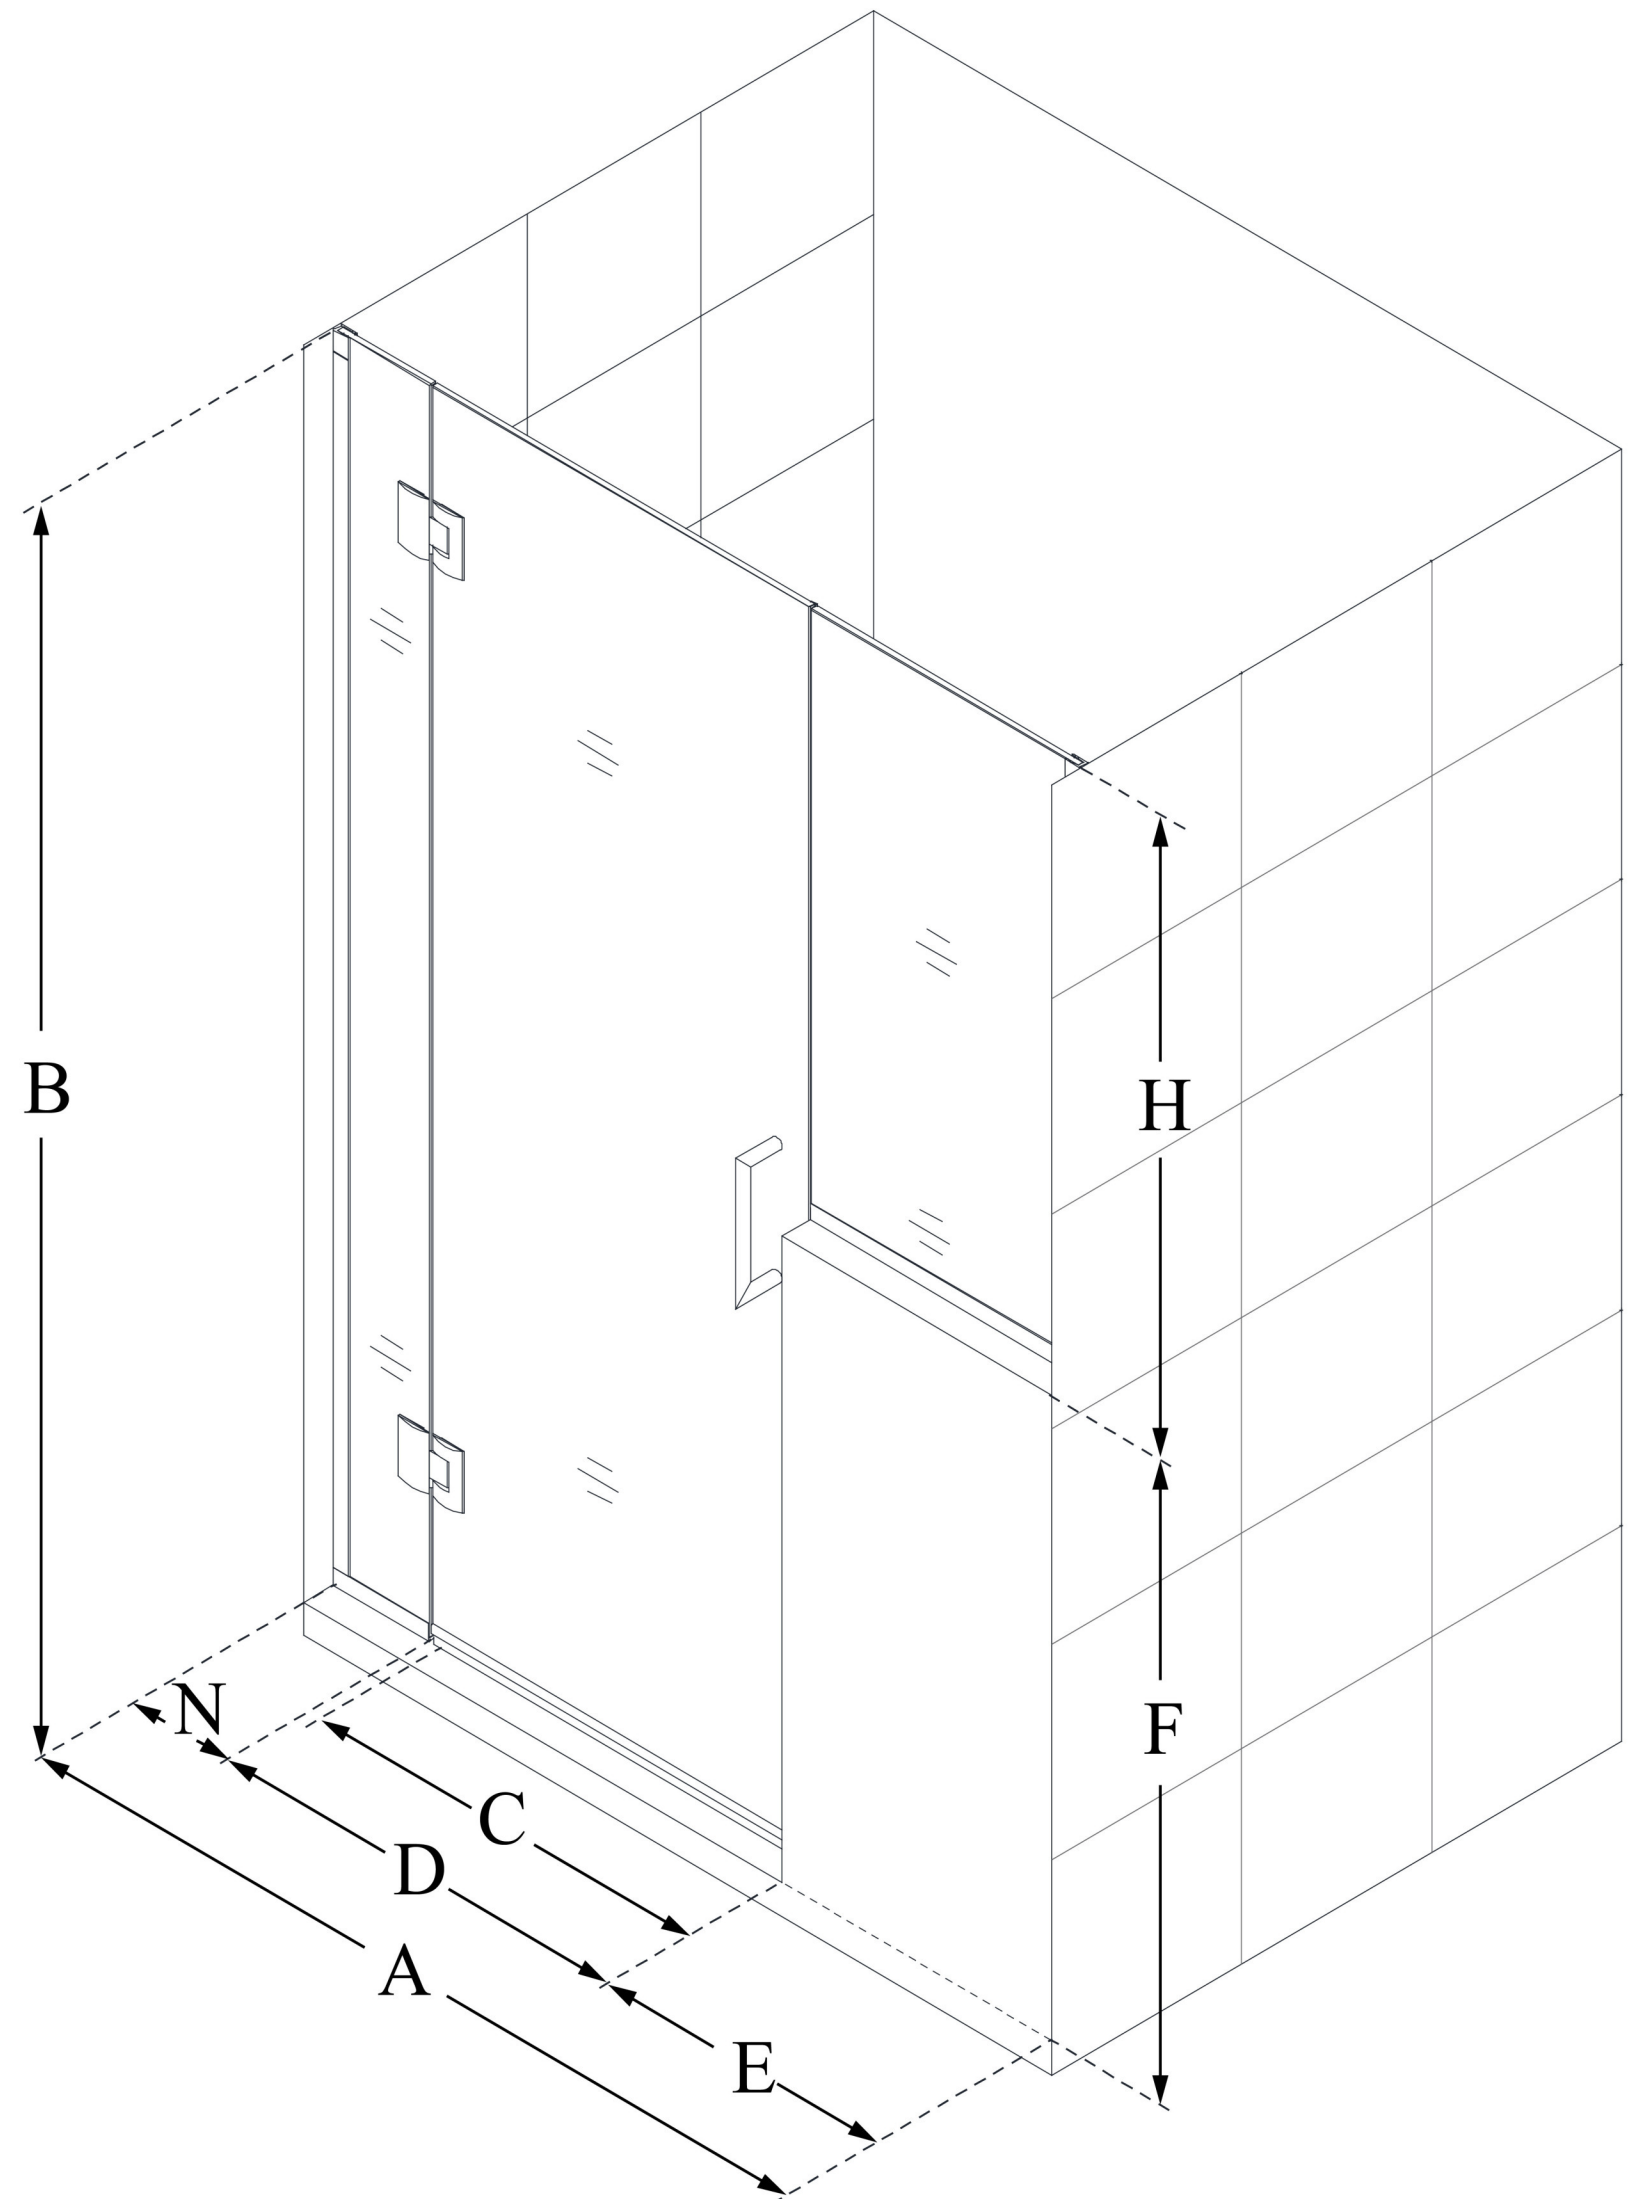

**D1253036**

**UNIDOOR-X**

DreamLine Unidoor-X 61-61 1/2  
in. W x 72 in. H Frameless Hinged  
Shower Door, Clear Glass

**SWING DOOR**

**CONFIGURATION  
DIMENSIONS:**

**A: 61 - 61 1/2 in.**

MODEL WIDTH

**B: 72 in.**

MODEL HEIGHT

**C: 24 in.**

ACCESS WIDTH

**D: 25 in.**

DOOR WIDTH

**E: 30 in.**

INLINE PANEL WIDTH

**F: 36 in.**

BUTTRESS WALL HEIGHT

**H: 36 in.**

BUTTRESS GLASS HEIGHT

**N: 6 in.**

HINGE PANEL WIDTH

DreamLine reserves the right to update or modify the hardware or materials pictured without prior notice for the purpose of product improvement and customer satisfaction.