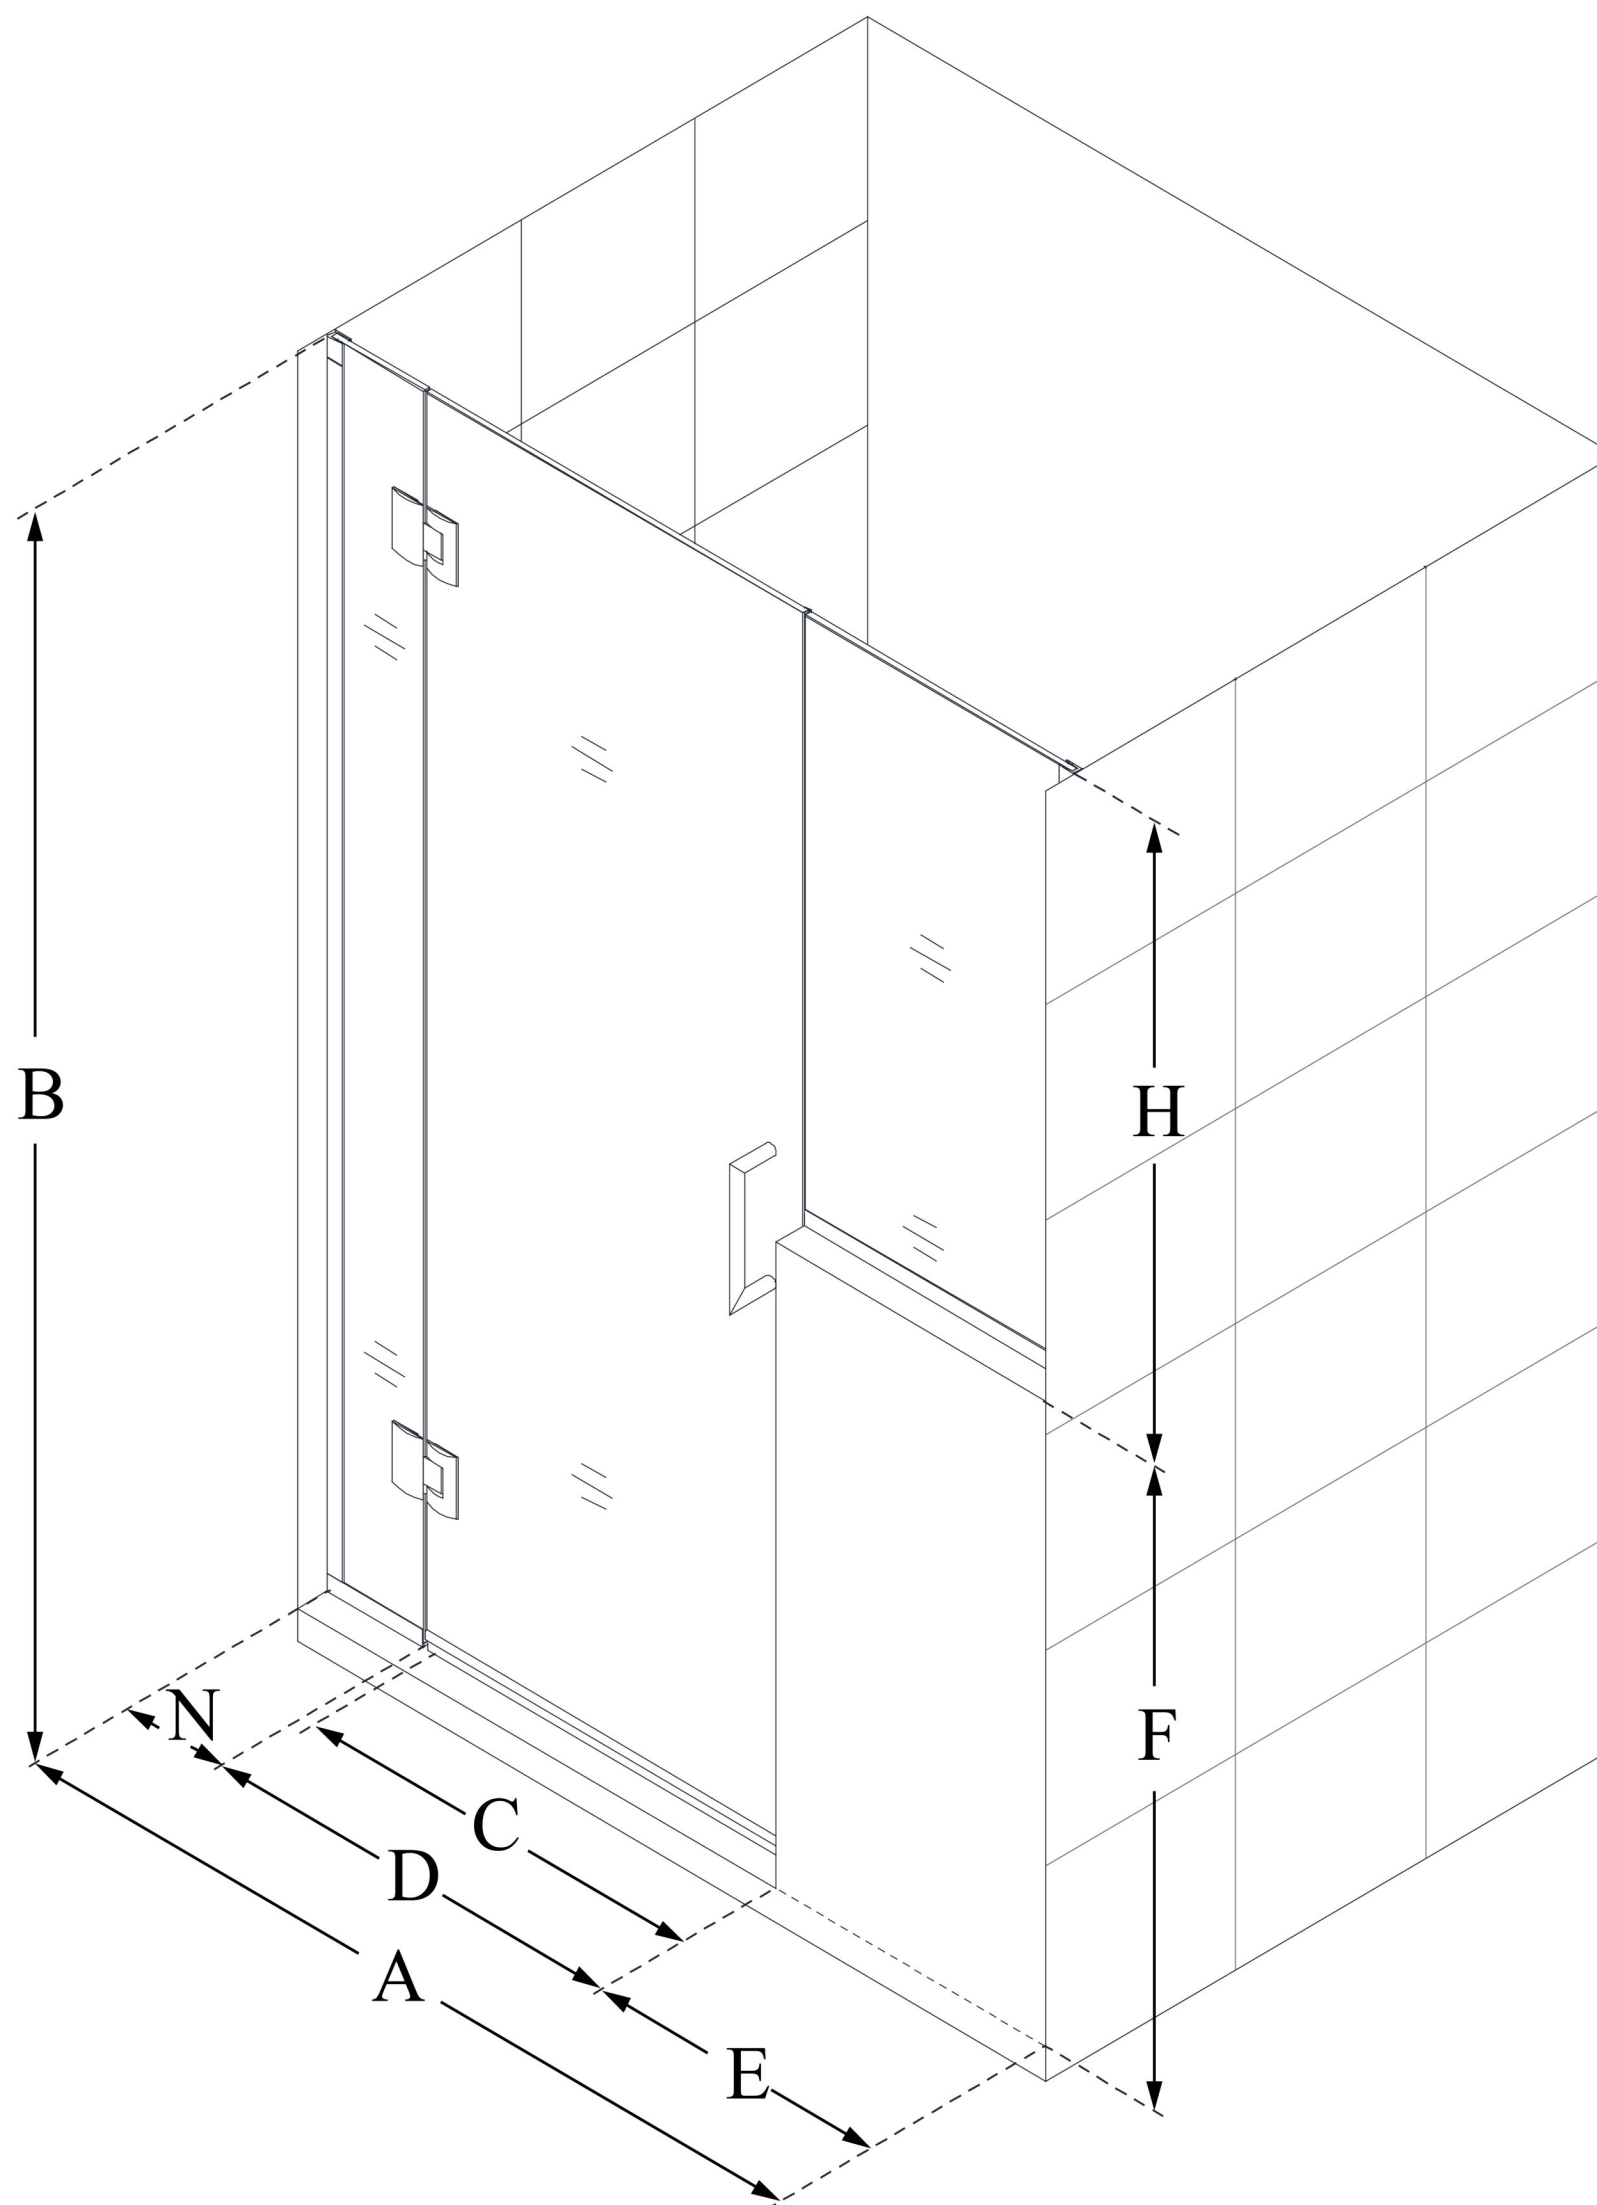

D1253034

UNIDOOR-X

DreamLine Unidoor-X 61-61 1/2
in. W x 72 in. H Frameless Hinged
Shower Door, Clear Glass

SWING DOOR

**CONFIGURATION
DIMENSIONS:**

A: 61 - 61 1/2 in.

MODEL WIDTH

B: 72 in.

MODEL HEIGHT

C: 24 in.

ACCESS WIDTH

D: 25 in.

DOOR WIDTH

E: 30 in.

INLINE PANEL WIDTH

F: 38 in.

BUTTRESS WALL HEIGHT

H: 34 in.

BUTTRESS GLASS HEIGHT

N: 6 in.

HINGE PANEL WIDTH

DreamLine reserves the right to update or modify the hardware or materials pictured without prior notice for the purpose of product improvement and customer satisfaction.