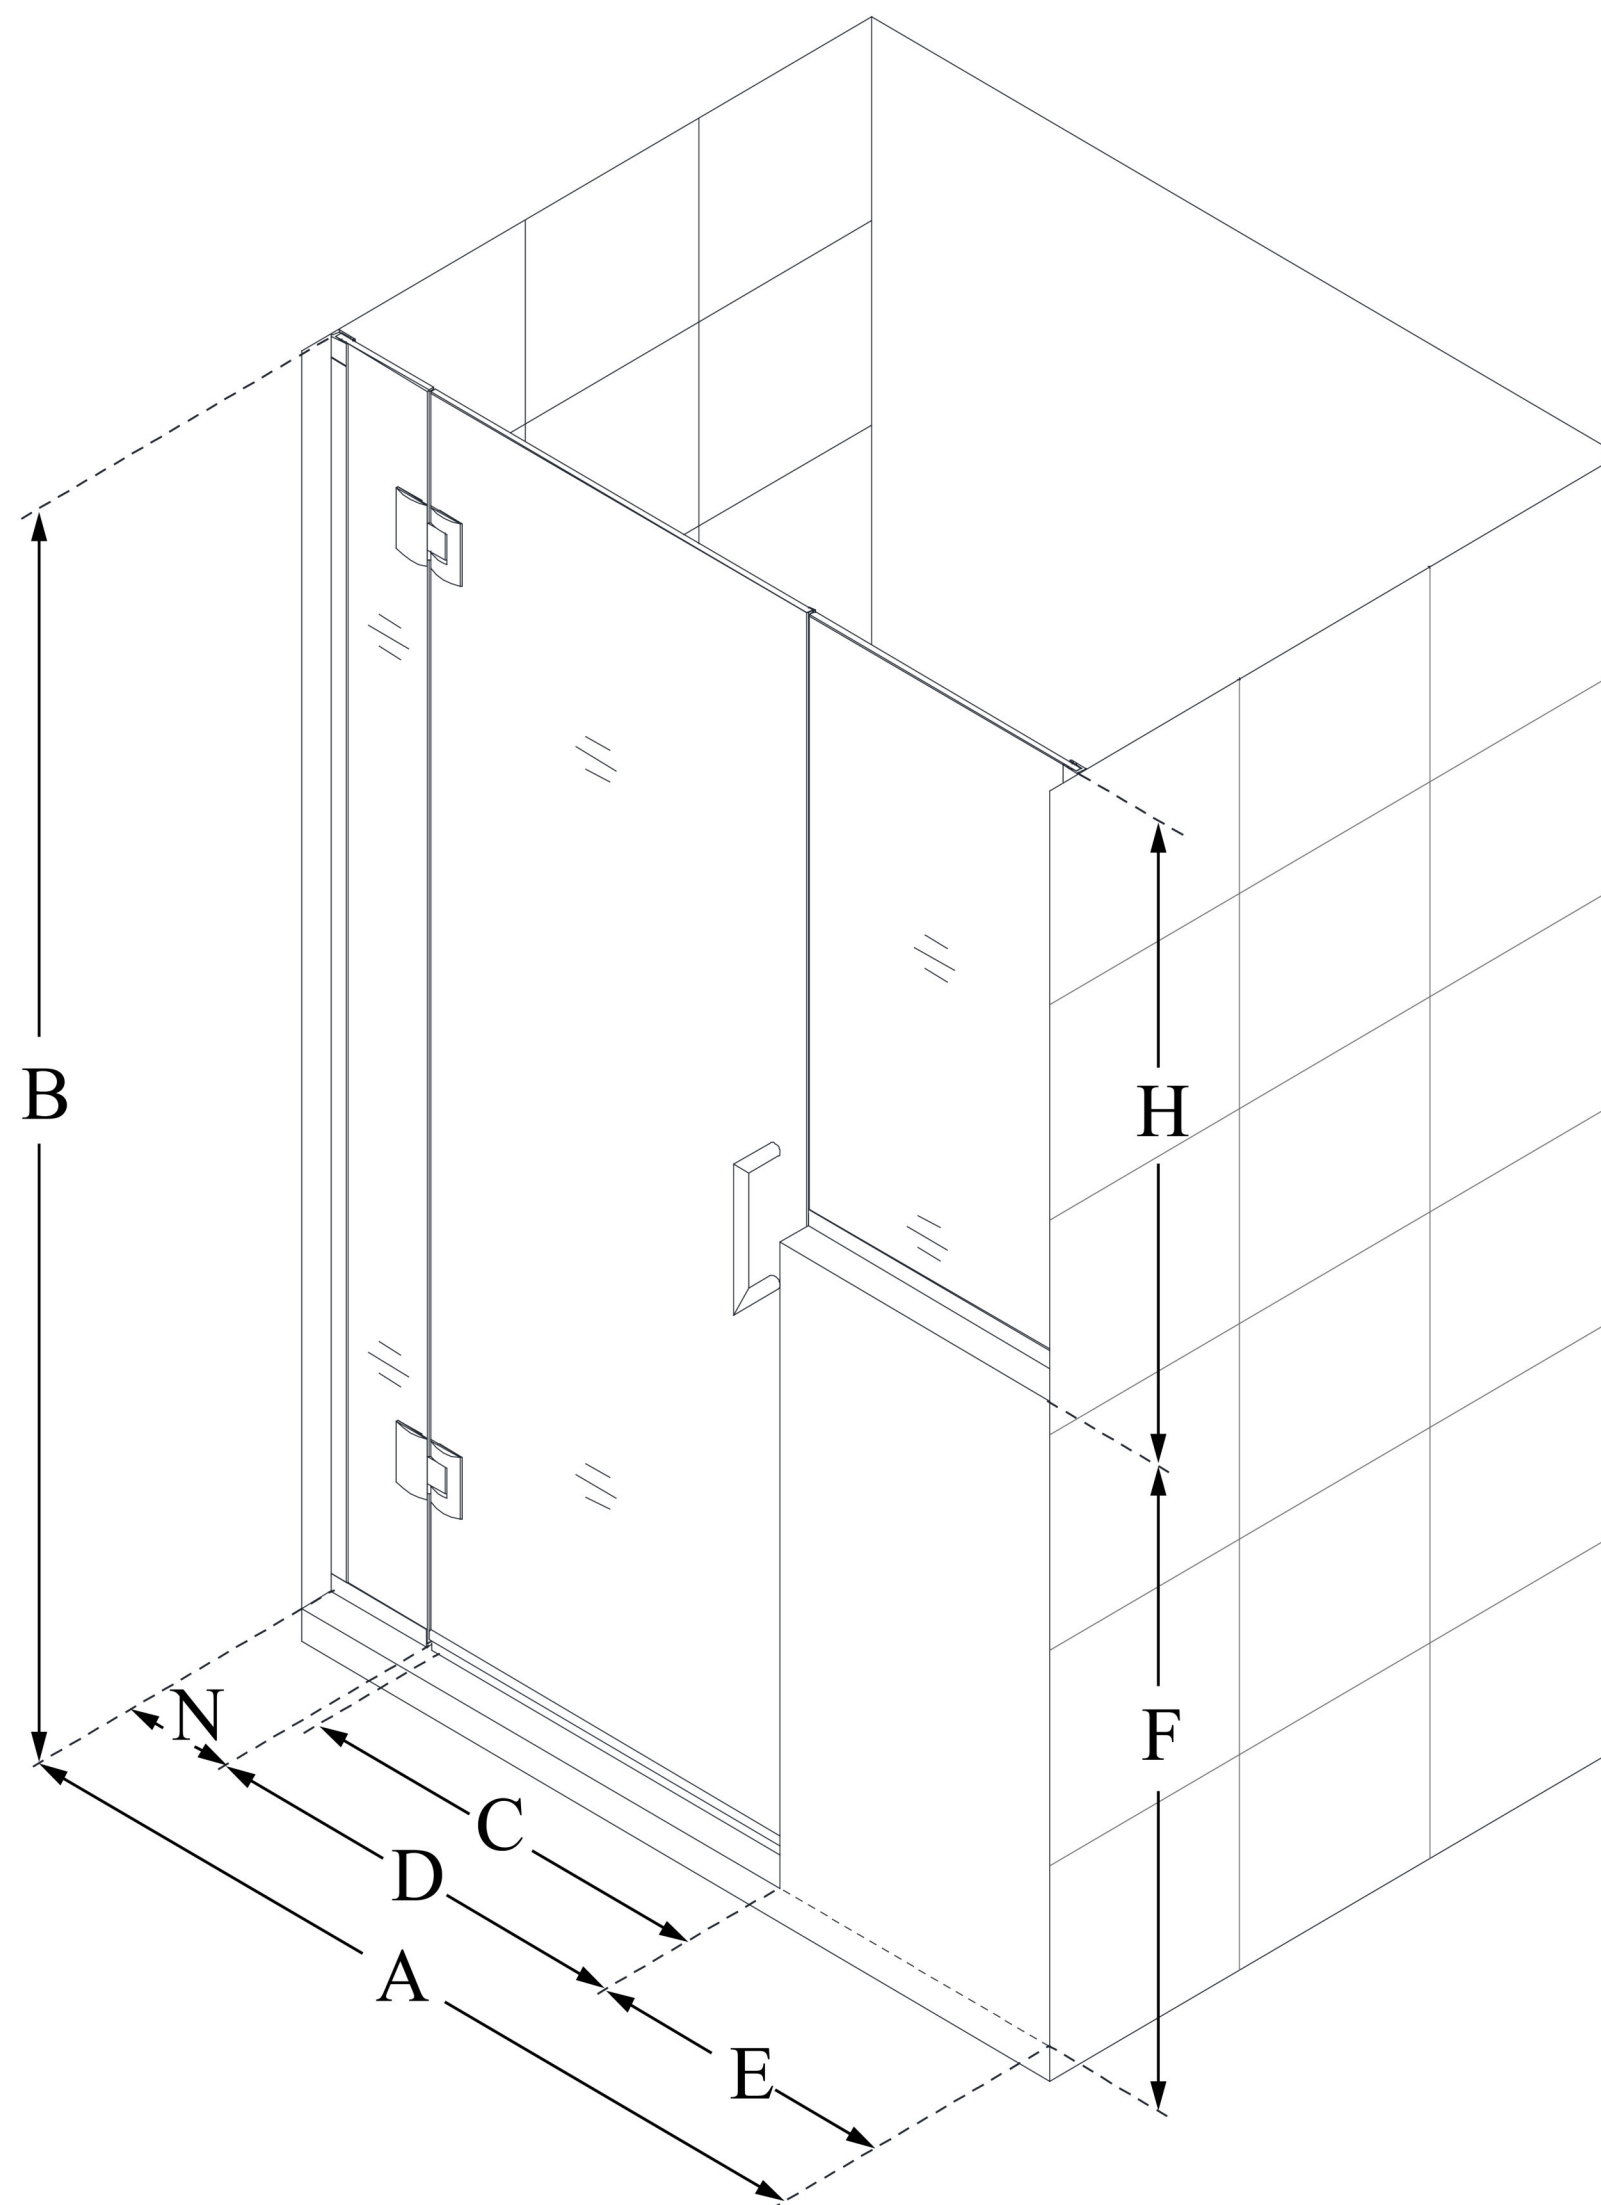

D1252436

UNIDOOR-X

DreamLine Unidoor-X 55-55 1/2 in. W x 72 in. H Frameless Hinged Shower Door, Clear Glass

SWING DOOR

**CONFIGURATION
DIMENSIONS:**

A: 55 - 55 1/2 in.

MODEL WIDTH

B: 72 in.

MODEL HEIGHT

C: 24 in.

ACCESS WIDTH

D: 25 in.

DOOR WIDTH

E: 24 in.

INLINE PANEL WIDTH

F: 36 in.

BUTTRESS WALL HEIGHT

H: 36 in.

BUTTRESS GLASS HEIGHT

N: 6 in.

HINGE PANEL WIDTH

DreamLine reserves the right to update or modify the hardware or materials pictured without prior notice for the purpose of product improvement and customer satisfaction.