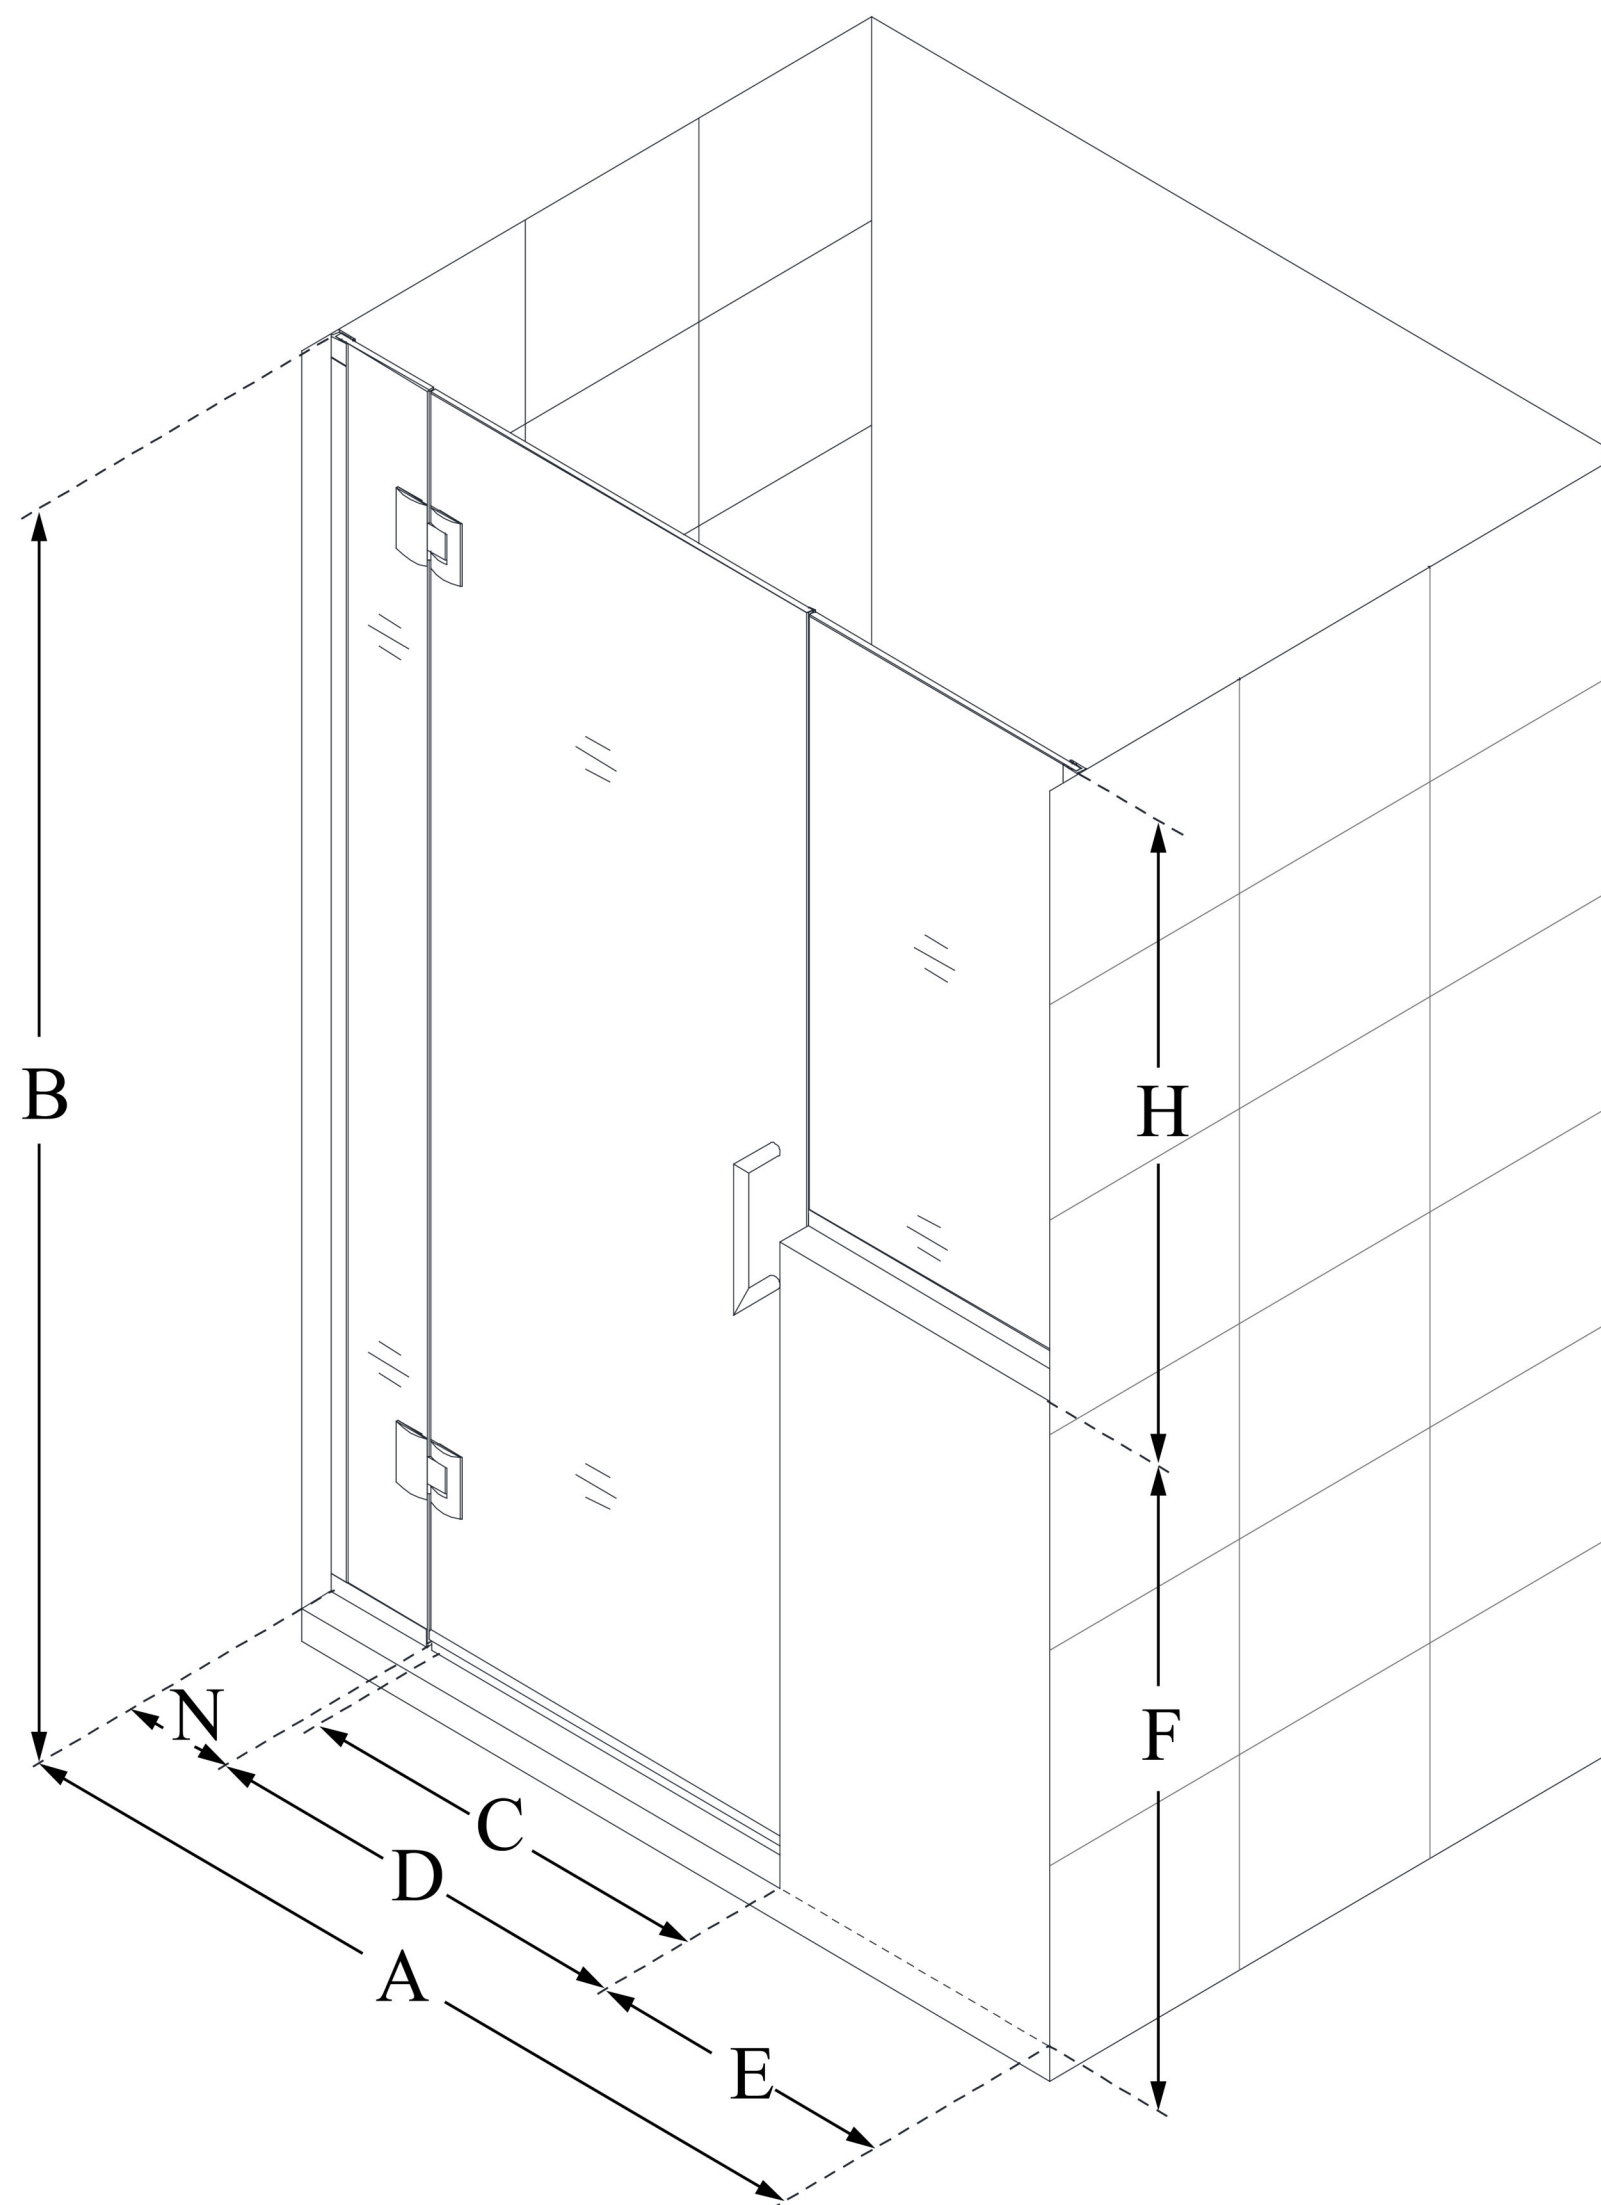

**D1252434**

**UNIDOOR-X**

DreamLine Unidoor-X 55-55 1/2 in. W x 72 in. H Frameless Hinged Shower Door, Clear Glass

**SWING DOOR**

**CONFIGURATION  
DIMENSIONS:**

**A: 55 - 55 1/2 in.**

MODEL WIDTH

**B: 72 in.**

MODEL HEIGHT

**C: 24 in.**

ACCESS WIDTH

**D: 25 in.**

DOOR WIDTH

**E: 24 in.**

INLINE PANEL WIDTH

**F: 38 in.**

BUTTRESS WALL HEIGHT

**H: 34 in.**

BUTTRESS GLASS HEIGHT

**N: 6 in.**

HINGE PANEL WIDTH

DreamLine reserves the right to update or modify the hardware or materials pictured without prior notice for the purpose of product improvement and customer satisfaction.