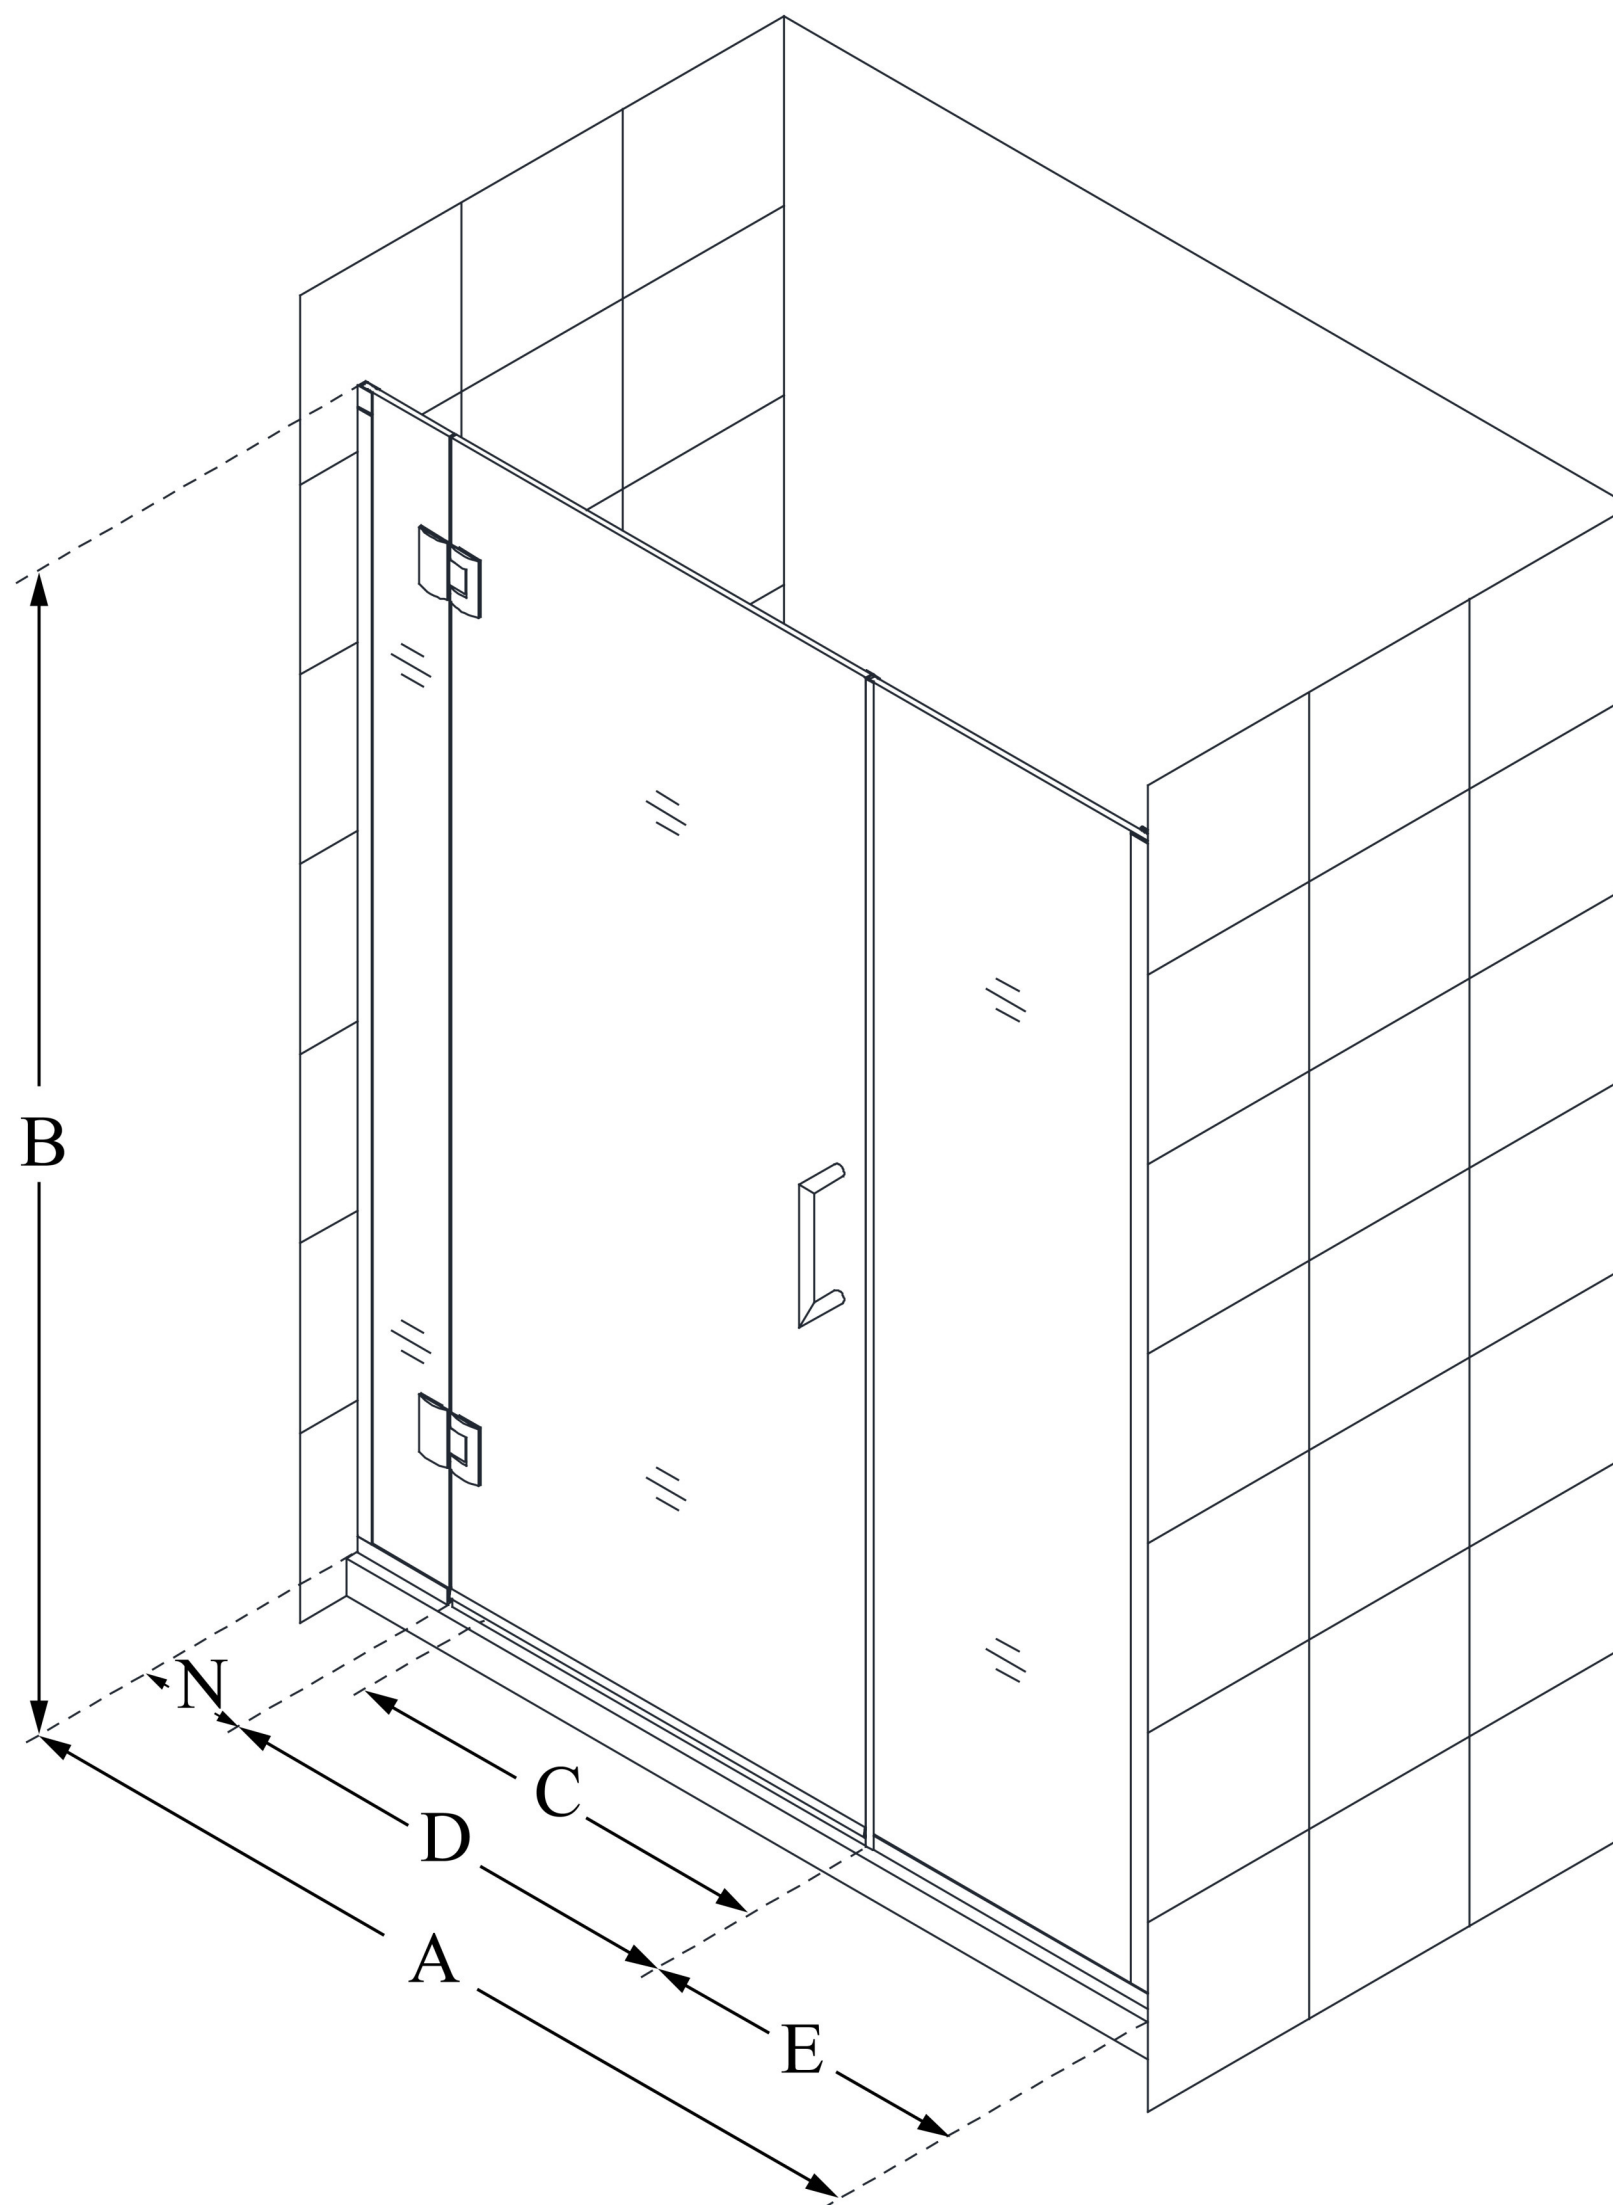

D12522572

UNIDOOR-X

DreamLine Unidoor-X 53 1/2-54
in. W x 72 in. H Frameless Hinged
Shower Door, Clear Glass

SWING DOOR

CONFIGURATION DIMENSIONS:

A: 53 1/2 - 54 in.

MODEL WIDTH

B: 72 in.

MODEL HEIGHT

C: 24 in.

ACCESS WIDTH

D: 25 in.

DOOR WIDTH

E: 22 1/2 in.

INLINE PANEL WIDTH

N: 6 in.

HINGE PANEL WIDTH

DreamLine reserves the right to update or modify the hardware or materials pictured without prior notice for the purpose of product improvement and customer satisfaction.