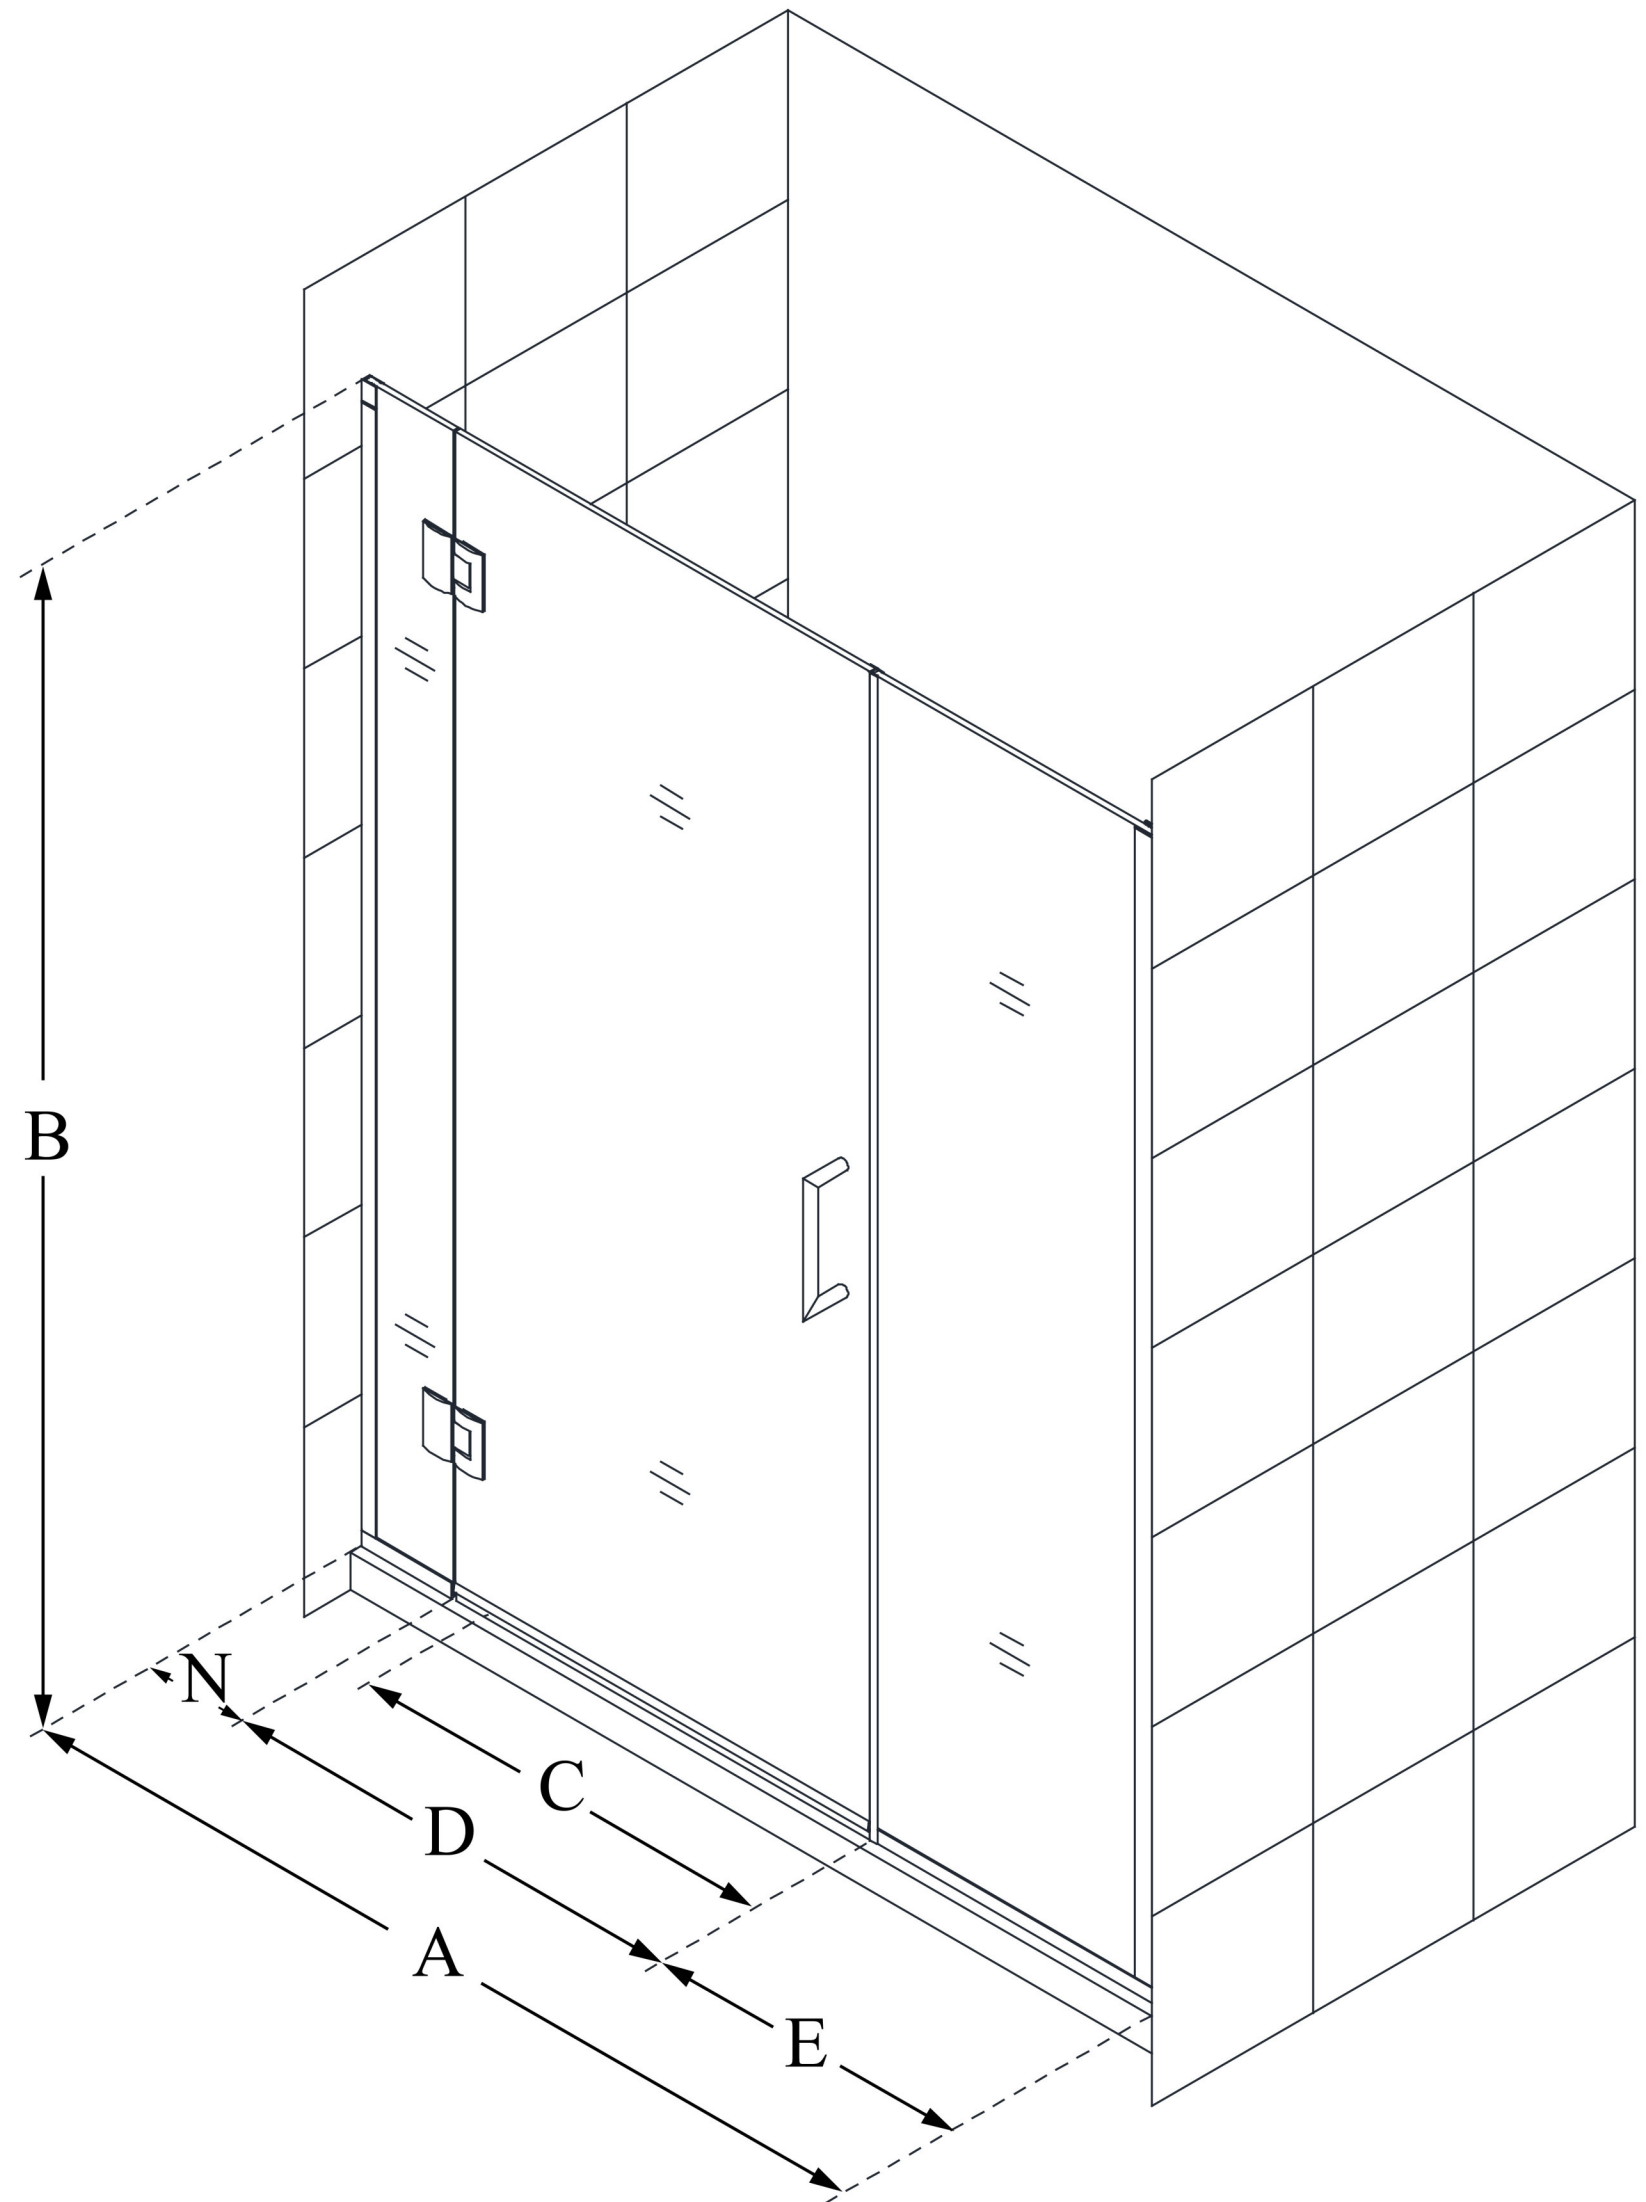

D1251472

UNIDOOR-X

DreamLine Unidoor-X 45-45 1/2
in. W x 72 in. H Frameless Hinged
Shower Door, Clear Glass

SWING DOOR

CONFIGURATION DIMENSIONS:

A: 45 - 45 1/2 in.

MODEL WIDTH

B: 72 in.

MODEL HEIGHT

C: 24 in.

ACCESS WIDTH

D: 25 in.

DOOR WIDTH

E: 14 in.

INLINE PANEL WIDTH

N: 6 in.

HINGE PANEL WIDTH

DreamLine reserves the right to update or modify the hardware or materials pictured without prior notice for the purpose of product improvement and customer satisfaction.