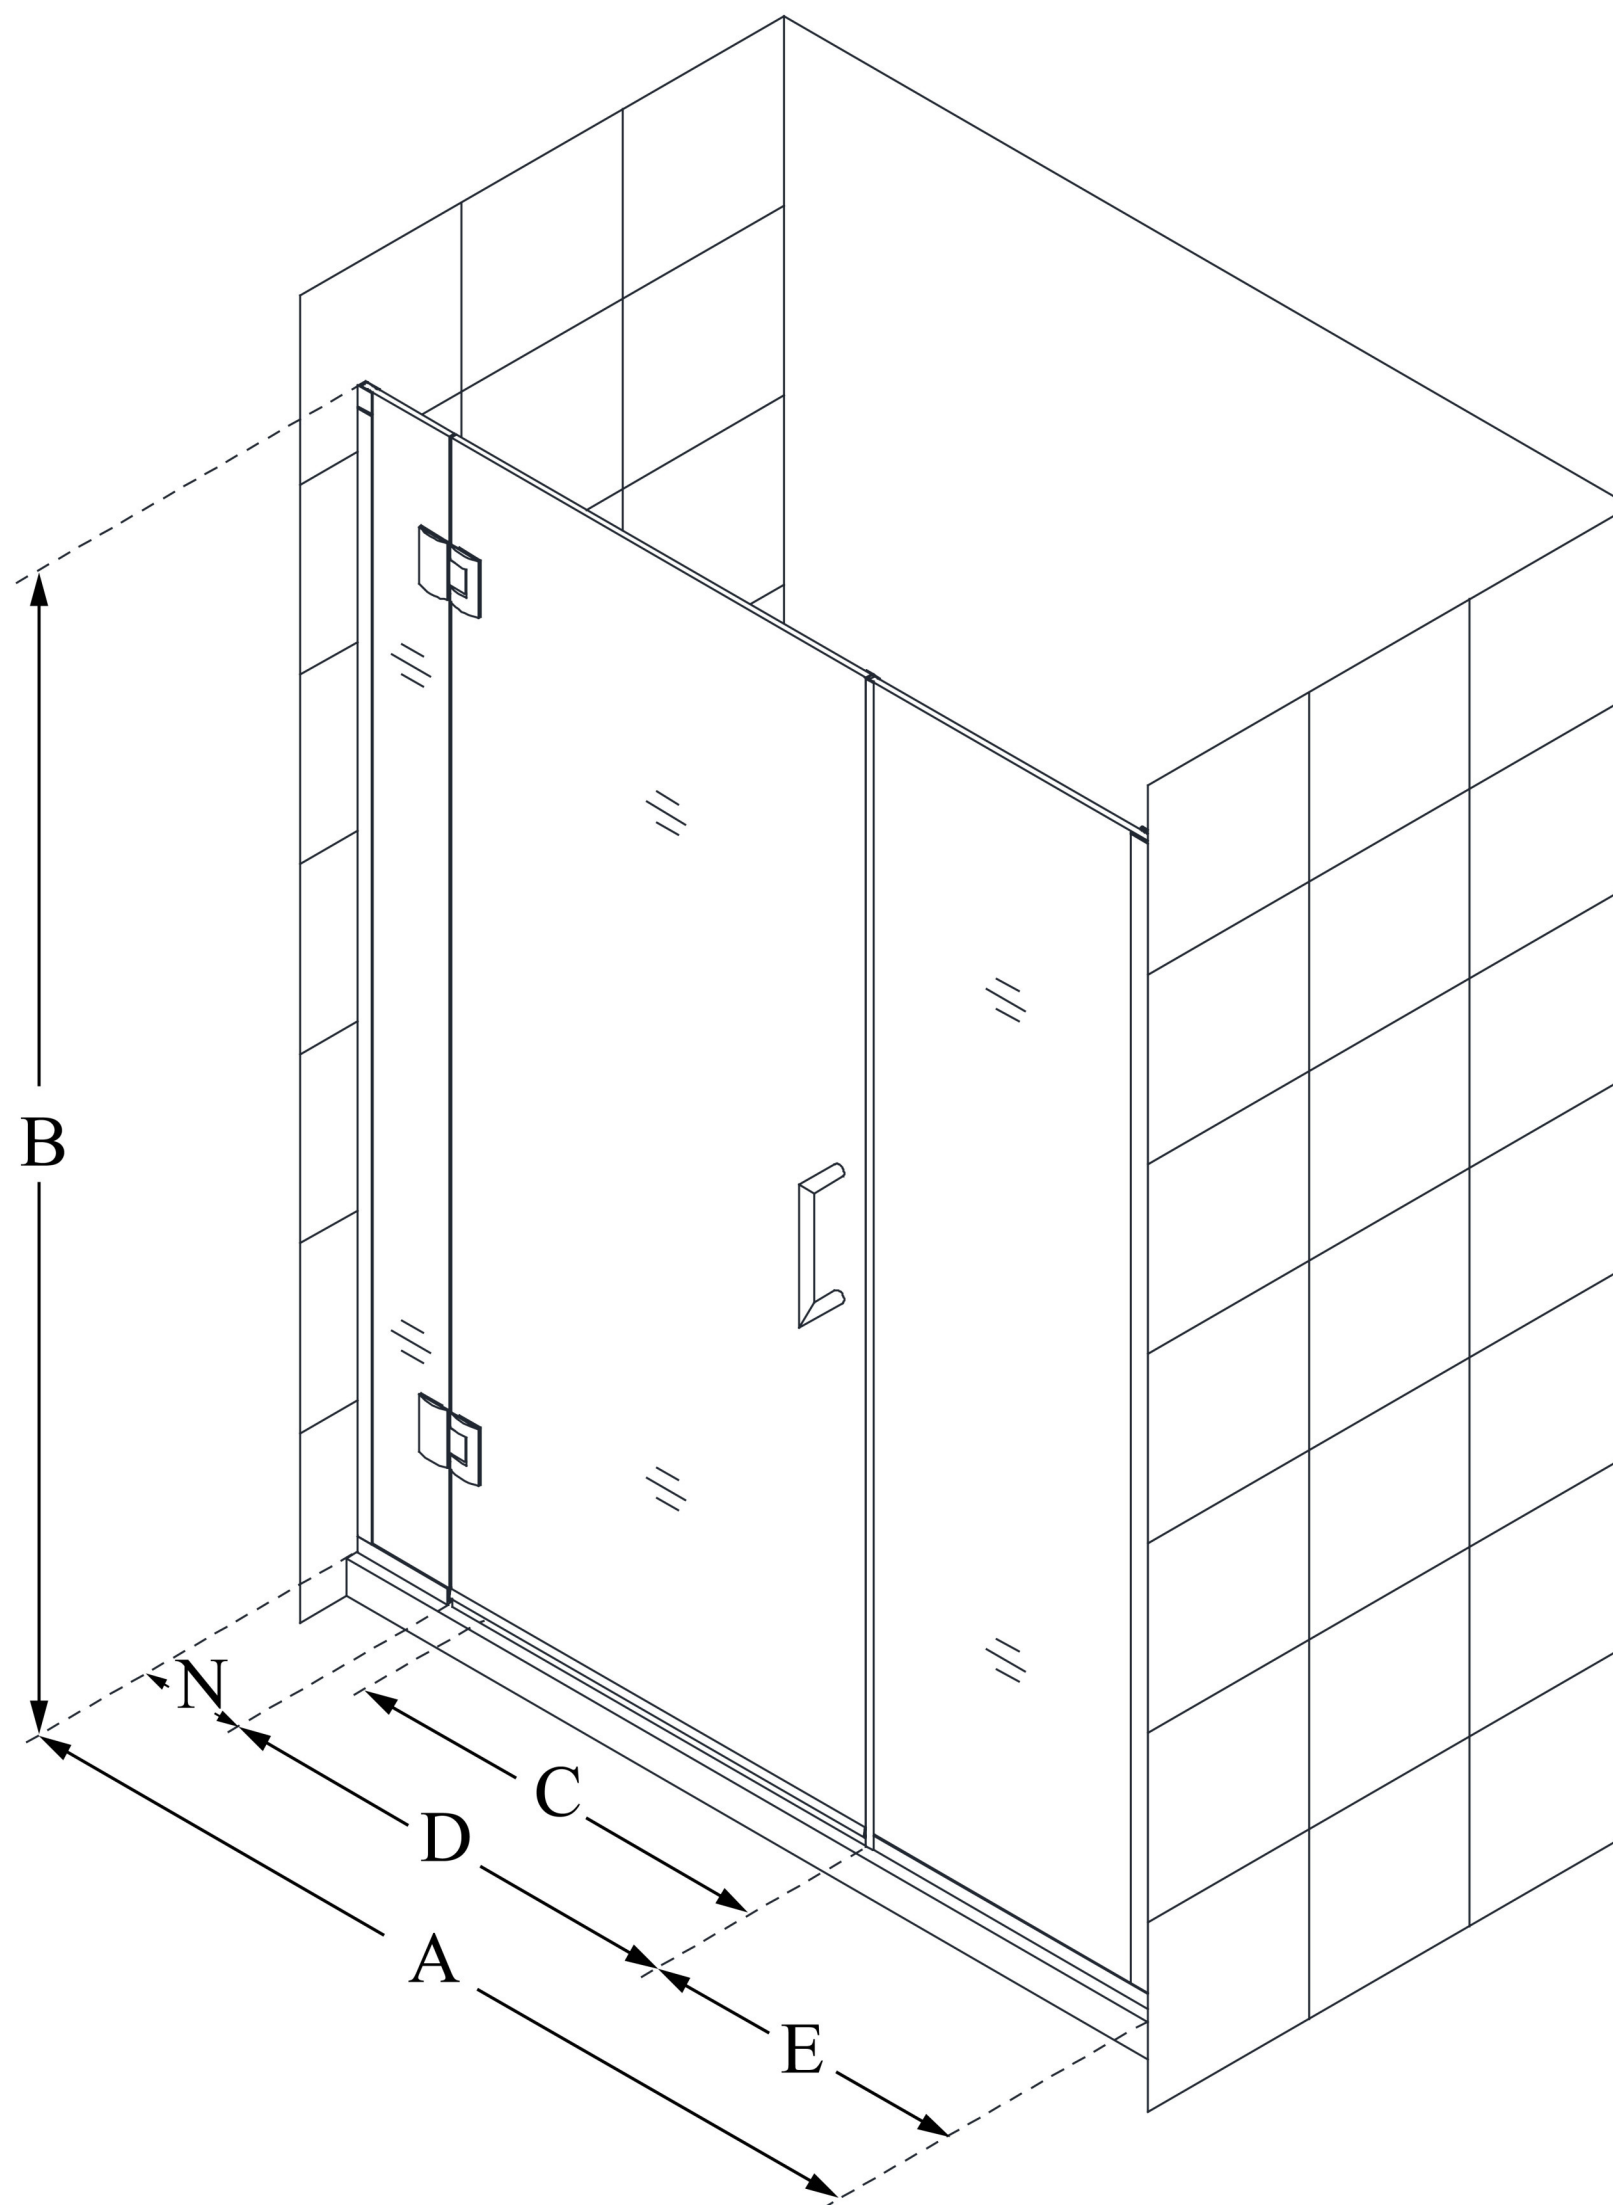

## UNIDOOR-X

DreamLine Unidoor-X 37-37 1/2  
in. W x 72 in. H Frameless Hinged  
Shower Door, Clear Glass

**SWING DOOR**

### CONFIGURATION DIMENSIONS:

**A: 37 - 37 1/2 in.**

MODEL WIDTH

**B: 72 in.**

MODEL HEIGHT

**C: 24 in.**

ACCESS WIDTH

**D: 25 in.**

DOOR WIDTH

**E: 6 in.**

INLINE PANEL WIDTH

**N: 6 in.**

HINGE PANEL WIDTH

DreamLine reserves the right to update or modify the hardware or materials pictured without prior notice for the purpose of product improvement and customer satisfaction.