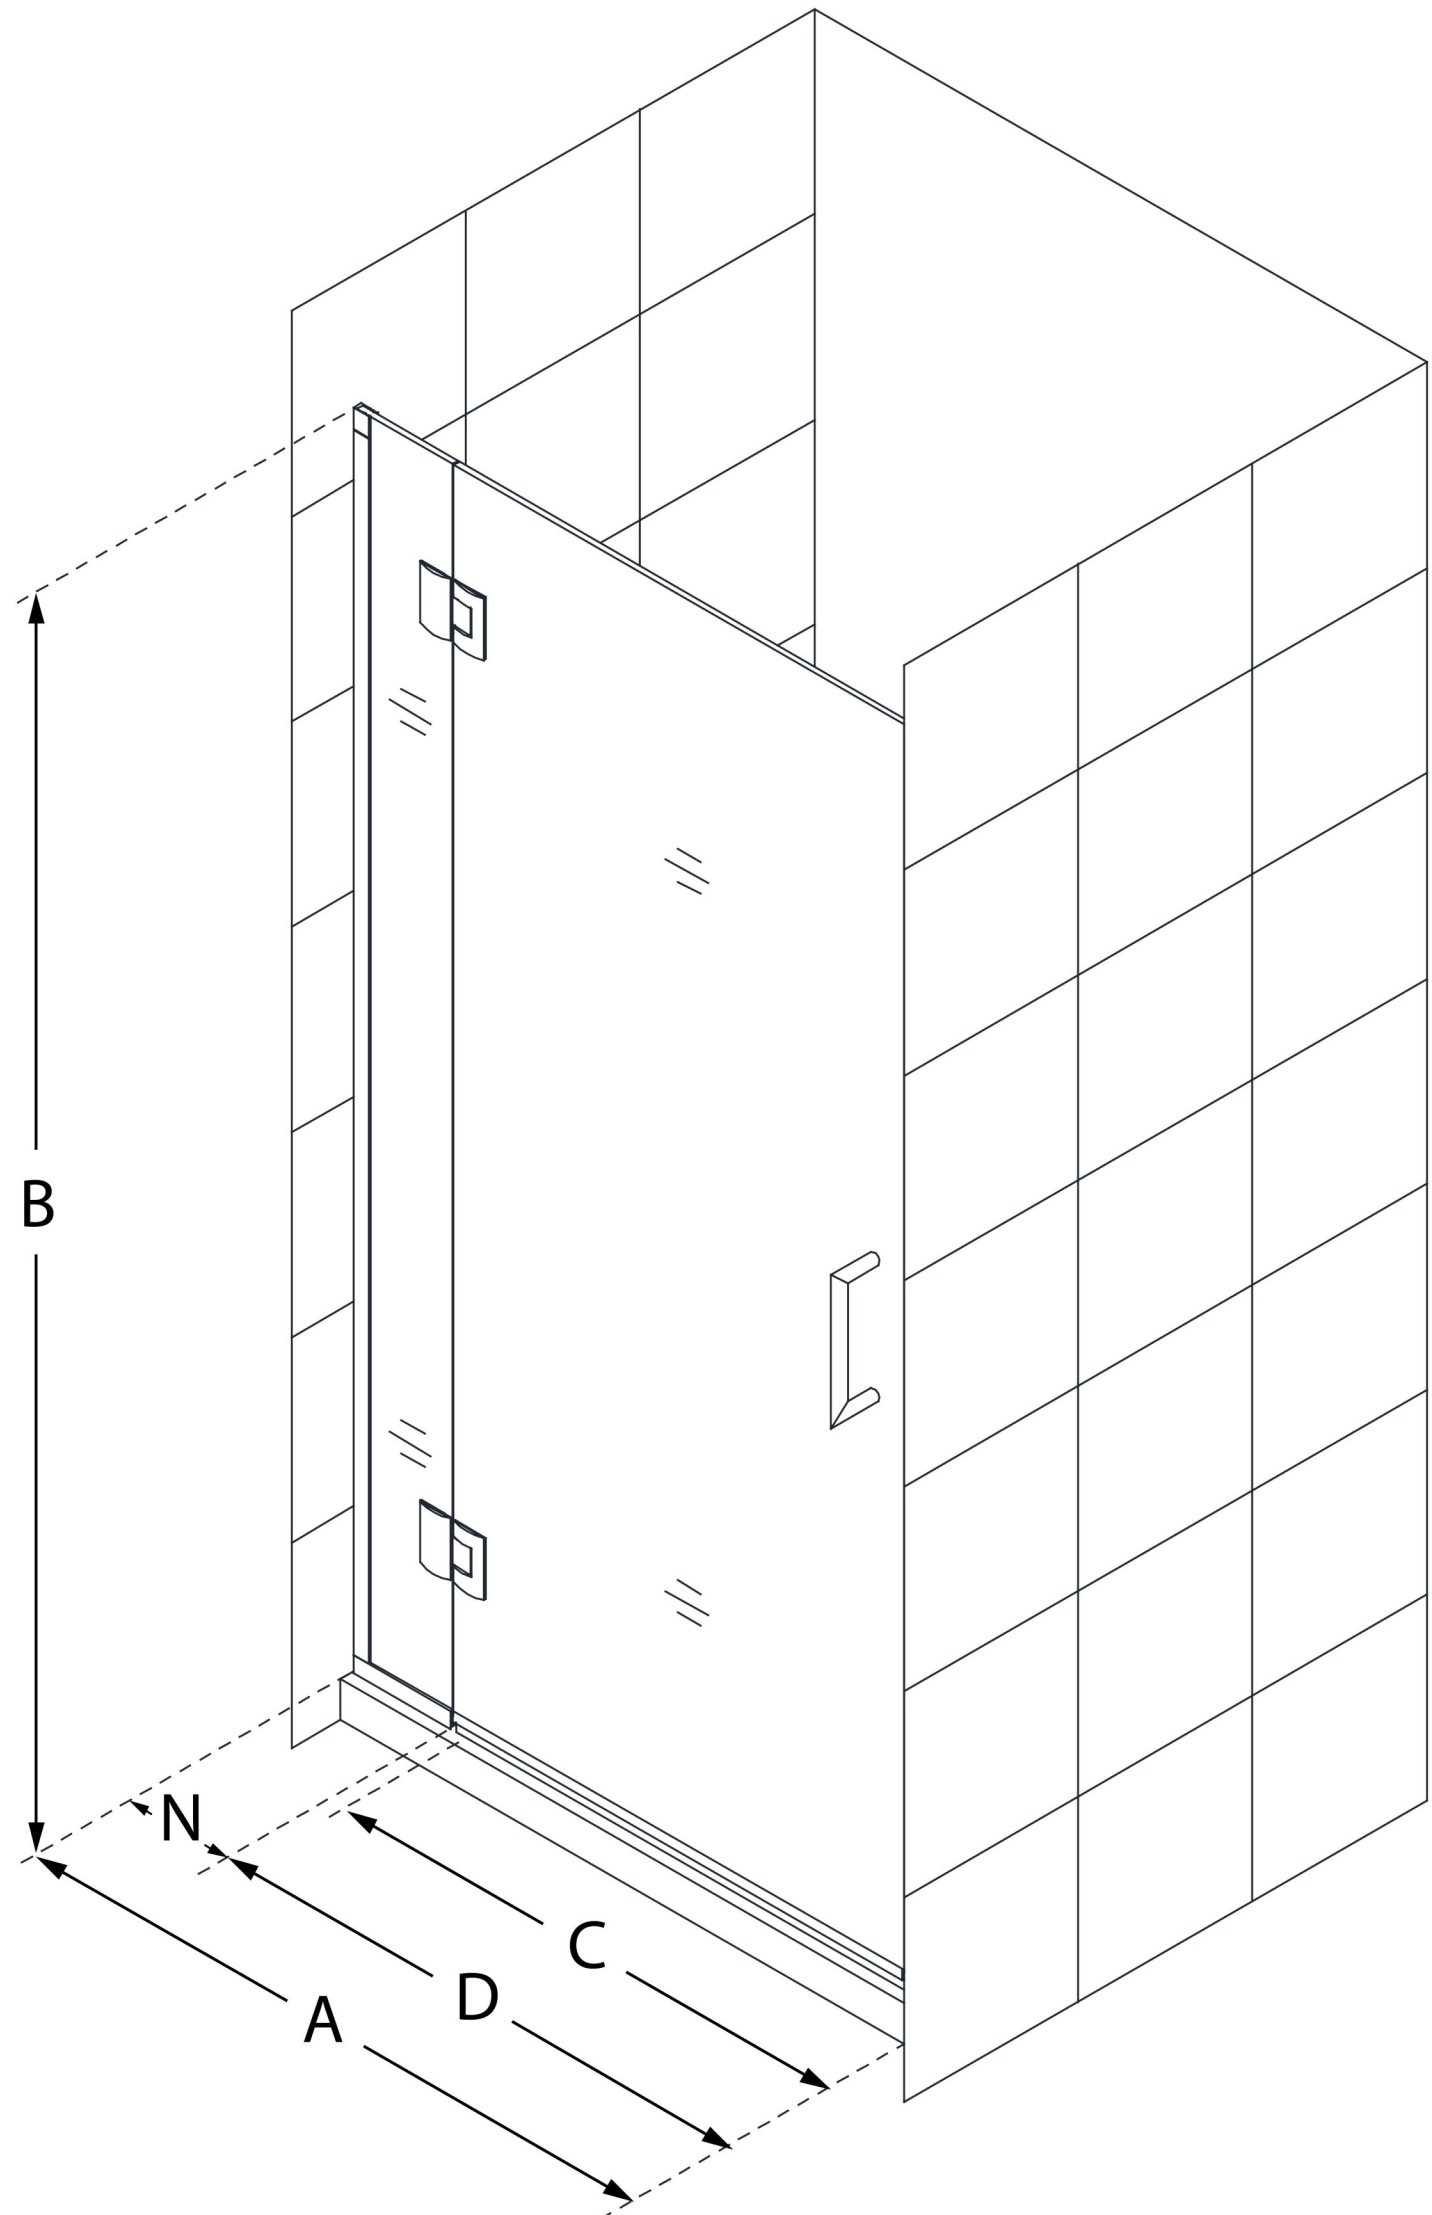

D12472

UNIDOOR-X

DreamLine Unidoor-X 30 in. W x
72 in. H Frameless Hinged Shower
Door, Clear Glass

SWING DOOR

CONFIGURATION DIMENSIONS:

A: 30 in.

MODEL WIDTH

B: 72 in.

MODEL HEIGHT

C: 23 in.

ACCESS WIDTH

D: 24 in.

DOOR WIDTH

N: 6 in.

HINGE PANEL WIDTH

DreamLine reserves the right to update or modify the hardware or materials pictured without prior notice for the purpose of product improvement and customer satisfaction.