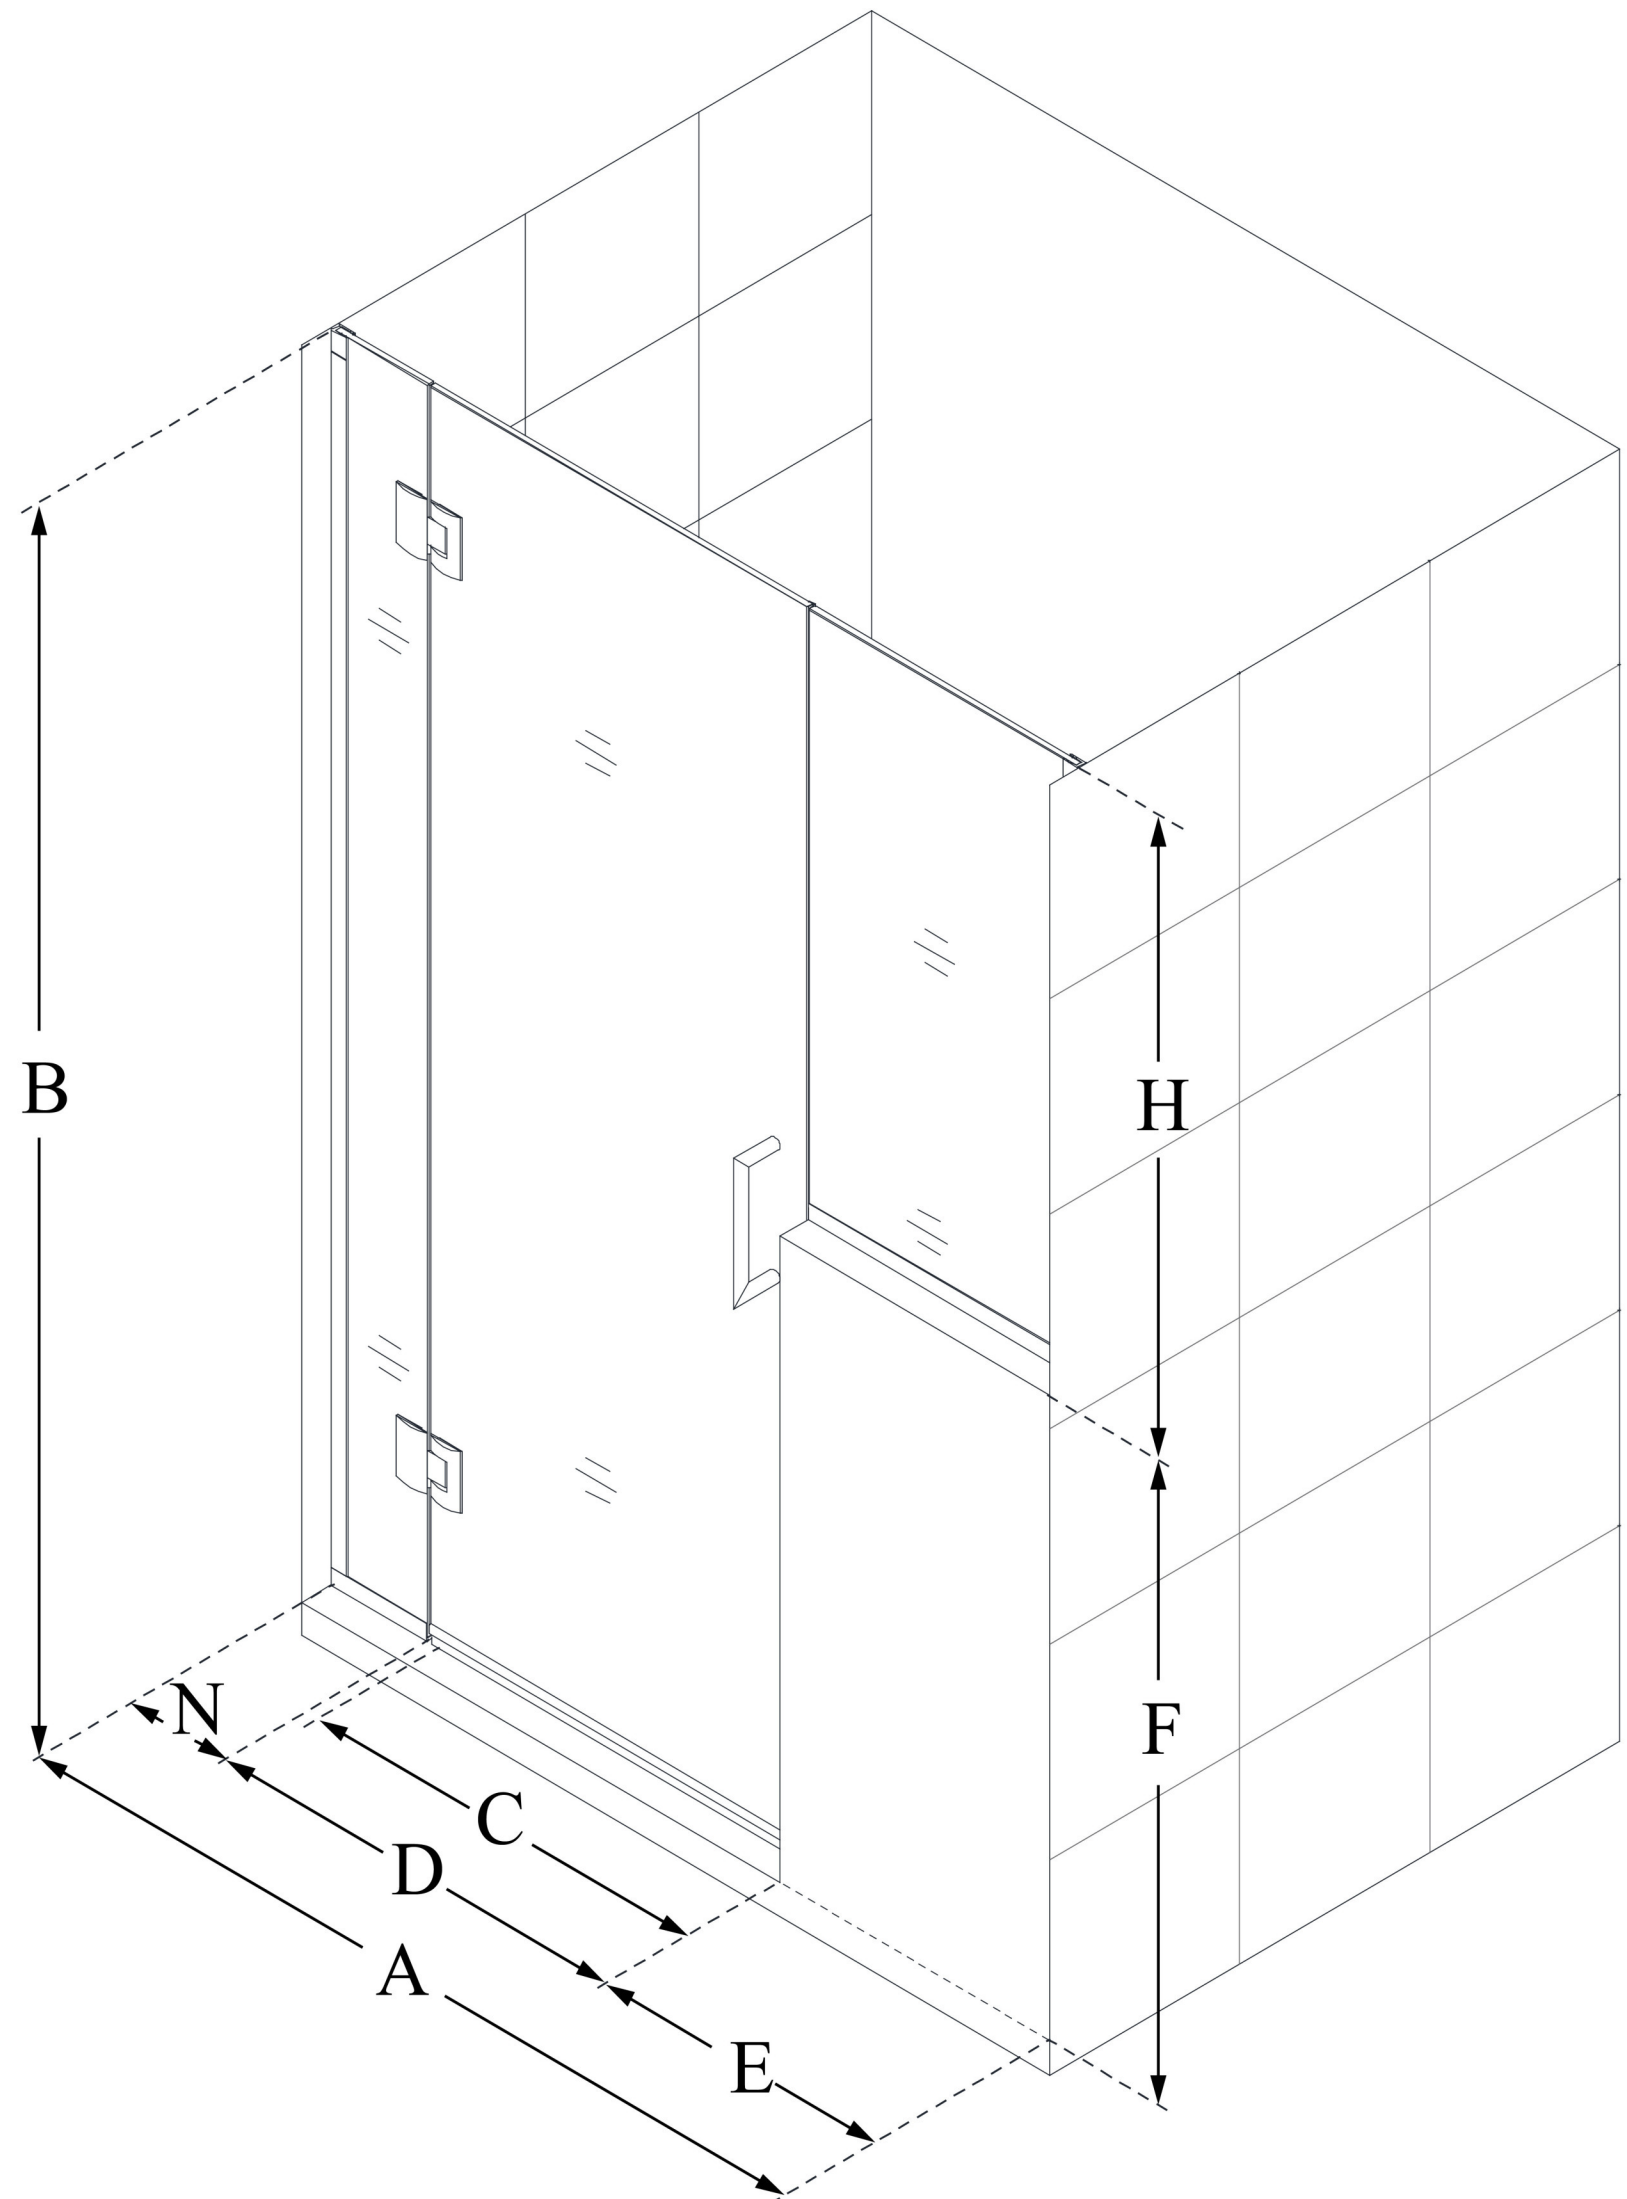

D1243636

UNIDOOR-X

DreamLine Unidoor-X 66-66 1/2 in. W x 72 in. H Frameless Hinged Shower Door, Clear Glass

SWING DOOR

**CONFIGURATION
DIMENSIONS:**

A: 66 - 66 1/2 in.

MODEL WIDTH

B: 72 in.

MODEL HEIGHT

C: 23 in.

ACCESS WIDTH

D: 24 in.

DOOR WIDTH

E: 36 in.

INLINE PANEL WIDTH

F: 36 in.

BUTTRESS WALL HEIGHT

H: 36 in.

BUTTRESS GLASS HEIGHT

N: 6 in.

HINGE PANEL WIDTH

DreamLine reserves the right to update or modify the hardware or materials pictured without prior notice for the purpose of product improvement and customer satisfaction.