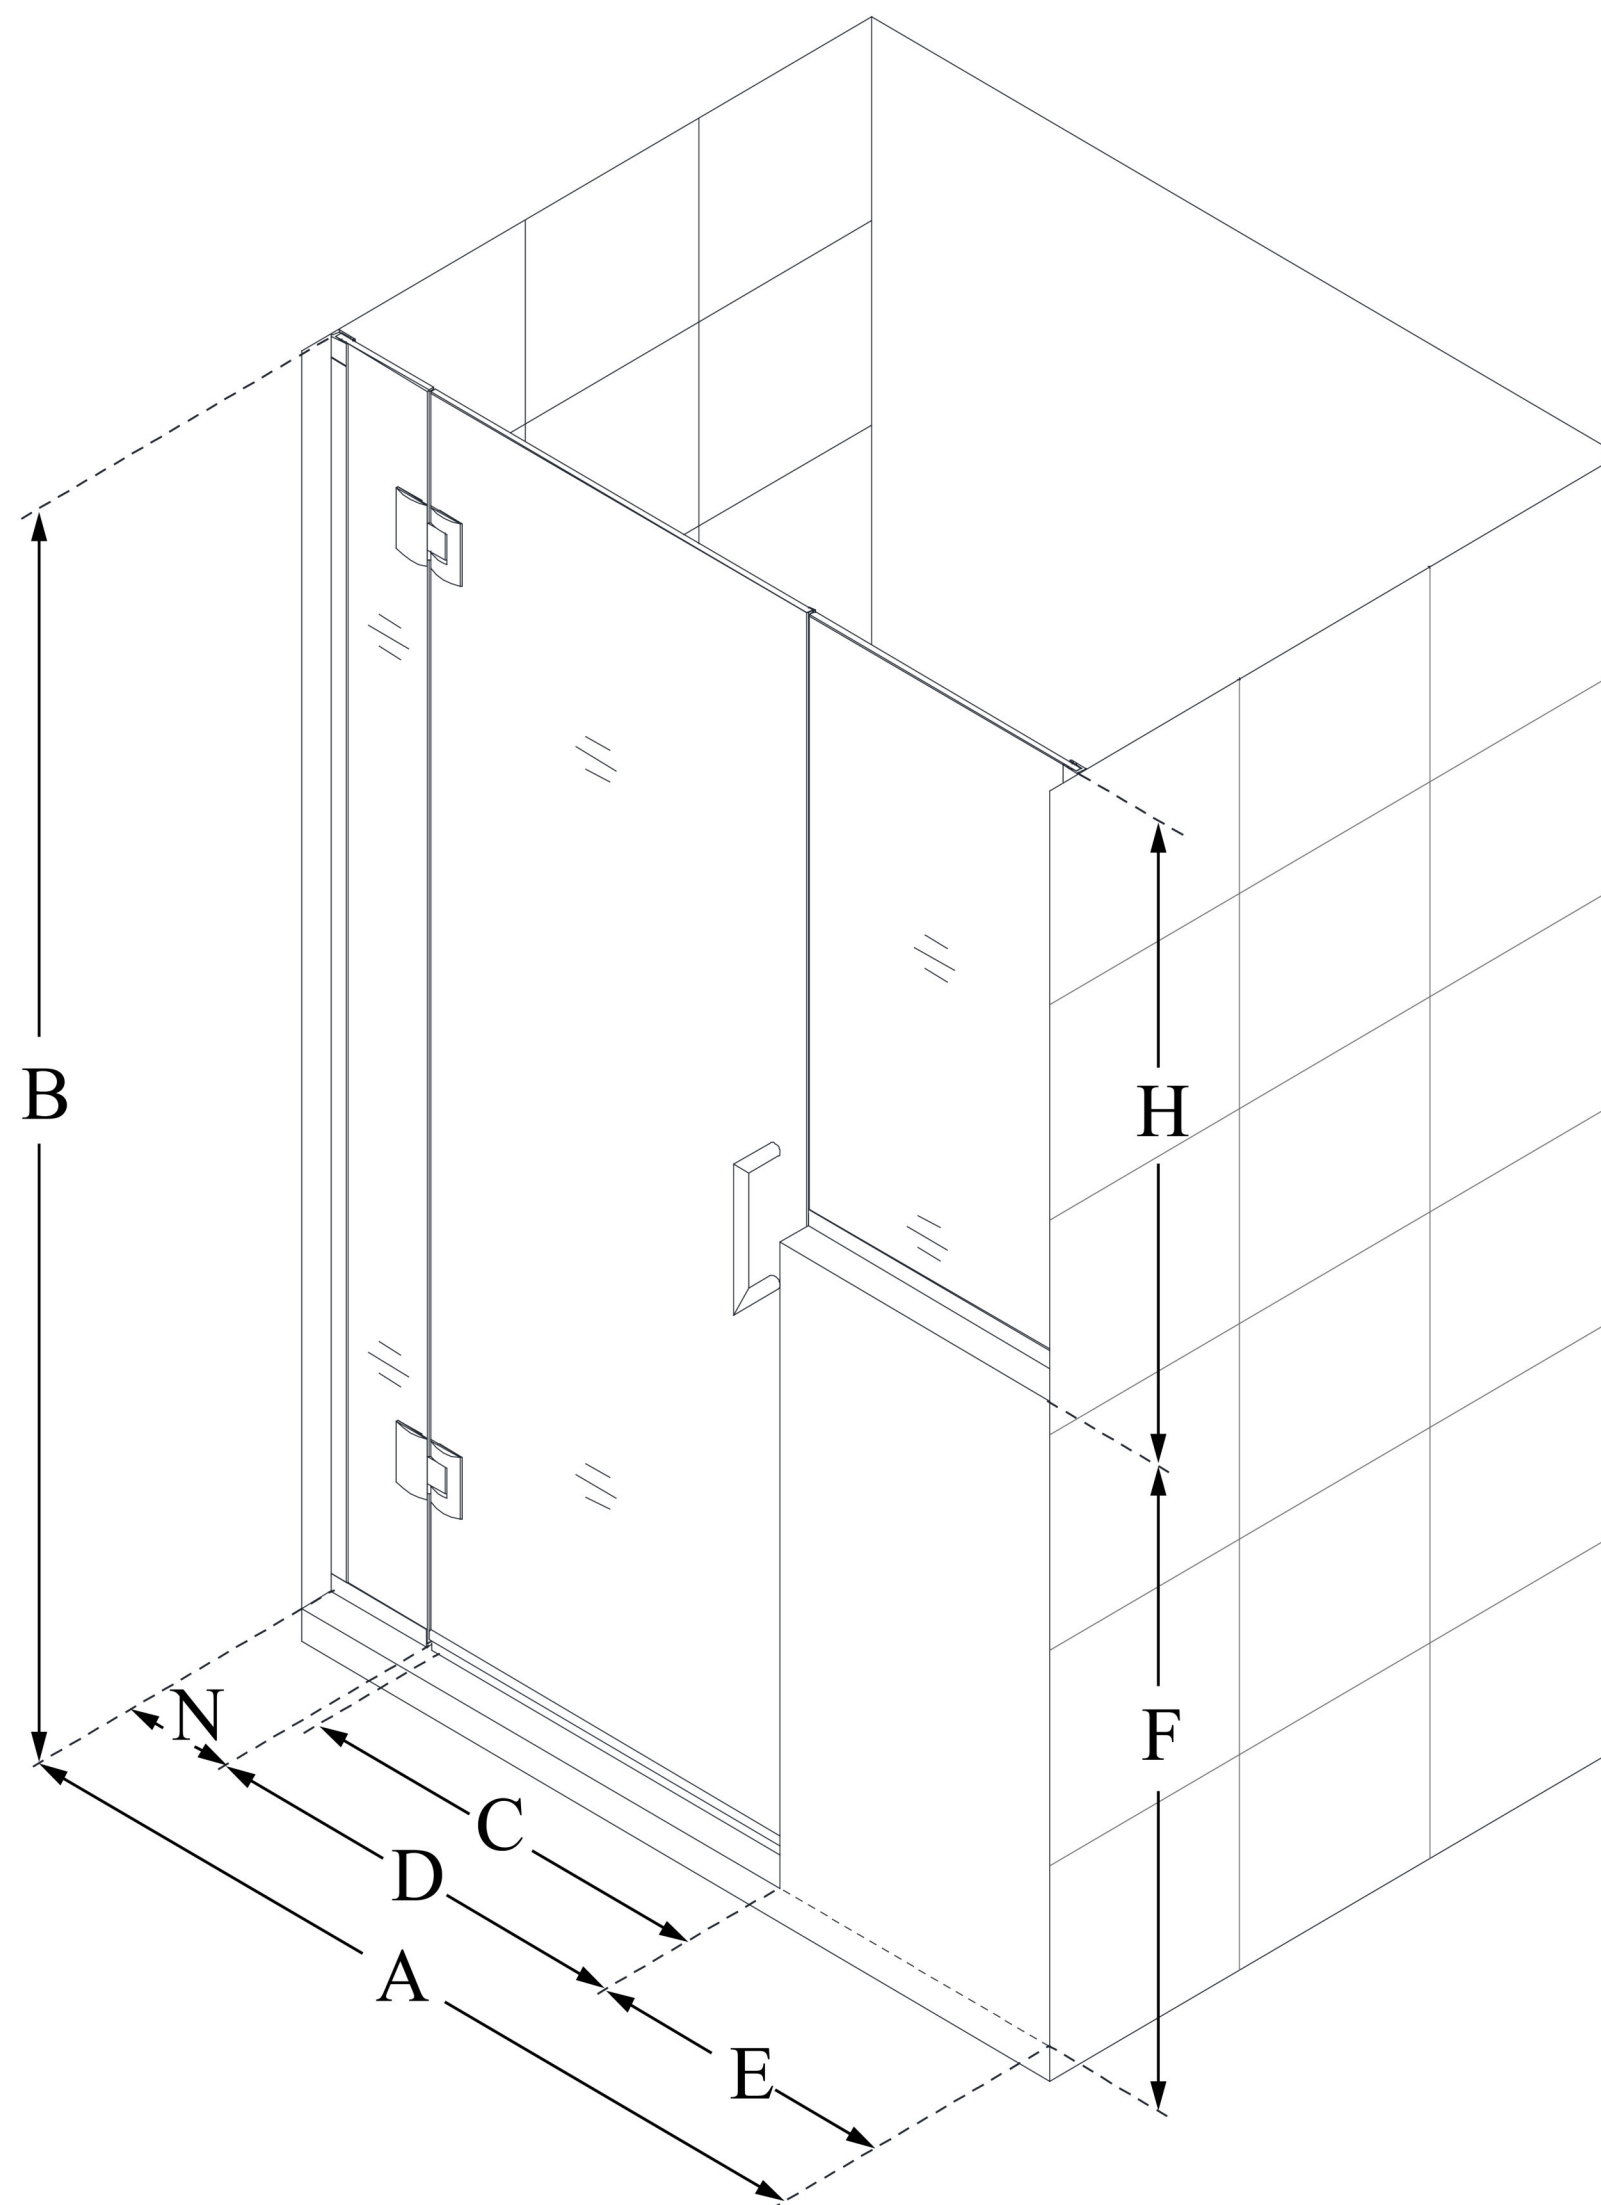

D1243634

UNIDOOR-X

DreamLine Unidoor-X 66-66 1/2
in. W x 72 in. H Frameless Hinged
Shower Door, Clear Glass

SWING DOOR

CONFIGURATION DIMENSIONS:

A: 66 - 66 1/2 in.

MODEL WIDTH

B: 72 in.

MODEL HEIGHT

C: 23 in.

ACCESS WIDTH

D: 24 in.

DOOR WIDTH

E: 36 in.

INLINE PANEL WIDTH

F: 38 in.

BUTTRESS WALL HEIGHT

H: 34 in.

BUTTRESS GLASS HEIGHT

N: 6 in.

HINGE PANEL WIDTH

DreamLine reserves the right to update or modify the hardware or materials pictured without prior notice for the purpose of product improvement and customer satisfaction.