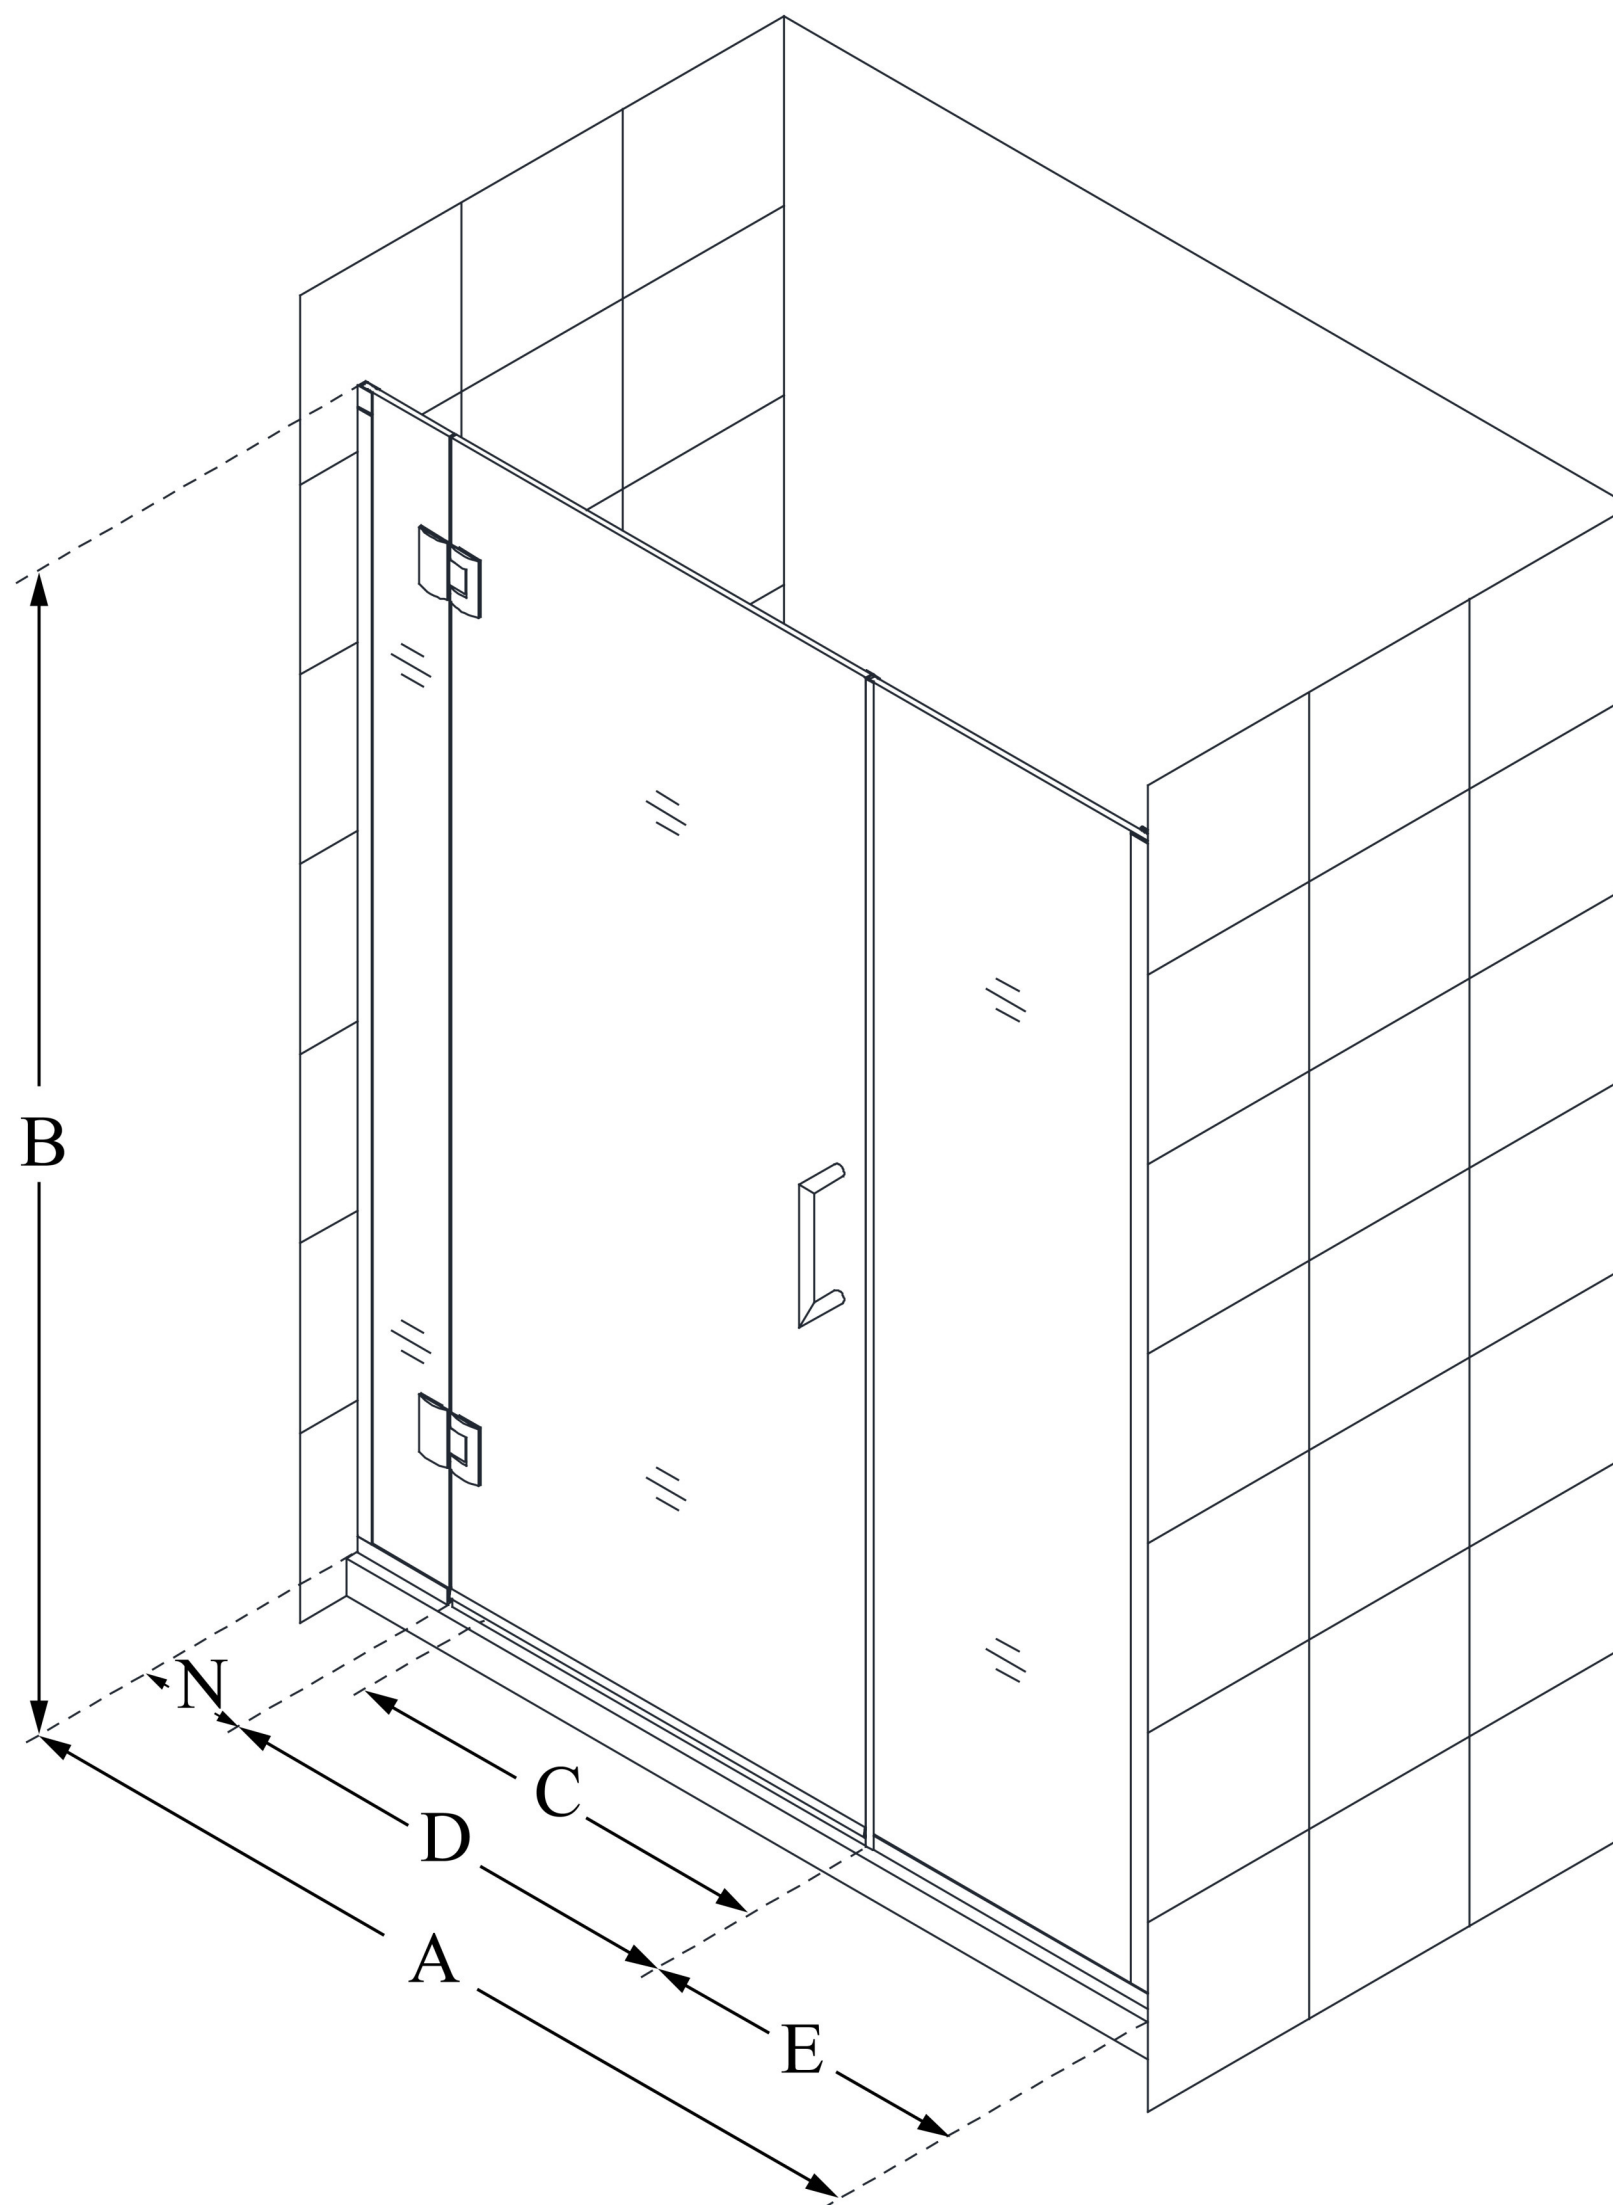

D1243072

UNIDOOR-X

DreamLine Unidoor-X 60-60 1/2
in. W x 72 in. H Frameless Hinged
Shower Door, Clear Glass

SWING DOOR

CONFIGURATION DIMENSIONS:

A: 60 - 60 1/2 in.

MODEL WIDTH

B: 72 in.

MODEL HEIGHT

C: 23 in.

ACCESS WIDTH

D: 24 in.

DOOR WIDTH

E: 30 in.

INLINE PANEL WIDTH

N: 6 in.

HINGE PANEL WIDTH

DreamLine reserves the right to update or modify the hardware or materials pictured without prior notice for the purpose of product improvement and customer satisfaction.