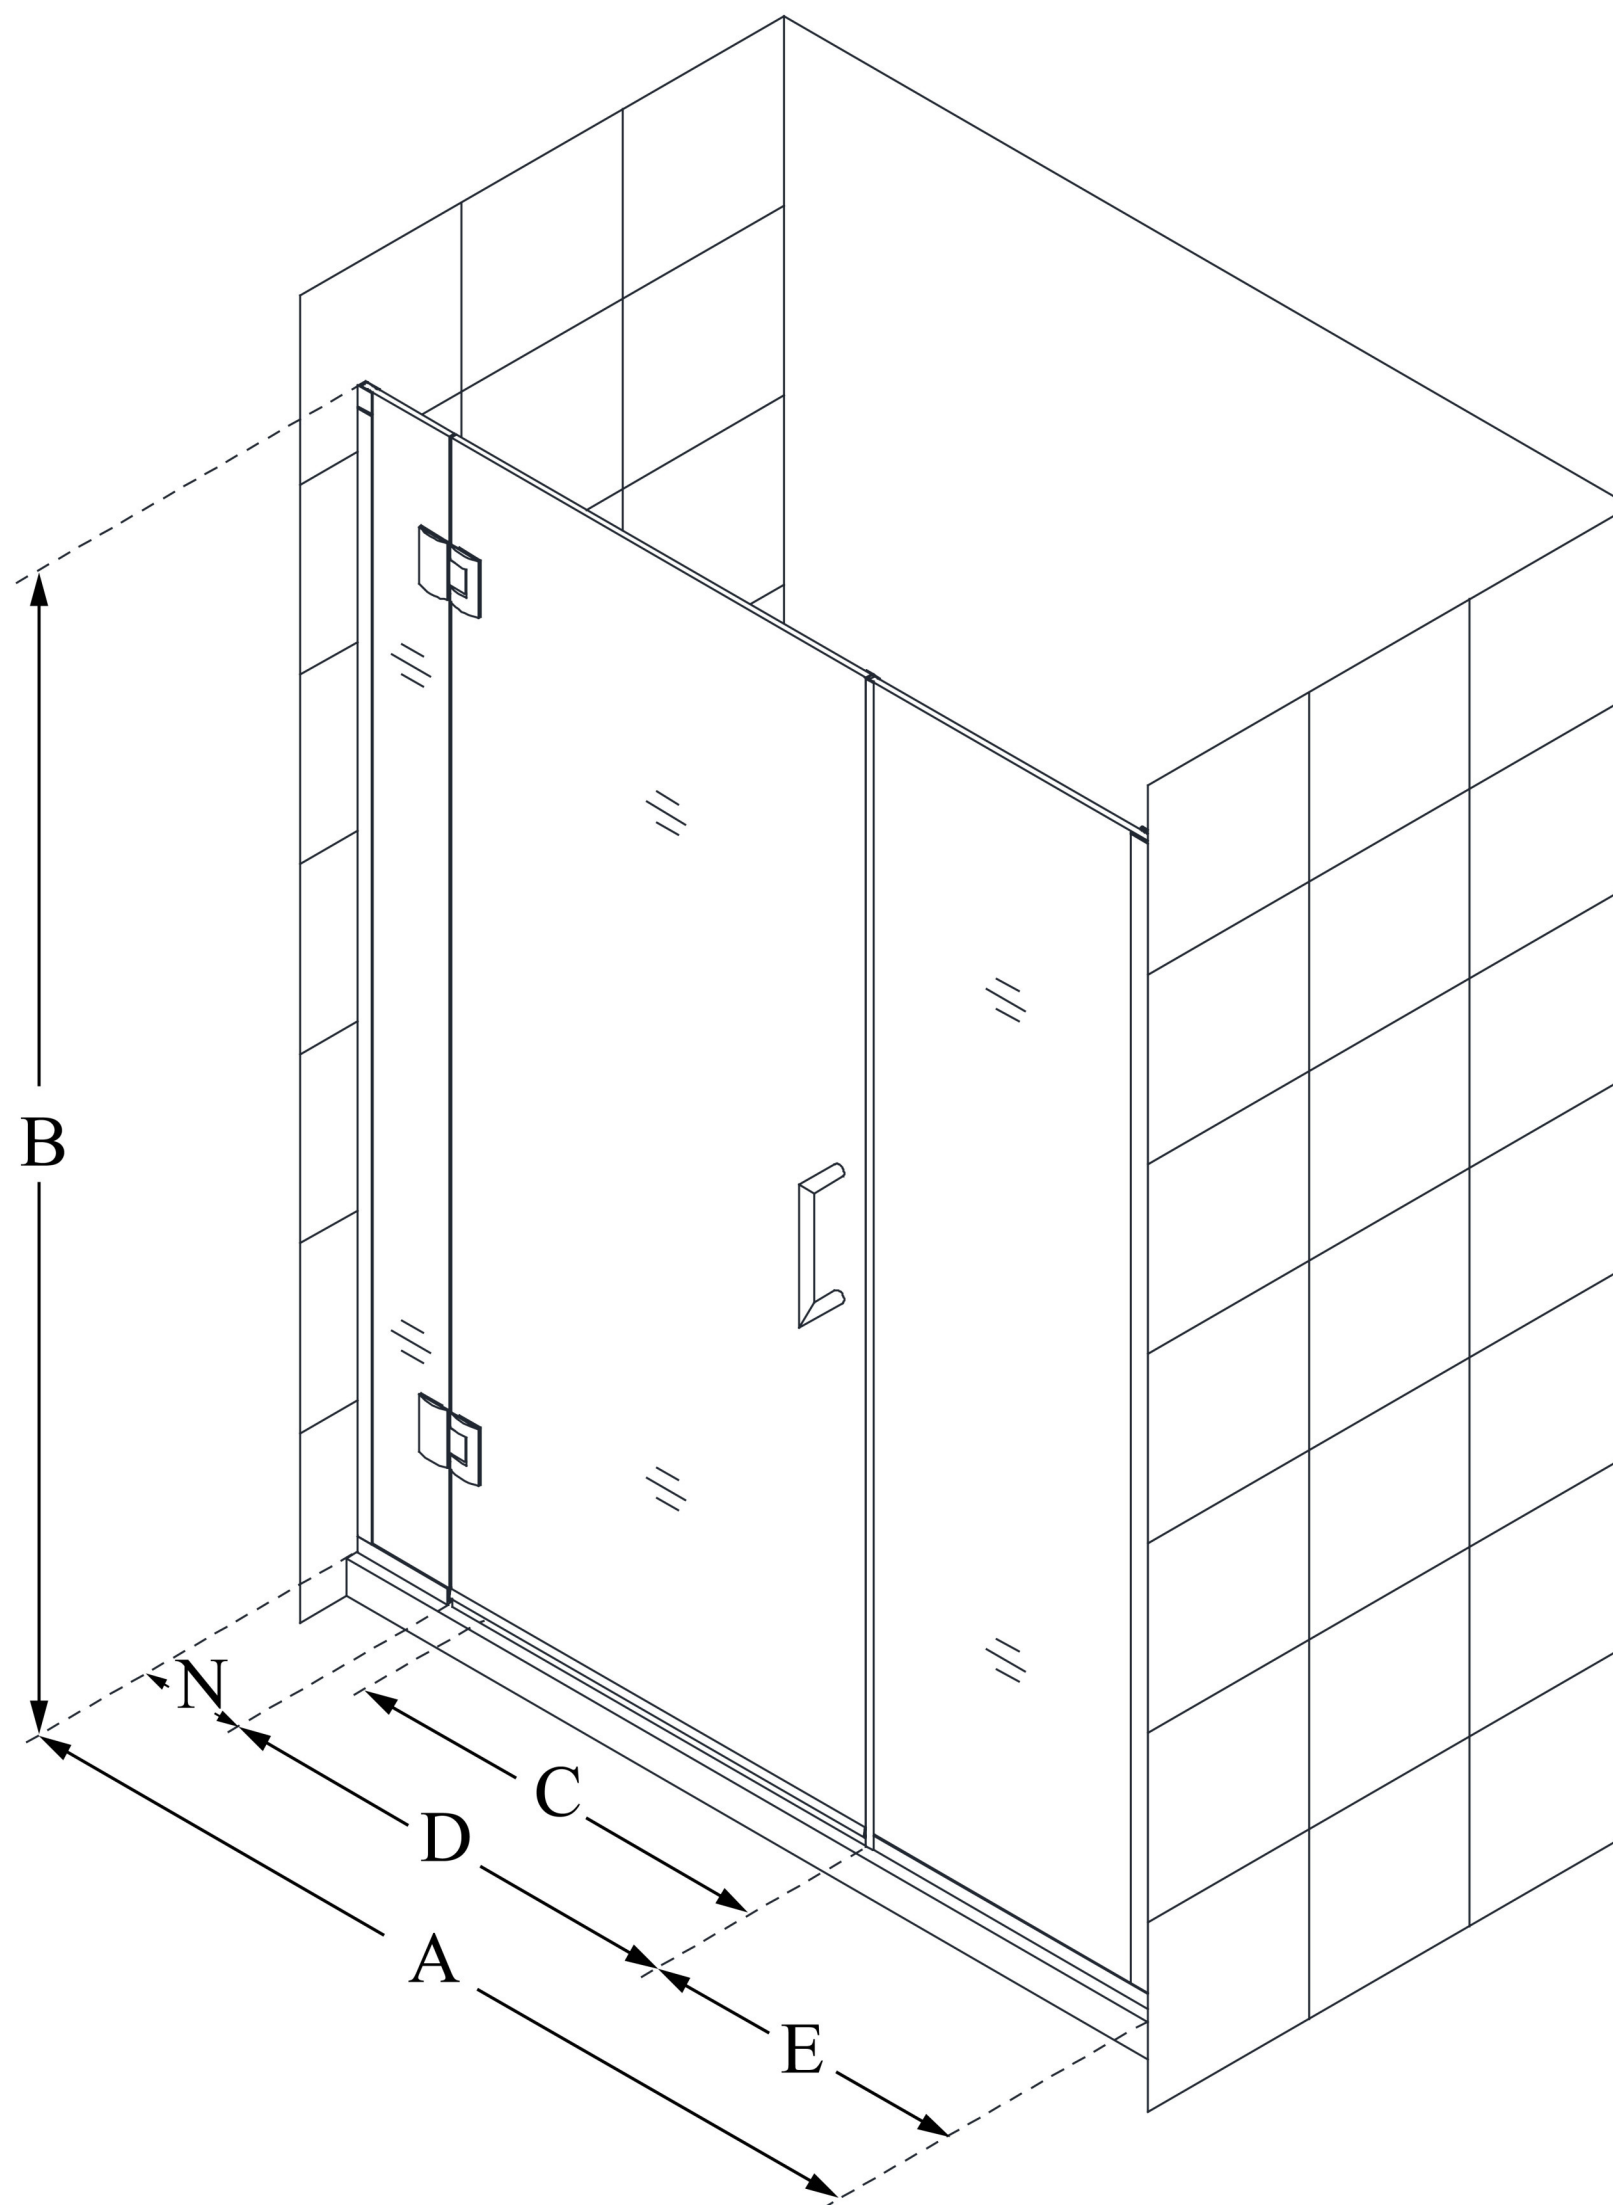

## UNIDOOR-X

DreamLine Unidoor-X 60 1/2-61  
in. W x 72 in. H Frameless Hinged  
Shower Door, Clear Glass

**SWING DOOR**

### CONFIGURATION DIMENSIONS:

**A: 60 1/2 - 61 in.**

MODEL WIDTH

**B: 72 in.**

MODEL HEIGHT

**C: 23 in.**

ACCESS WIDTH

**D: 24 in.**

DOOR WIDTH

**E: 30 1/2 in.**

INLINE PANEL WIDTH

**N: 6 in.**

HINGE PANEL WIDTH

DreamLine reserves the right to update or modify the hardware or materials pictured without prior notice for the purpose of product improvement and customer satisfaction.