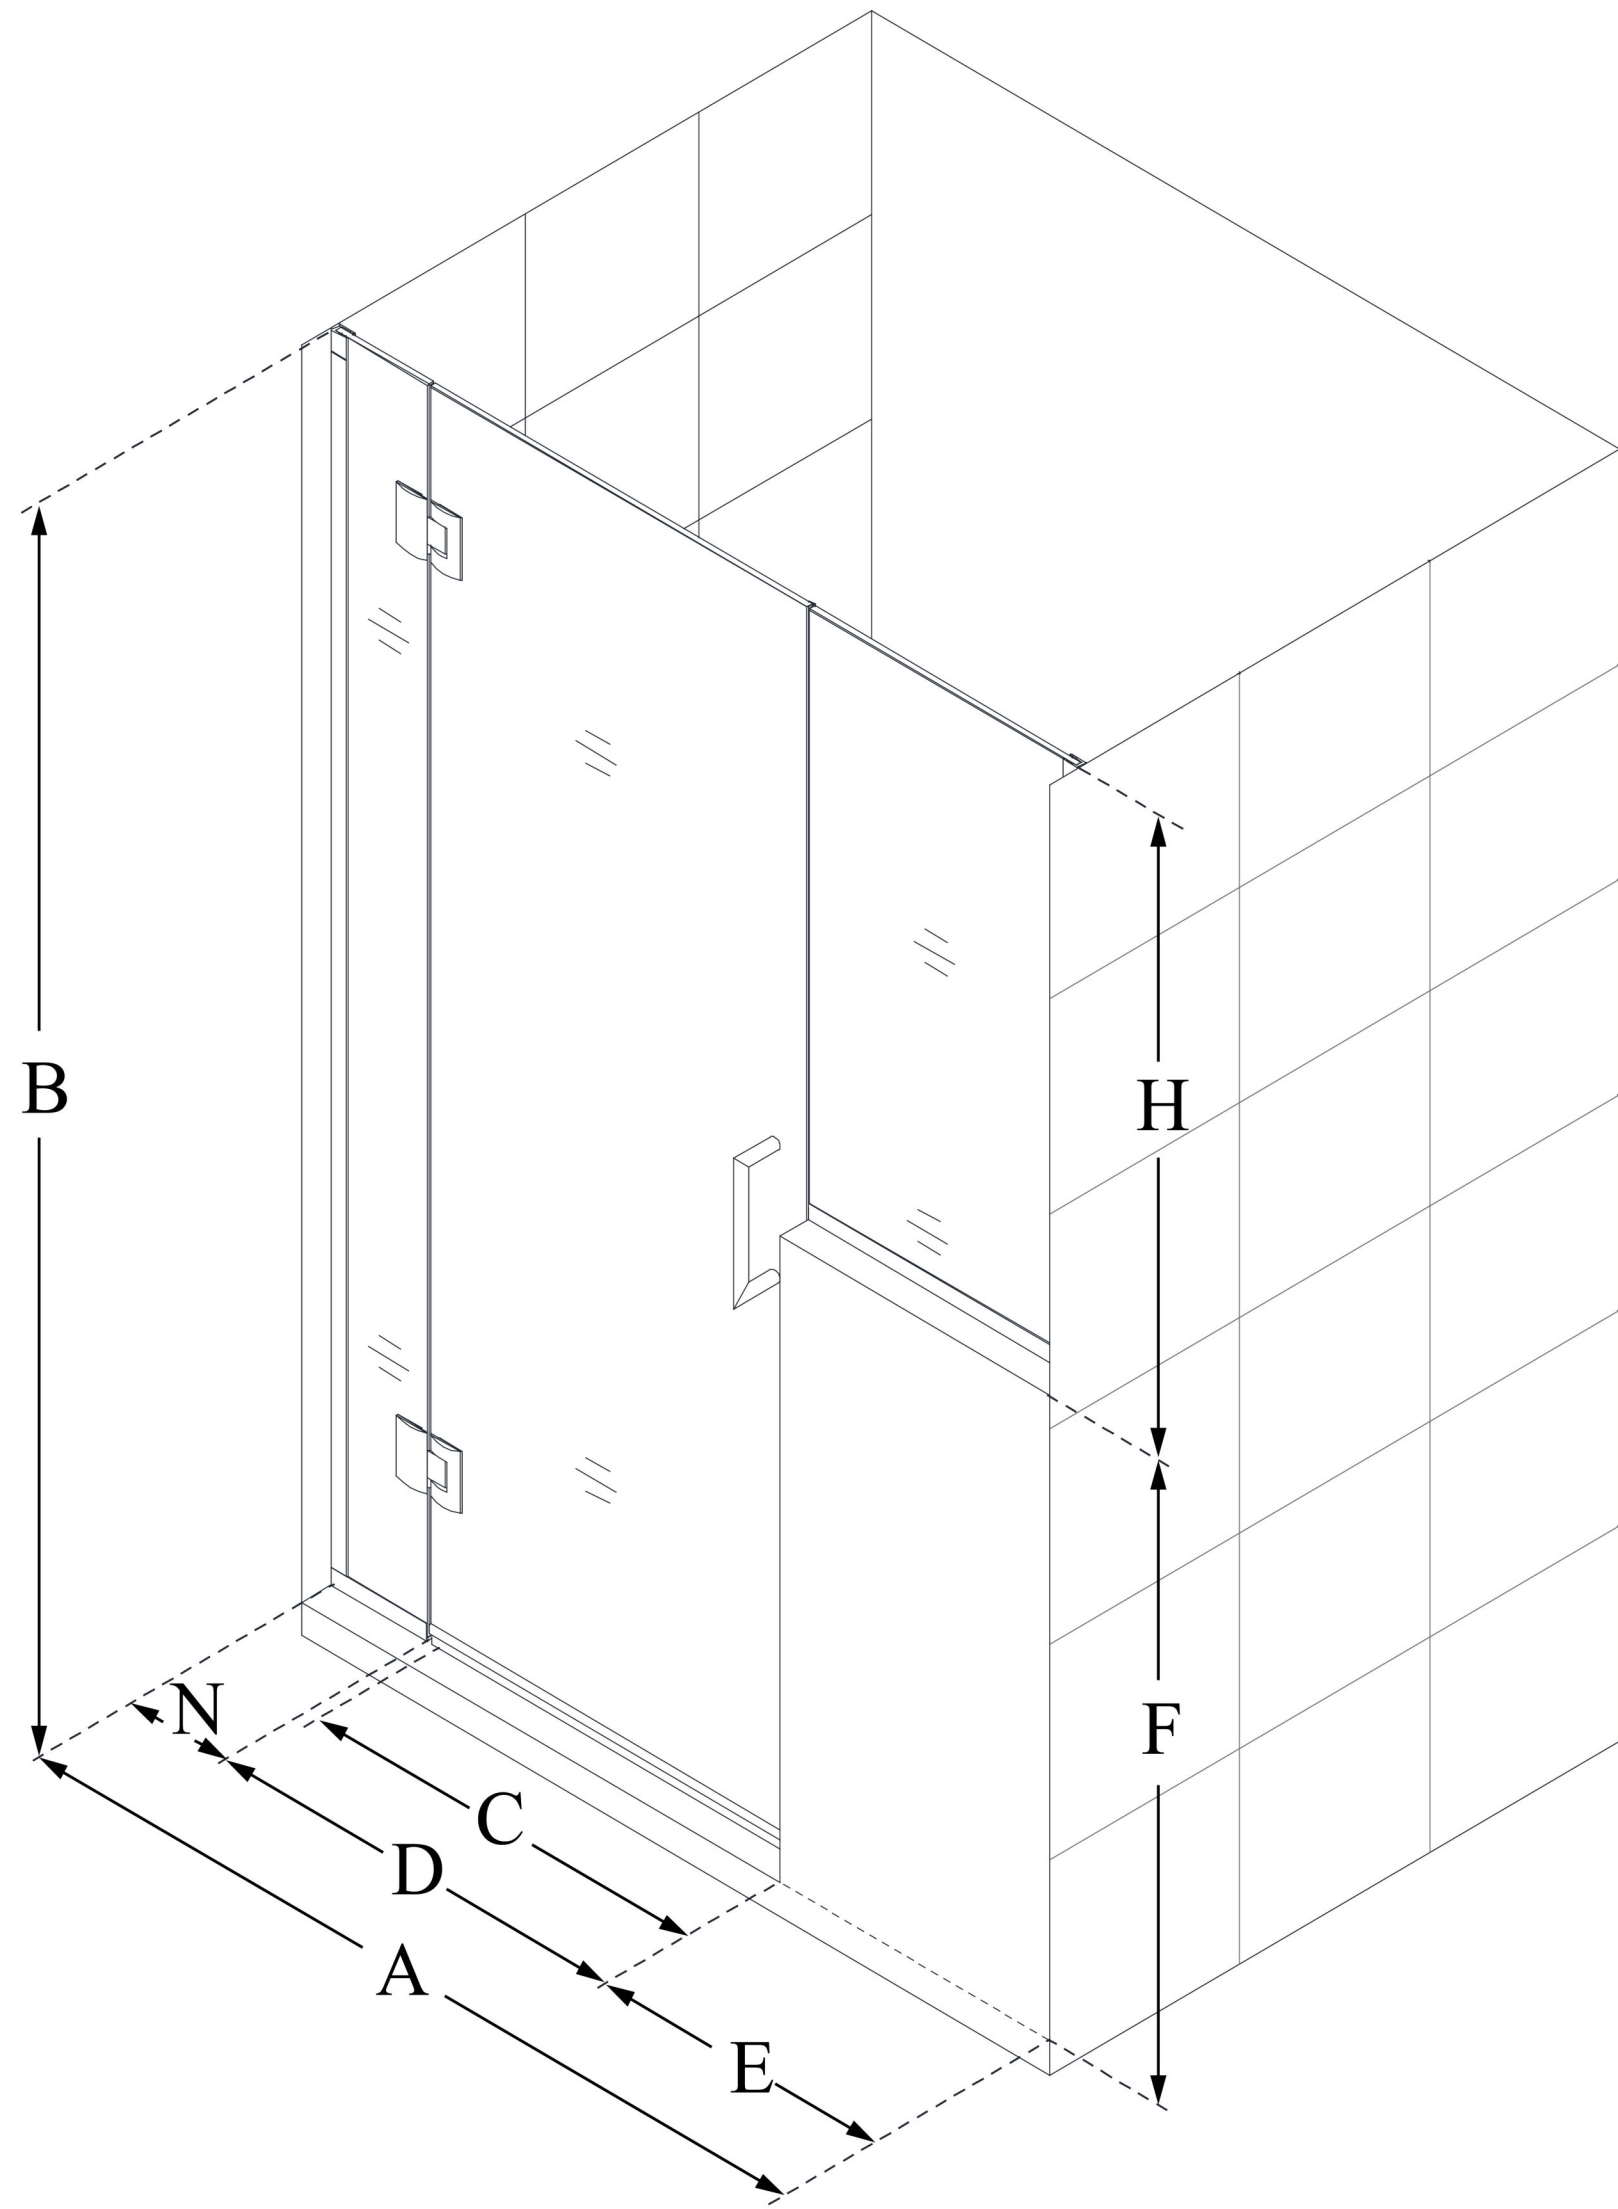

**D1243036**

**UNIDOOR-X**

DreamLine Unidoor-X 60-60 1/2 in. W x 72 in. H Frameless Hinged Shower Door, Clear Glass

**SWING DOOR**

**CONFIGURATION  
DIMENSIONS:**

**A: 60 - 60 1/2 in.**  
MODEL WIDTH

**B: 72 in.**  
MODEL HEIGHT

**C: 23 in.**  
ACCESS WIDTH

**D: 24 in.**  
DOOR WIDTH

**E: 30 in.**  
INLINE PANEL WIDTH

**F: 36 in.**  
BUTTRESS WALL HEIGHT

**H: 36 in.**  
BUTTRESS GLASS HEIGHT

**N: 6 in.**  
HINGE PANEL WIDTH

DreamLine reserves the right to update or modify the hardware or materials pictured without prior notice for the purpose of product improvement and customer satisfaction.