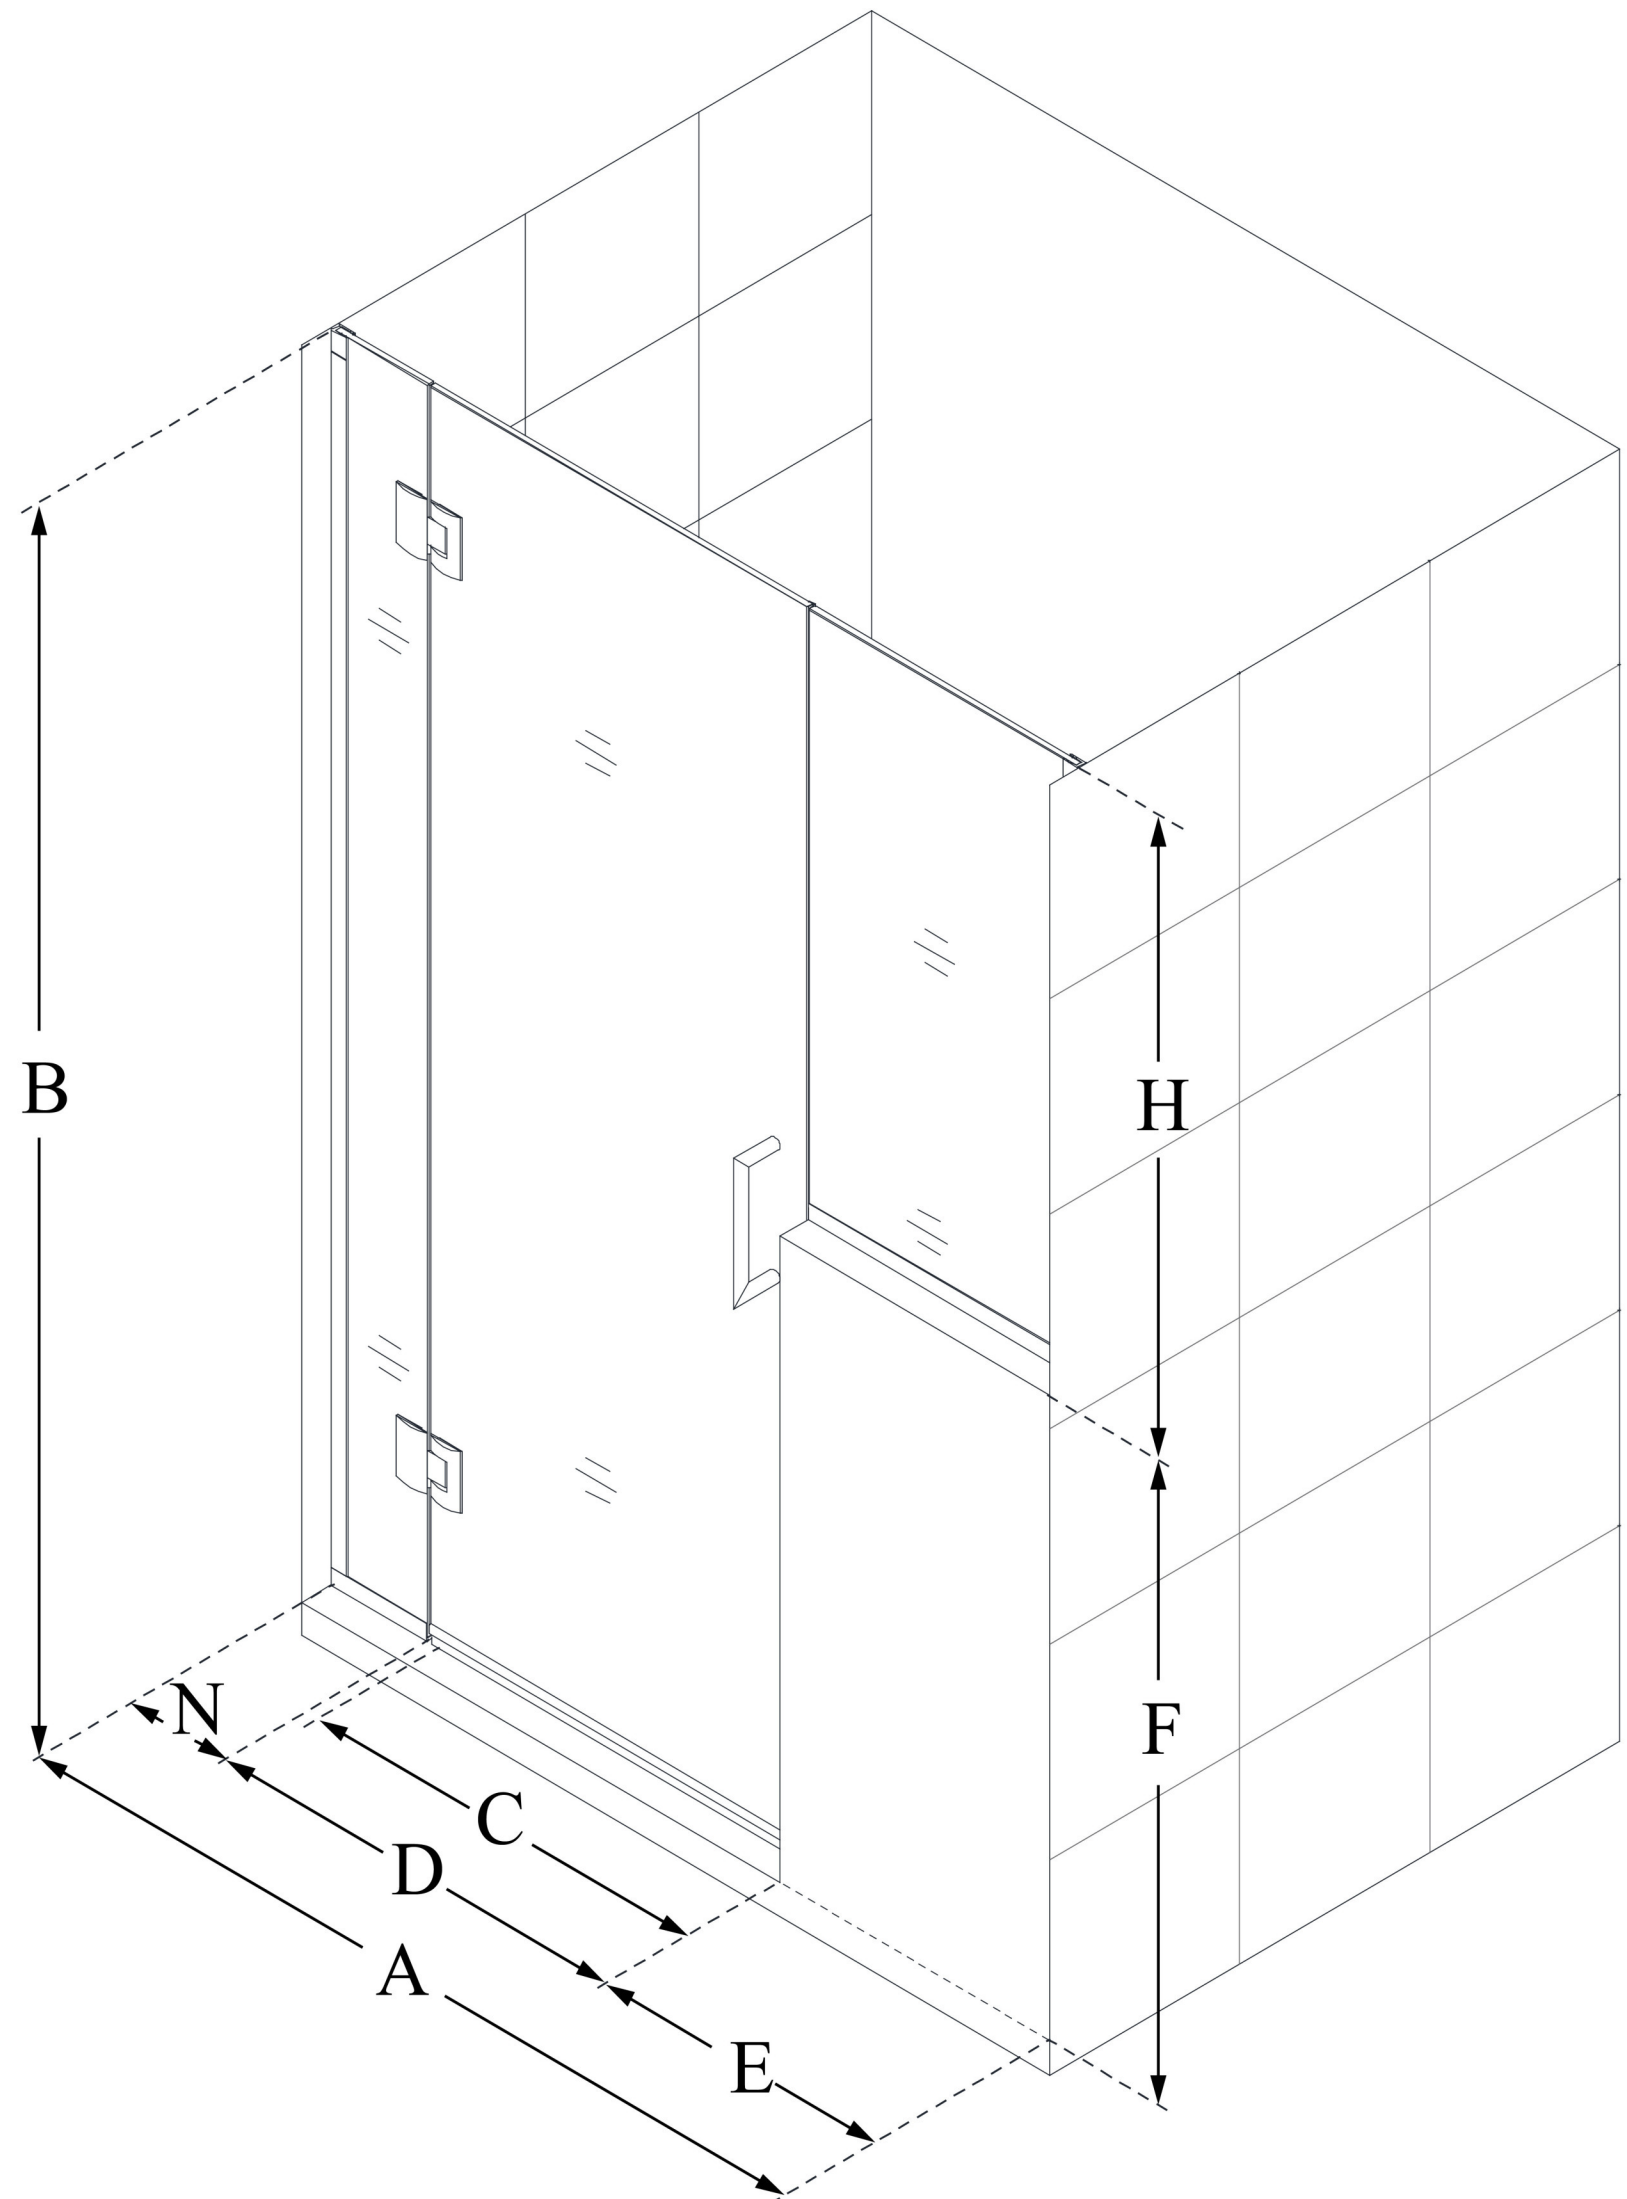

**D1243034**

**UNIDOOR-X**

DreamLine Unidoor-X 60-60 1/2 in. W x 72 in. H Frameless Hinged Shower Door, Clear Glass

**SWING DOOR**

**CONFIGURATION  
DIMENSIONS:**

**A: 60 - 60 1/2 in.**

MODEL WIDTH

**B: 72 in.**

MODEL HEIGHT

**C: 23 in.**

ACCESS WIDTH

**D: 24 in.**

DOOR WIDTH

**E: 30 in.**

INLINE PANEL WIDTH

**F: 38 in.**

BUTTRESS WALL HEIGHT

**H: 34 in.**

BUTTRESS GLASS HEIGHT

**N: 6 in.**

HINGE PANEL WIDTH

DreamLine reserves the right to update or modify the hardware or materials pictured without prior notice for the purpose of product improvement and customer satisfaction.