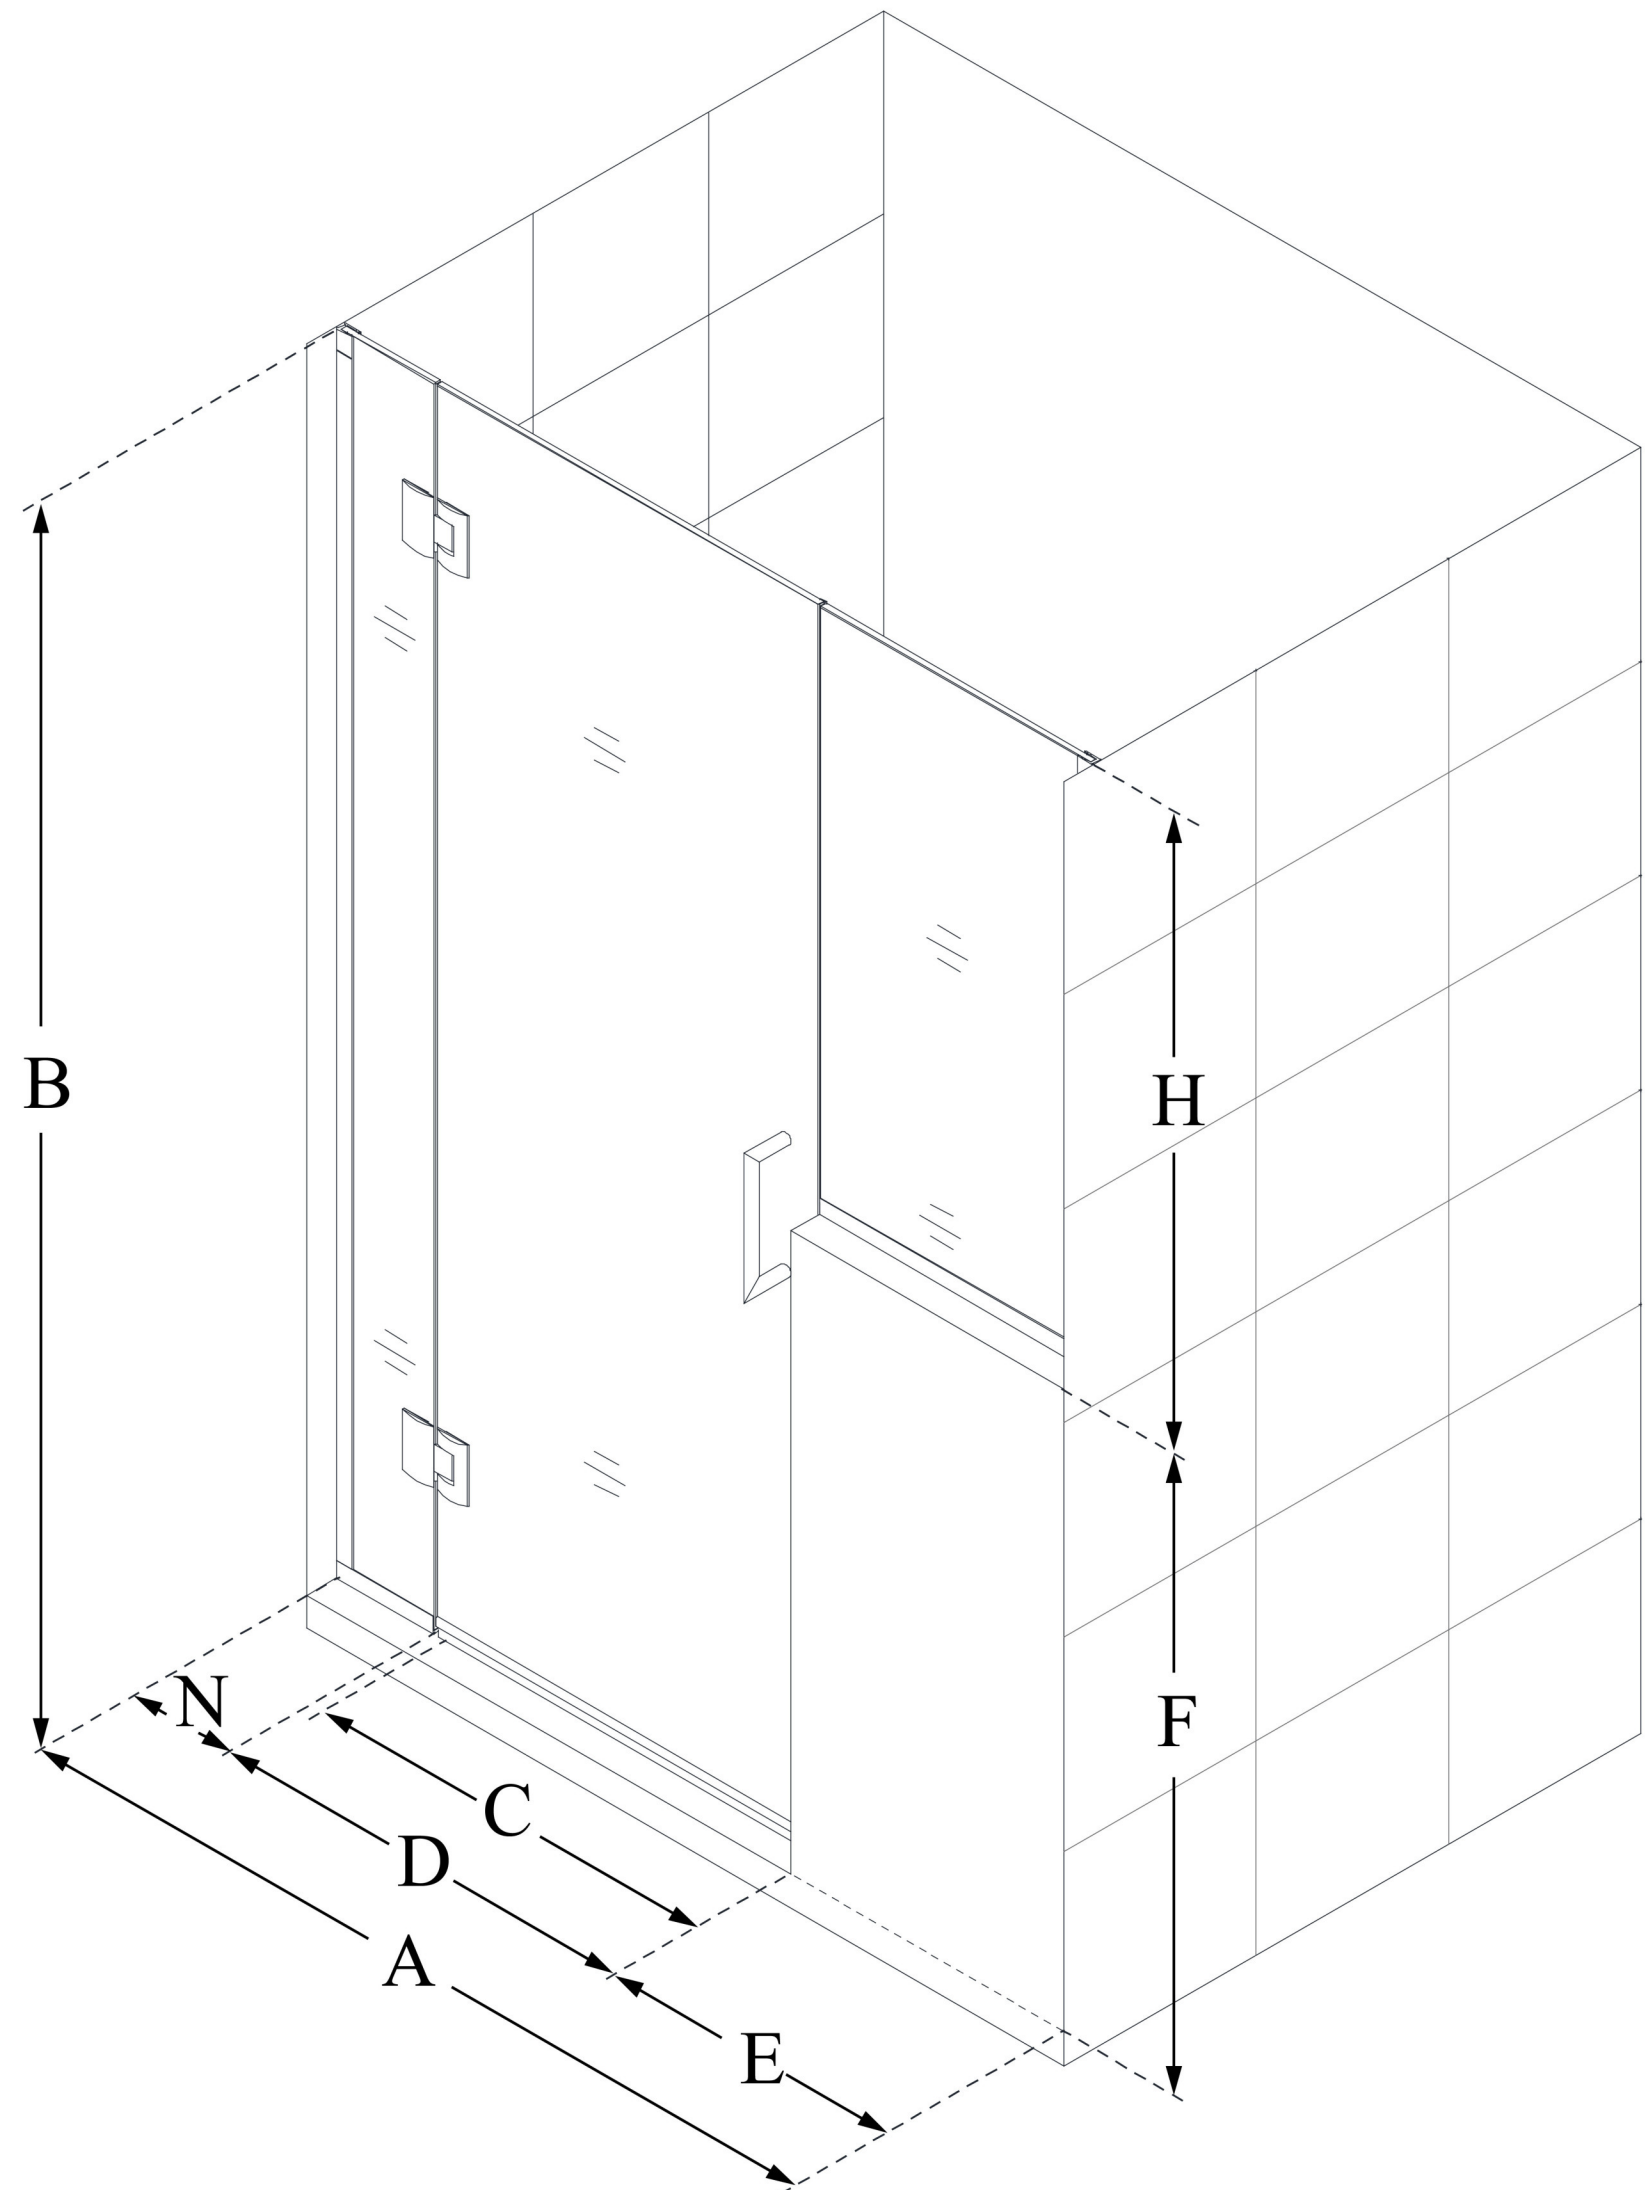

# UNIDOOR-X

DreamLine Unidoor-X 54-54  
1/2" W x 72" H Frameless Hinged  
Shower Door, Clear Glass

**SWING DOOR**

## CONFIGURATION DIMENSIONS:

**A: 54 - 54 1/2"**

MODEL WIDTH

**B: 72"**

MODEL HEIGHT

**C: 23"**

ACCESS WIDTH

**D: 24"**

DOOR WIDTH

**E: 24"**

INLINE BUTTRESS PANEL WIDTH

**F: 36"**

BUTTRESS WALL HEIGHT

**H: 36"**

BUTTRESS GLASS HEIGHT

**N: 6"**

HINGE PANEL WIDTH

DreamLine reserves the right to update or modify the hardware or materials pictured without prior notice for the purpose of product improvement and customer satisfaction.