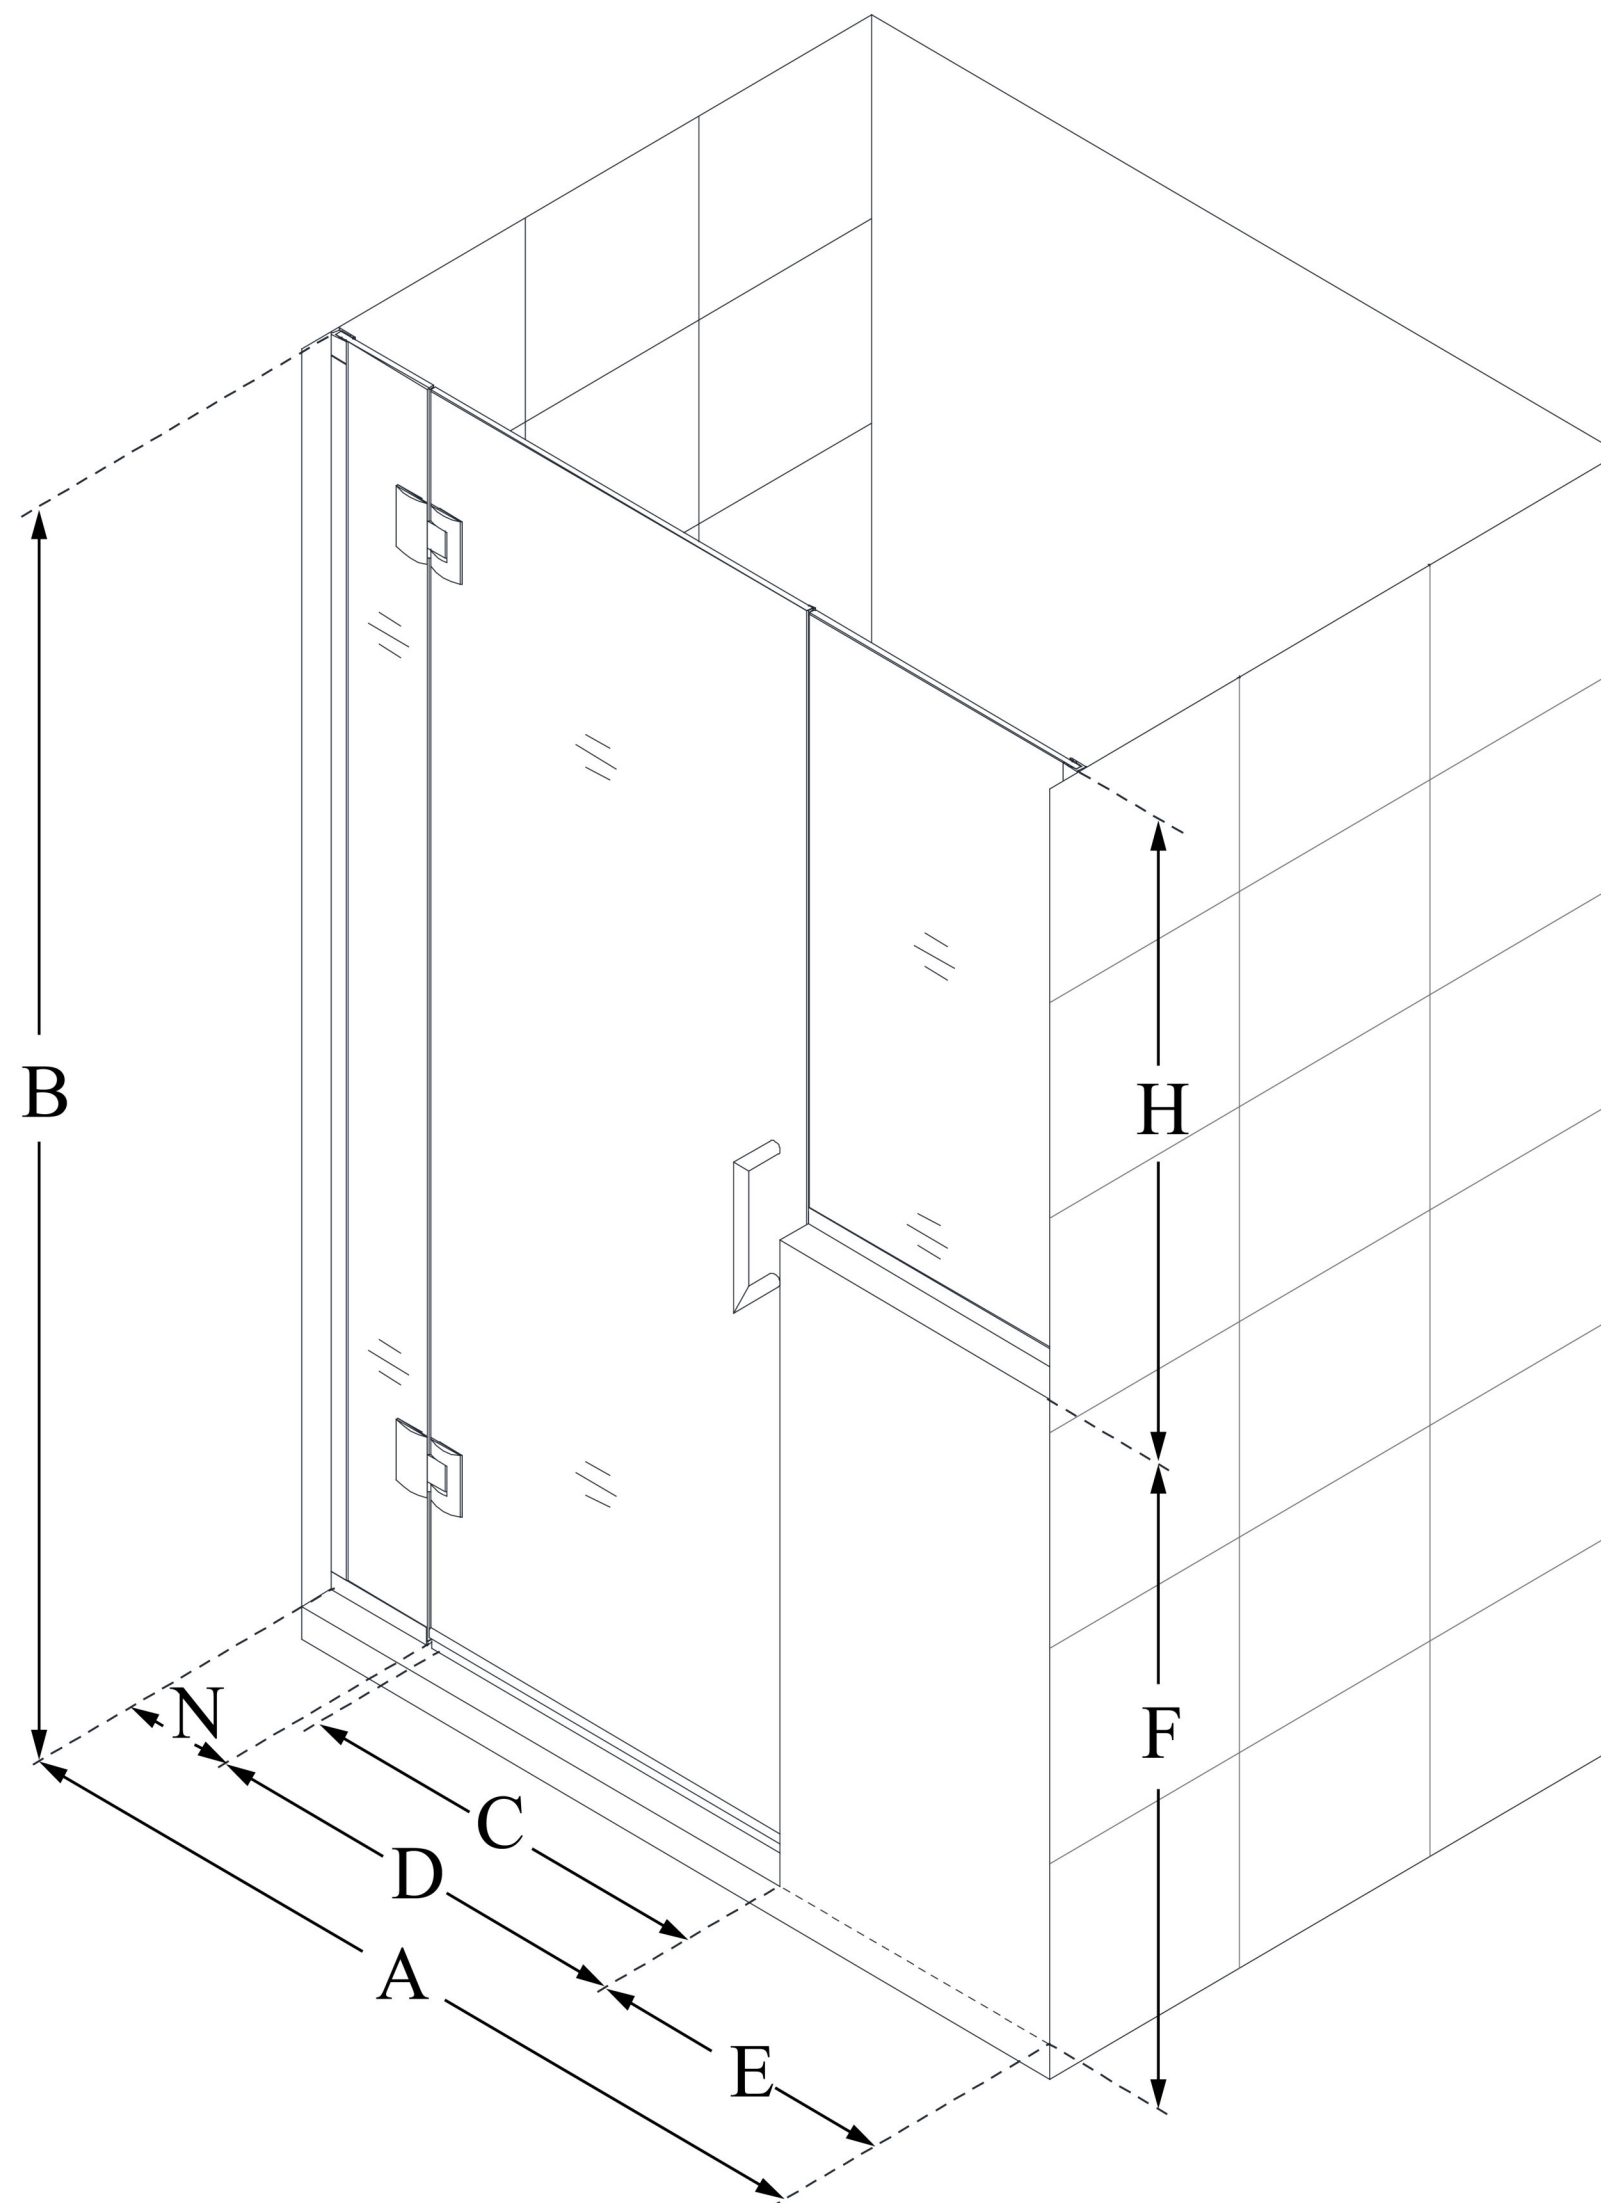

D1242434

UNIDOOR-X

DreamLine Unidoor-X 54-54 1/2 in. W x 72 in. H Frameless Hinged Shower Door, Clear Glass

SWING DOOR

**CONFIGURATION
DIMENSIONS:**

A: 54 - 54 1/2 in.

MODEL WIDTH

B: 72 in.

MODEL HEIGHT

C: 23 in.

ACCESS WIDTH

D: 24 in.

DOOR WIDTH

E: 24 in.

INLINE PANEL WIDTH

F: 38 in.

BUTTRESS WALL HEIGHT

H: 34 in.

BUTTRESS GLASS HEIGHT

N: 6 in.

HINGE PANEL WIDTH

DreamLine reserves the right to update or modify the hardware or materials pictured without prior notice for the purpose of product improvement and customer satisfaction.