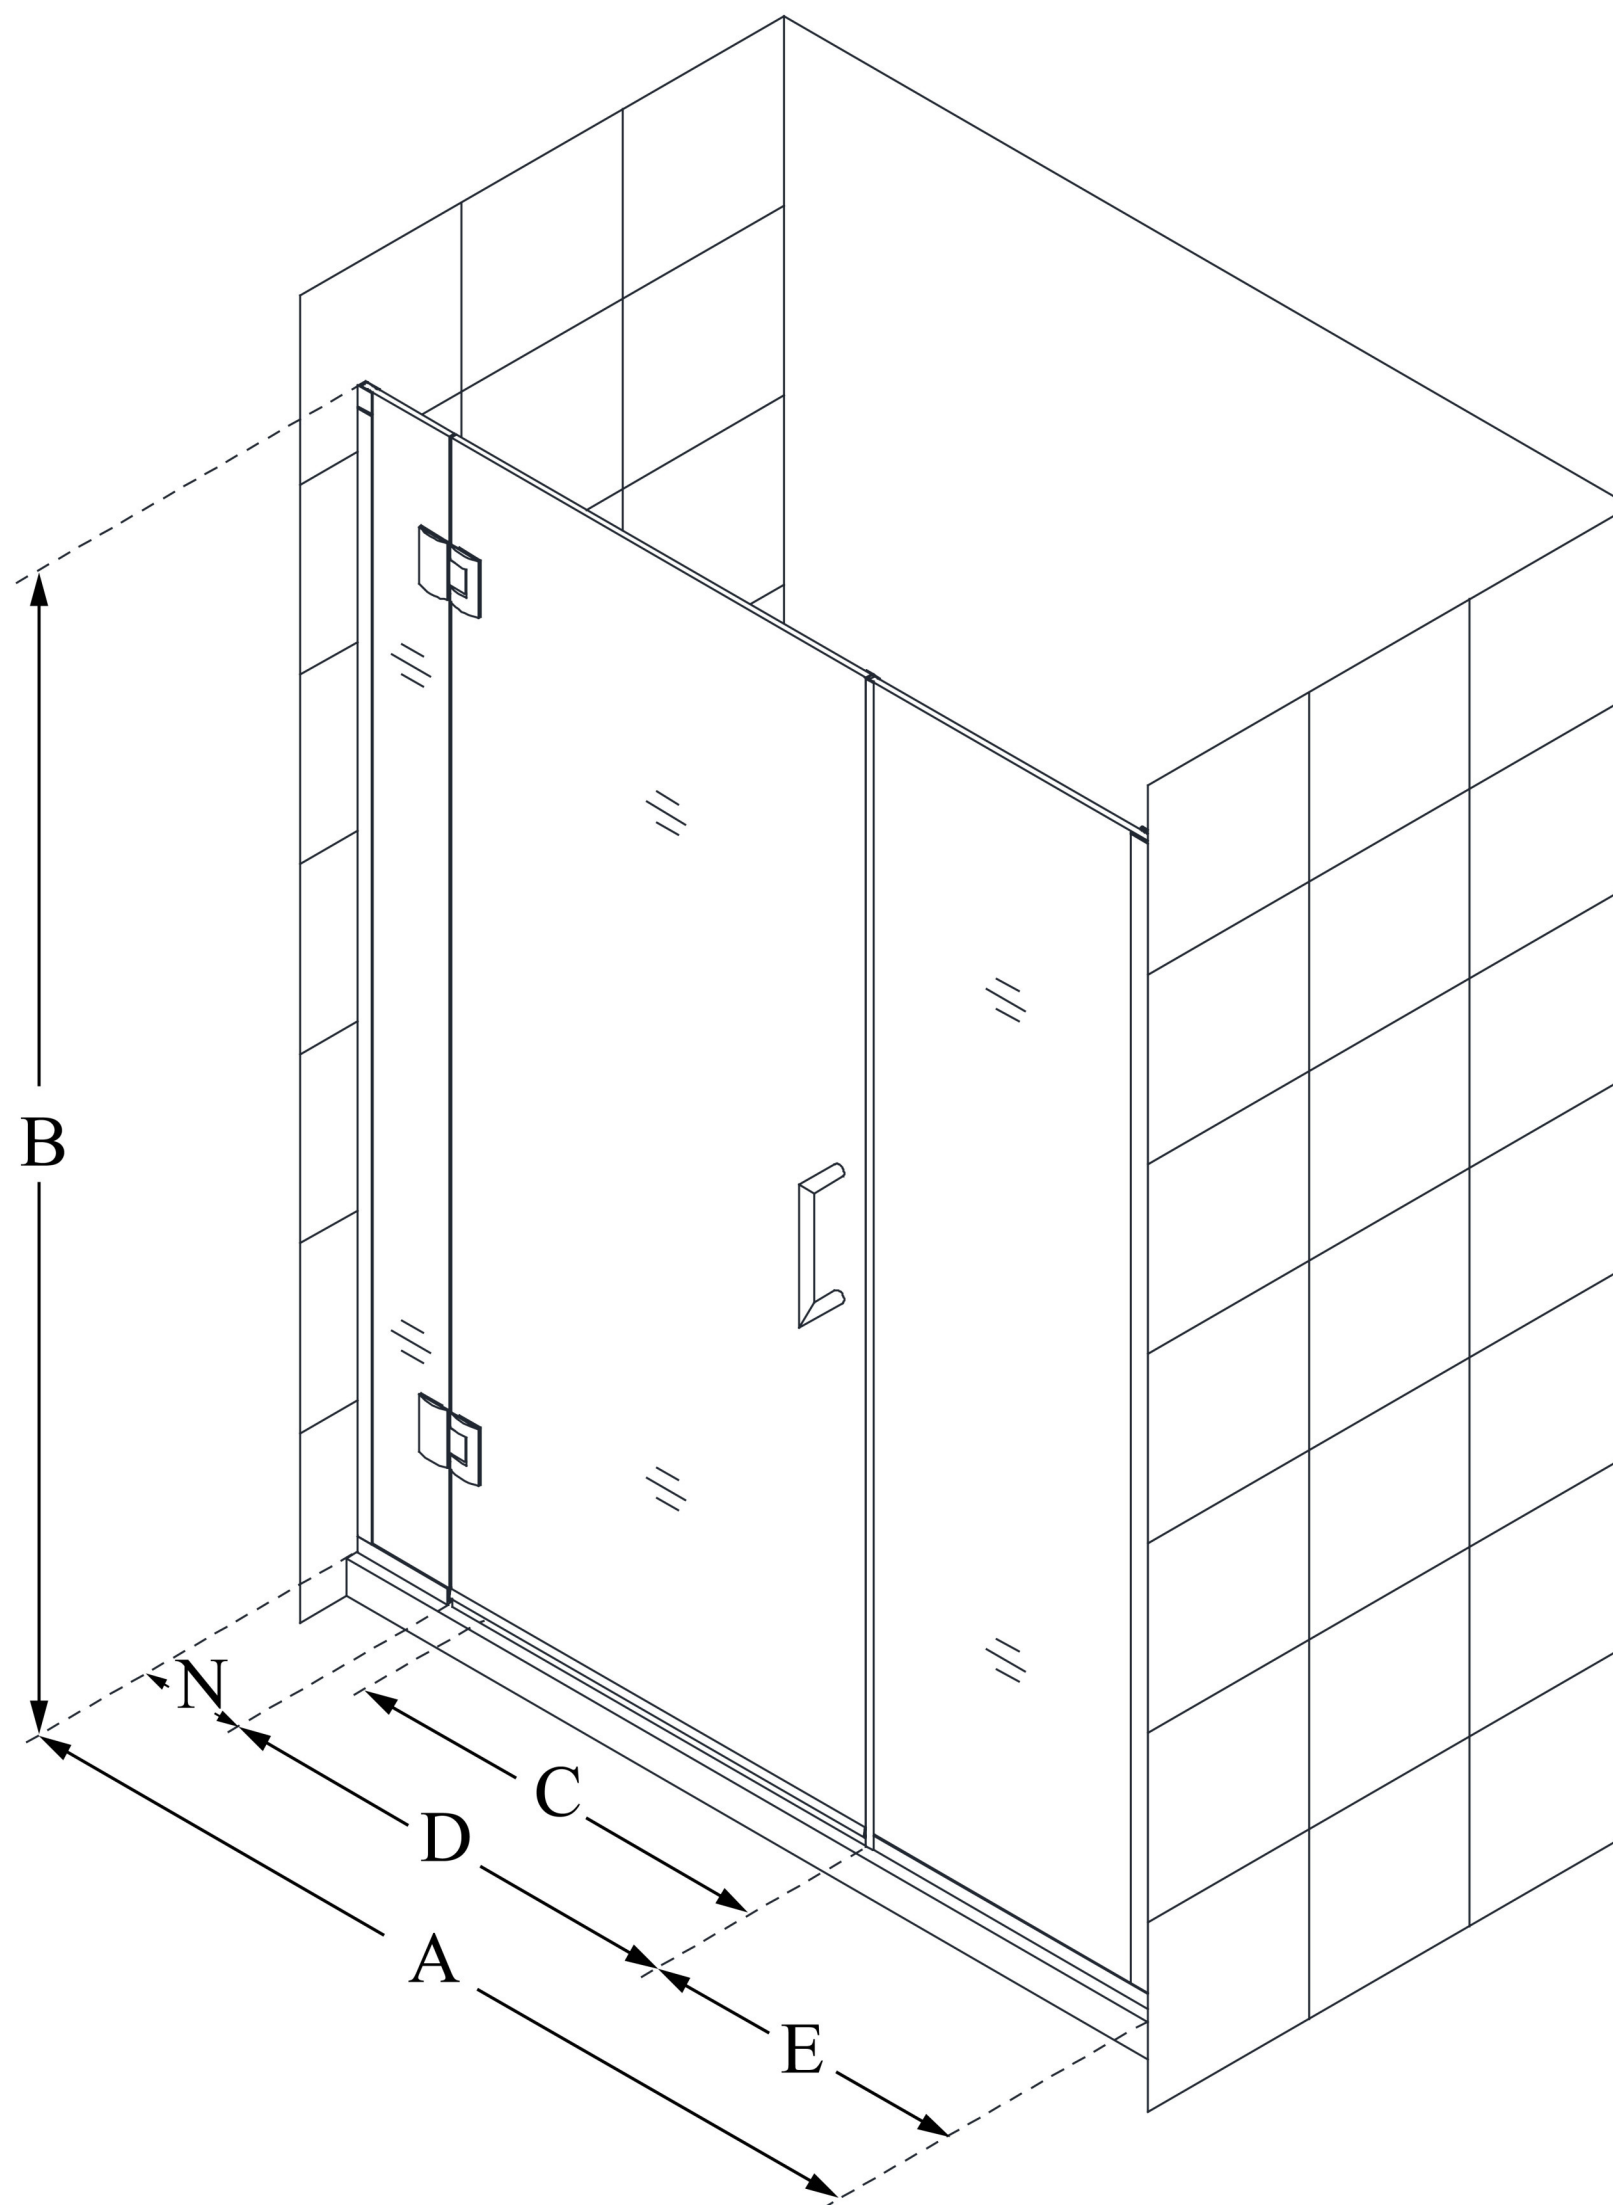

D12422572

UNIDOOR-X

DreamLine Unidoor-X 52 1/2-53
in. W x 72 in. H Frameless Hinged
Shower Door, Clear Glass

SWING DOOR

CONFIGURATION DIMENSIONS:

A: 52 1/2 - 53 in.

MODEL WIDTH

B: 72 in.

MODEL HEIGHT

C: 23 in.

ACCESS WIDTH

D: 24 in.

DOOR WIDTH

E: 22 1/2 in.

INLINE PANEL WIDTH

N: 6 in.

HINGE PANEL WIDTH

DreamLine reserves the right to update or modify the hardware or materials pictured without prior notice for the purpose of product improvement and customer satisfaction.