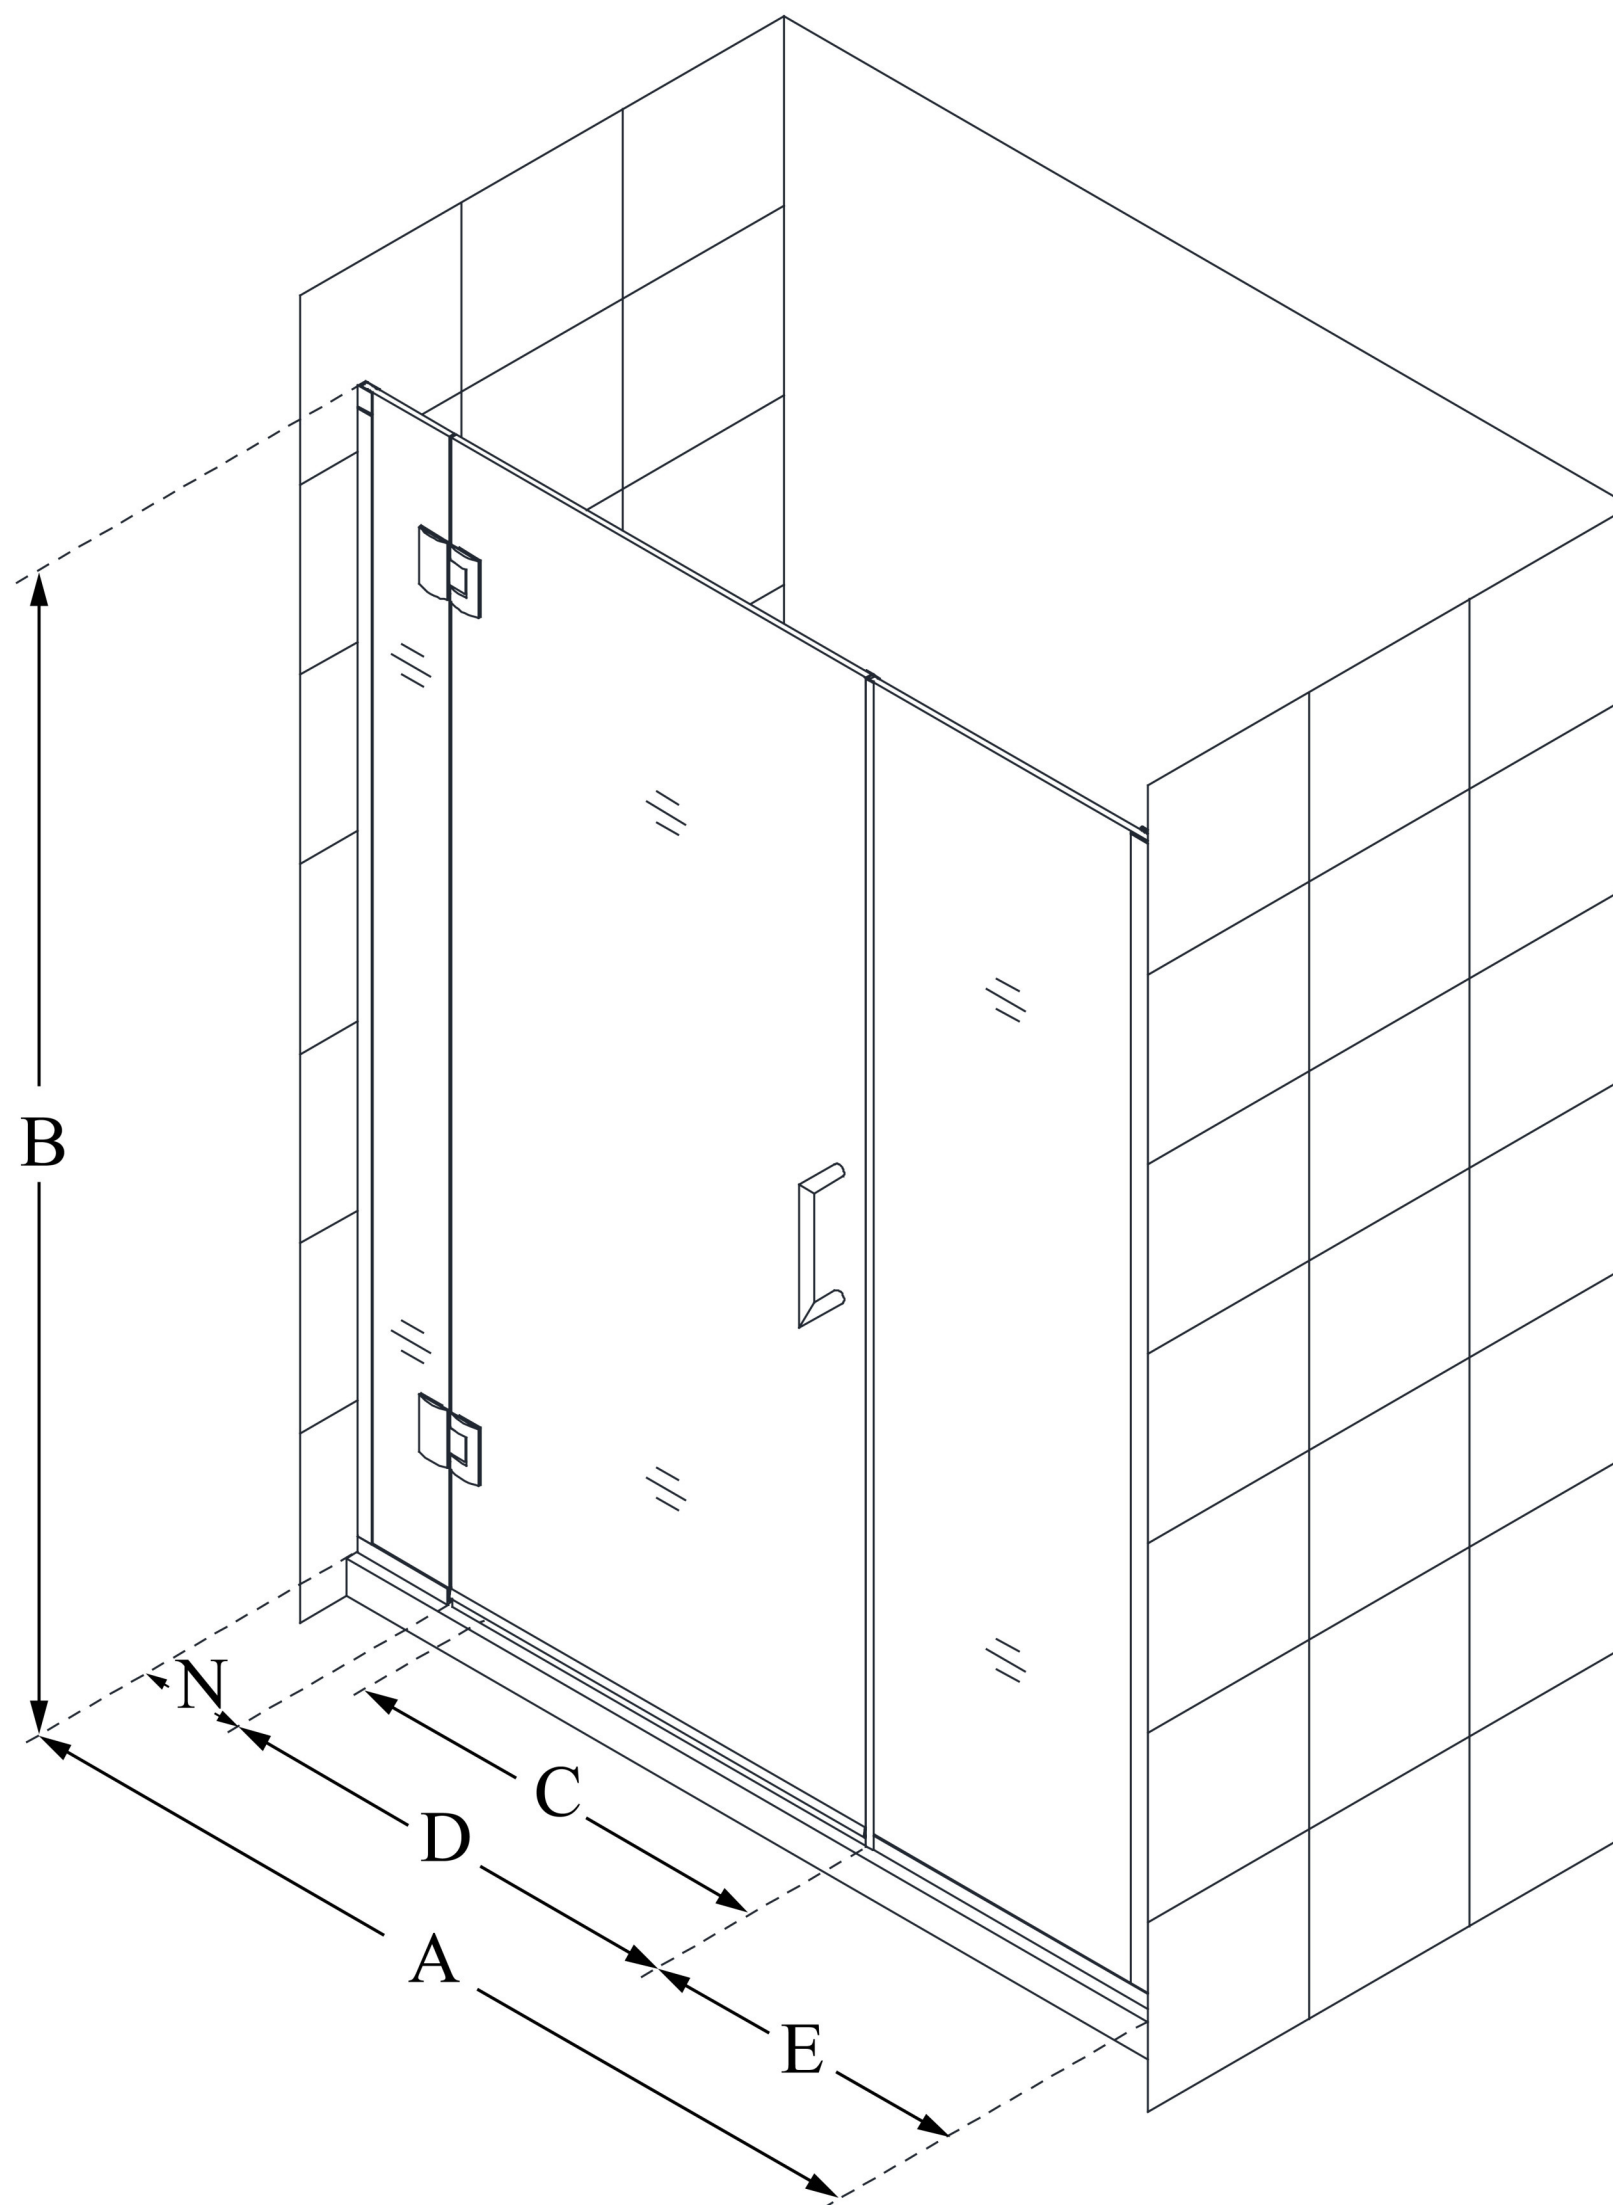

D1240672

UNIDOOR-X

DreamLine Unidoor-X 36-36 1/2
in. W x 72 in. H Frameless Hinged
Shower Door, Clear Glass

SWING DOOR

CONFIGURATION DIMENSIONS:

A: 36 - 36 1/2 in.

MODEL WIDTH

B: 72 in.

MODEL HEIGHT

C: 23 in.

ACCESS WIDTH

D: 24 in.

DOOR WIDTH

E: 6 in.

INLINE PANEL WIDTH

N: 6 in.

HINGE PANEL WIDTH

DreamLine reserves the right to update or modify the hardware or materials pictured without prior notice for the purpose of product improvement and customer satisfaction.