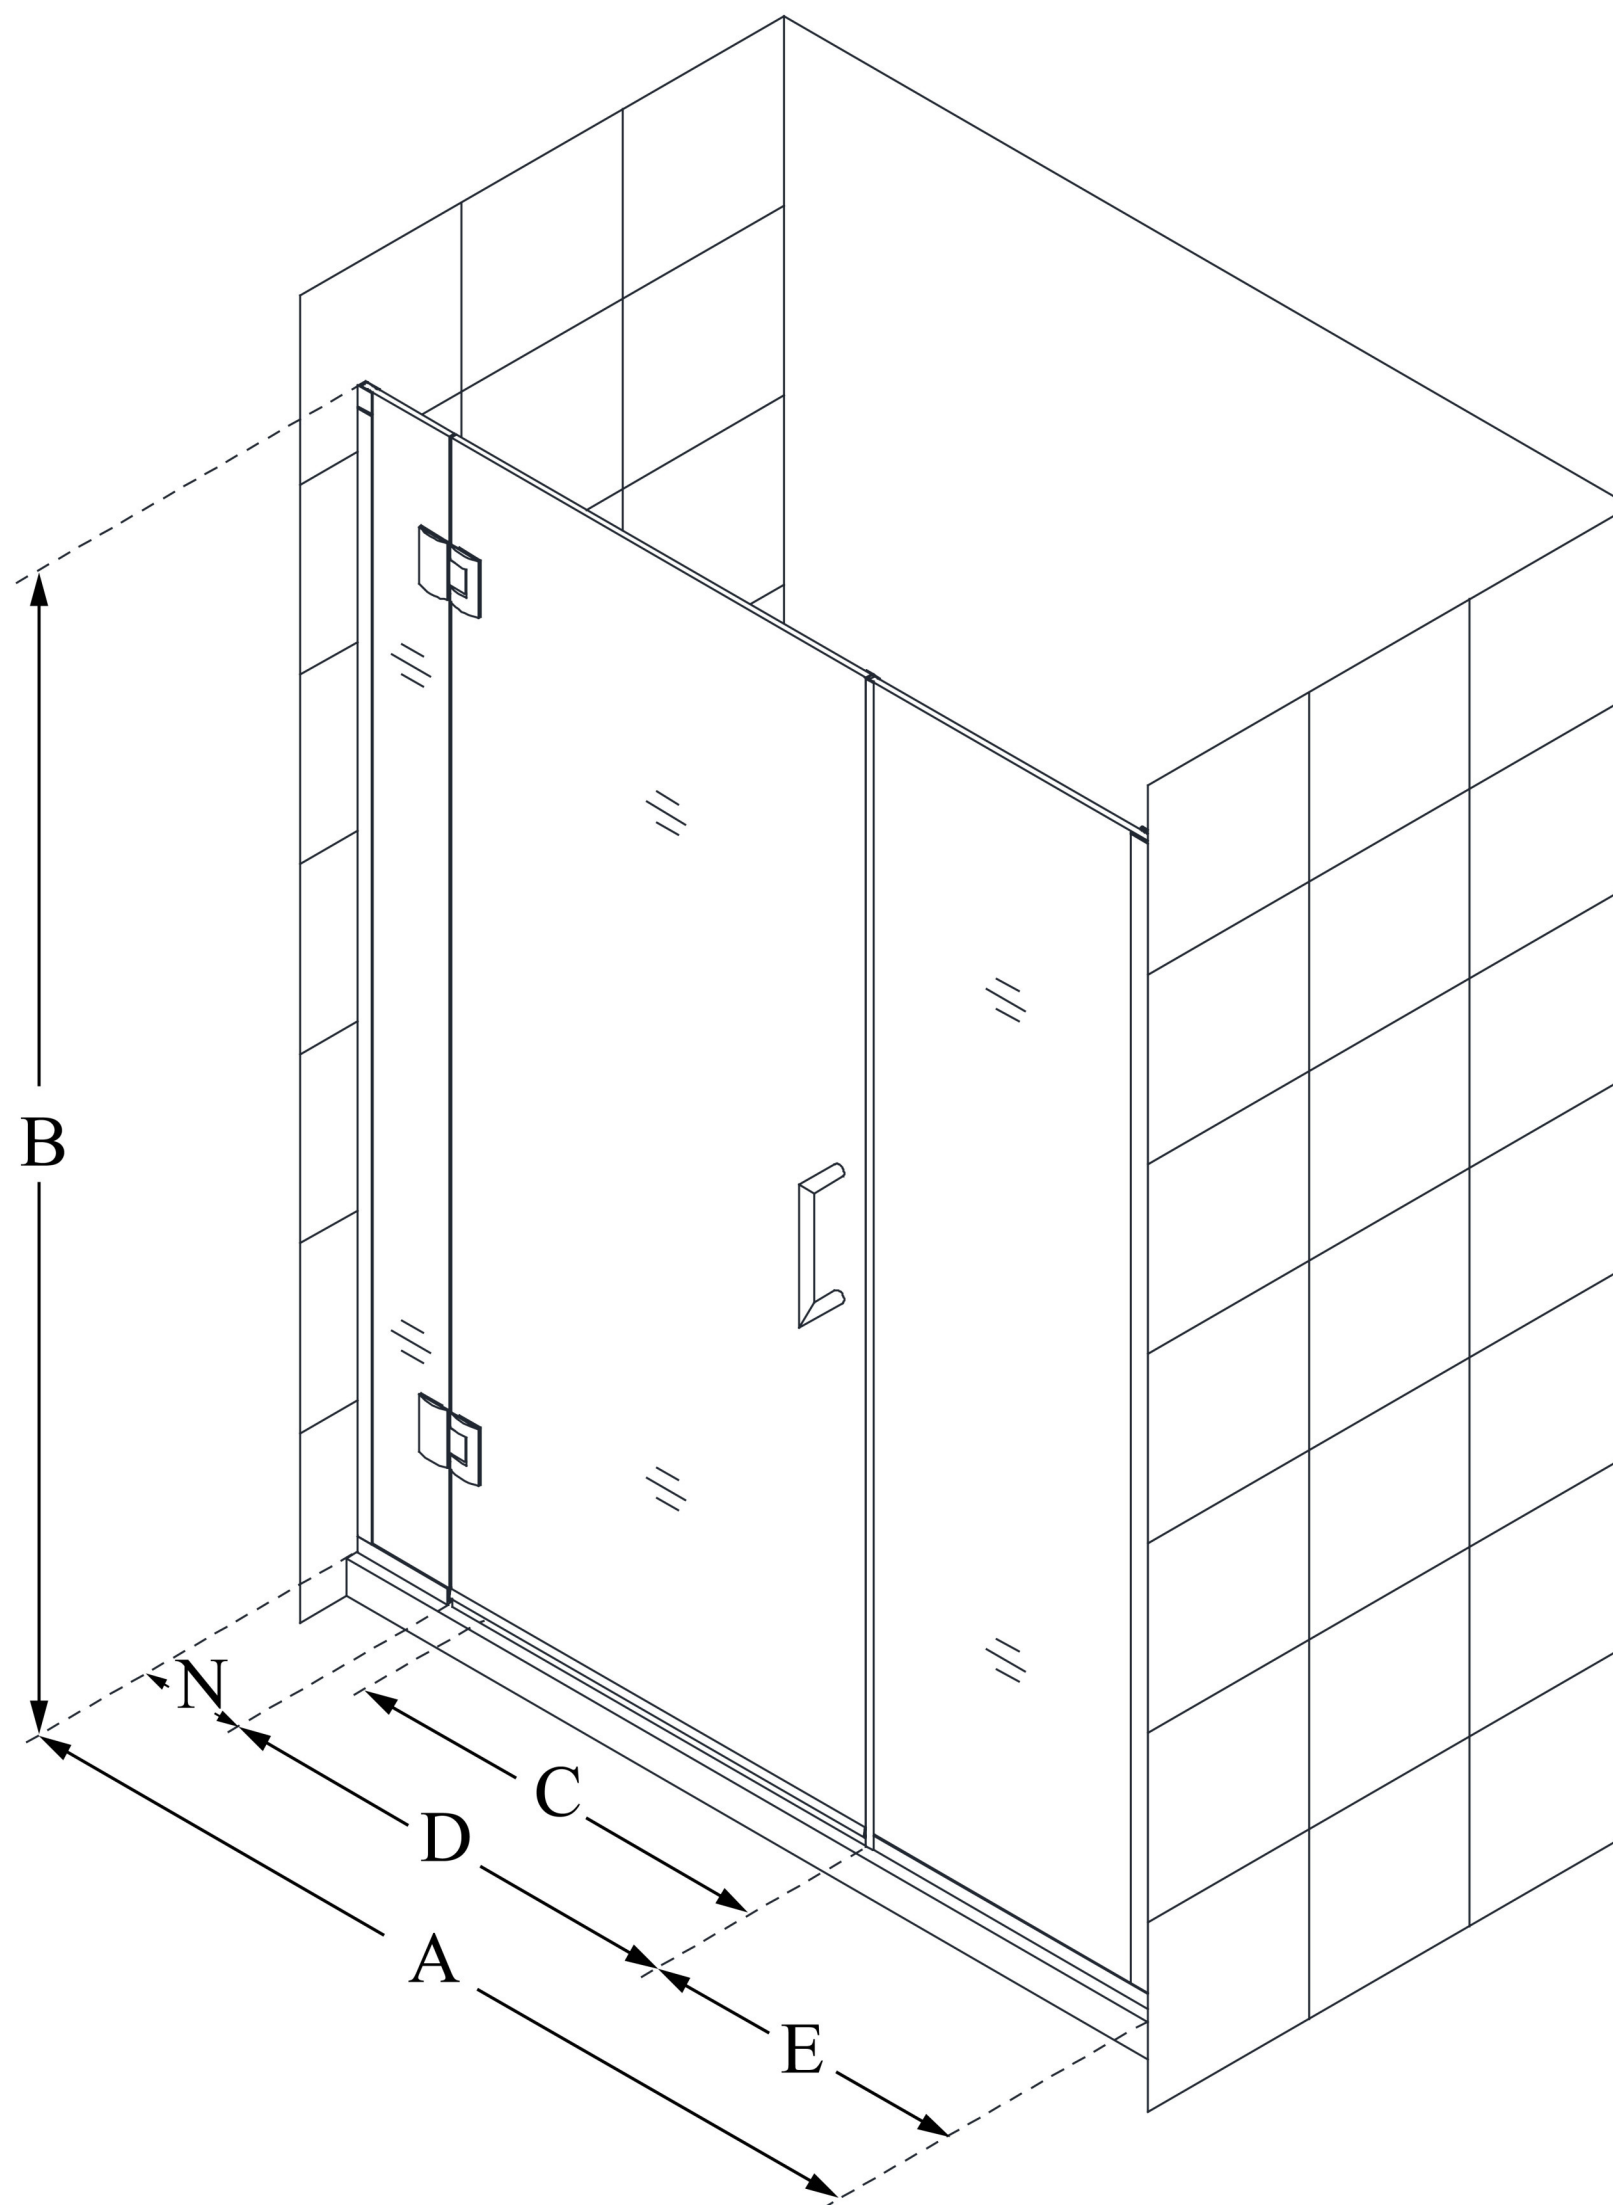

## UNIDOOR-X

DreamLine Unidoor-X 36 1/2-37  
in. W x 72 in. H Frameless Hinged  
Shower Door, Clear Glass

**SWING DOOR**

### CONFIGURATION DIMENSIONS:

**A: 36 1/2 - 37 in.**

MODEL WIDTH

**B: 72 in.**

MODEL HEIGHT

**C: 23 in.**

ACCESS WIDTH

**D: 24 in.**

DOOR WIDTH

**E: 6 1/2 in.**

INLINE PANEL WIDTH

**N: 6 in.**

HINGE PANEL WIDTH

DreamLine reserves the right to update or modify the hardware or materials pictured without prior notice for the purpose of product improvement and customer satisfaction.