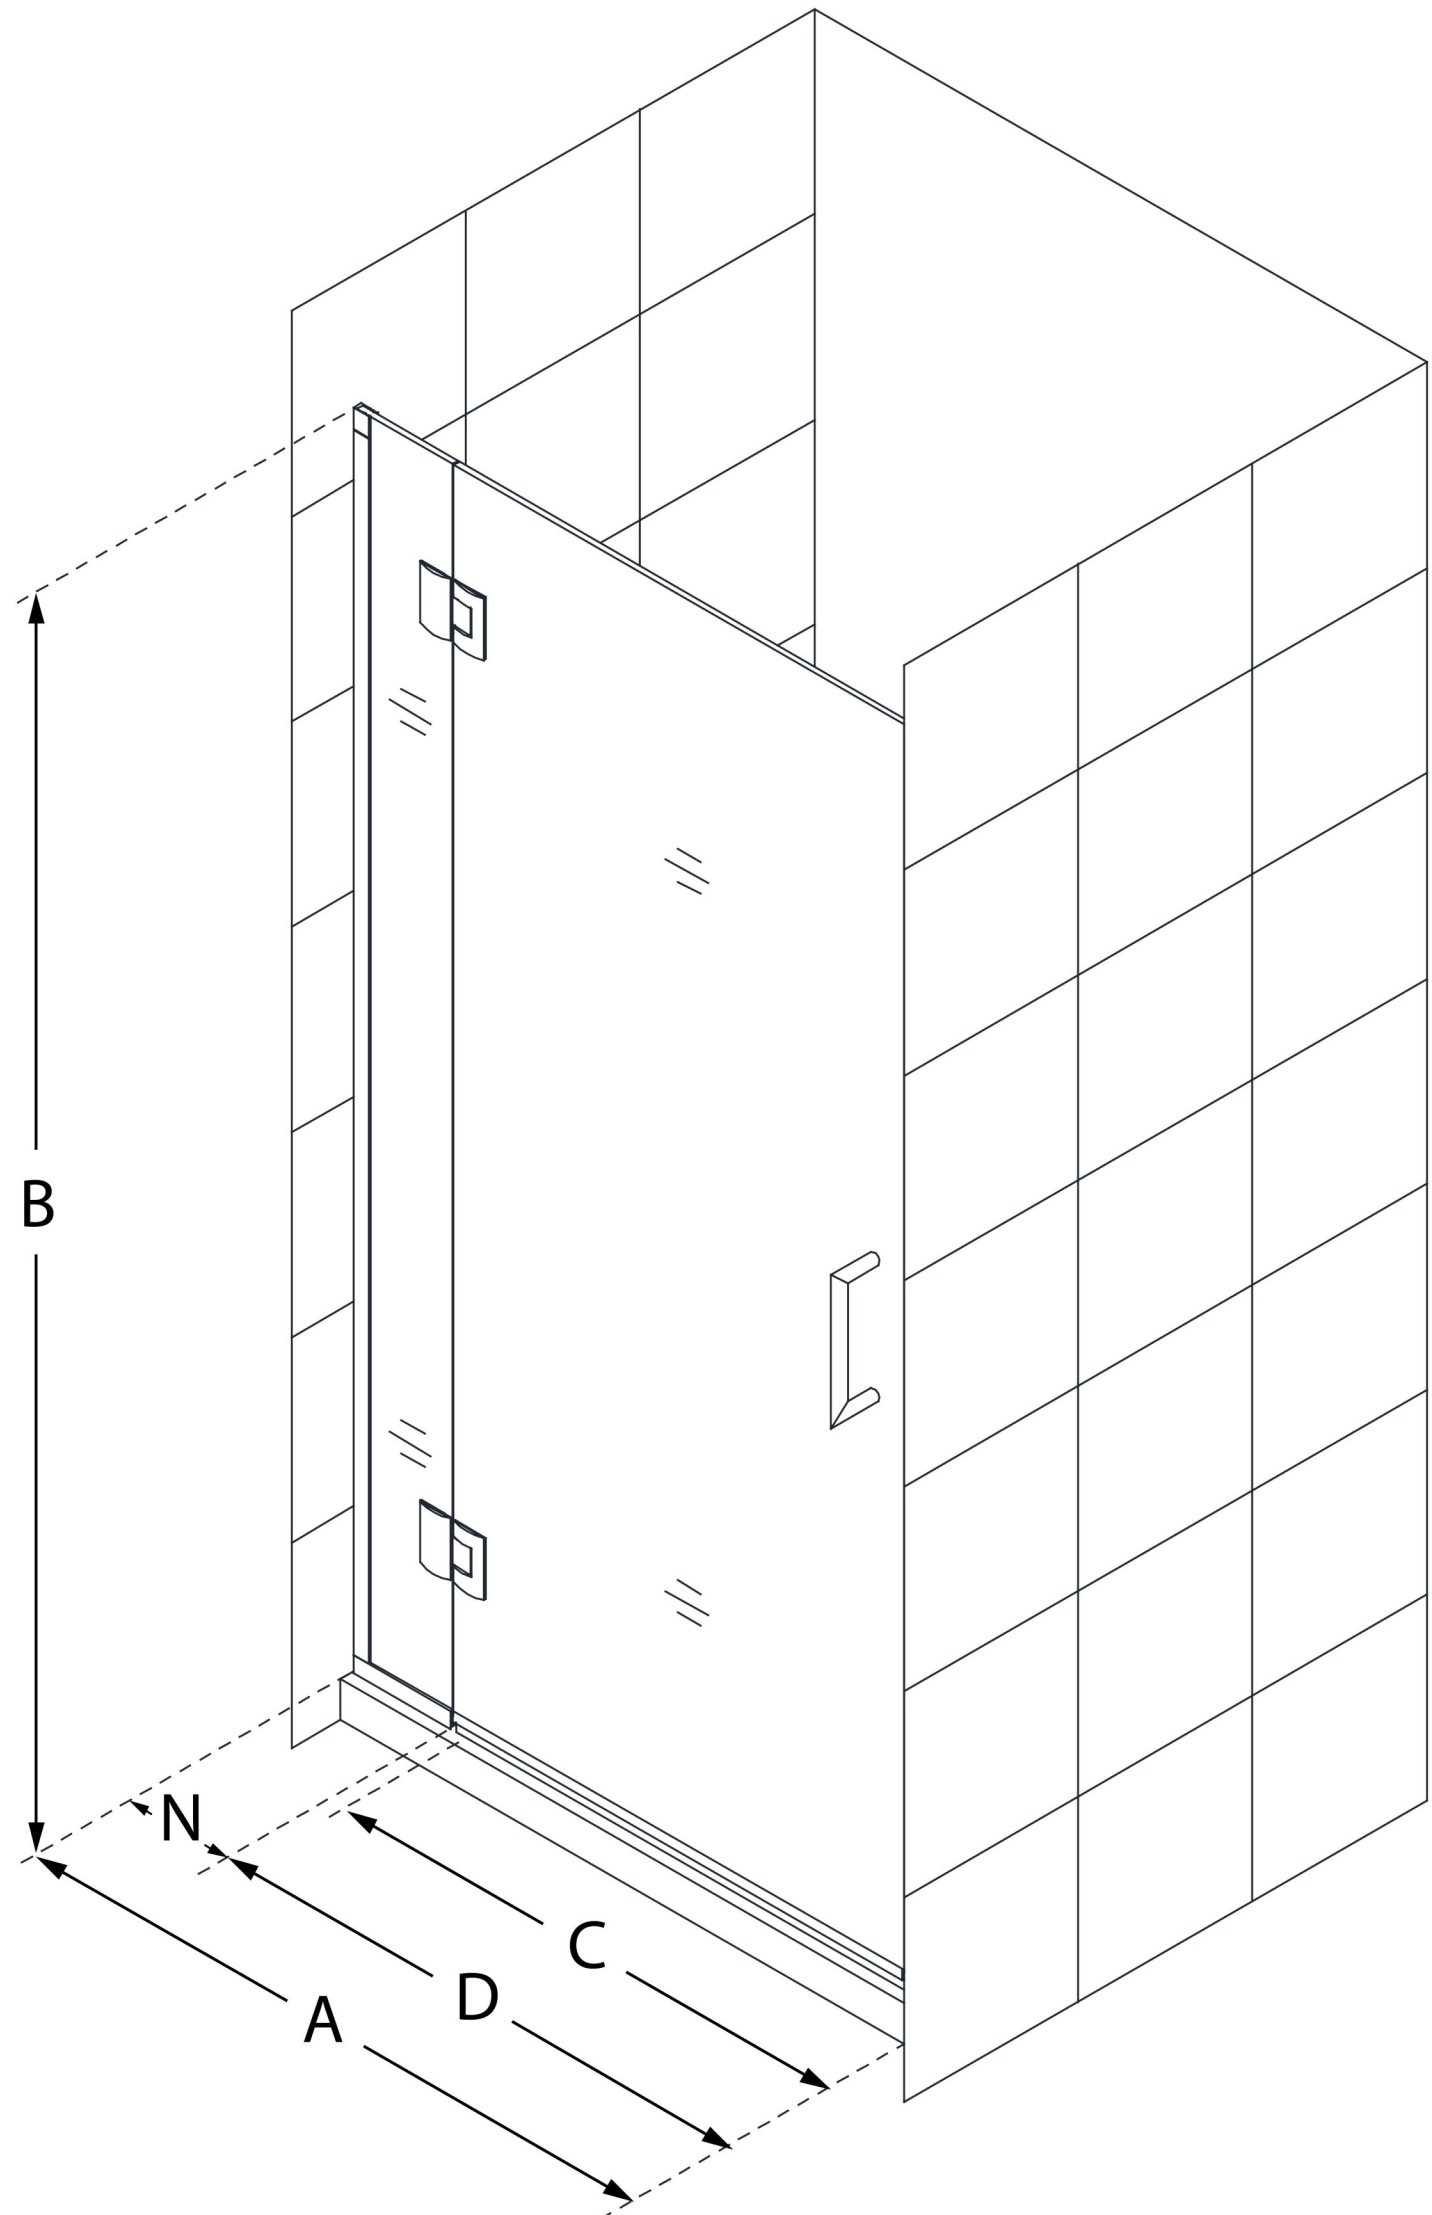

D12372

UNIDOOR-X

DreamLine Unidoor-X 29 in. W x
72 in. H Frameless Hinged Shower
Door, Clear Glass

SWING DOOR

CONFIGURATION DIMENSIONS:

A: 29 in.

MODEL WIDTH

B: 72 in.

MODEL HEIGHT

C: 22 in.

ACCESS WIDTH

D: 23 in.

DOOR WIDTH

N: 6 in.

HINGE PANEL WIDTH

DreamLine reserves the right to update or modify the hardware or materials pictured without prior notice for the purpose of product improvement and customer satisfaction.