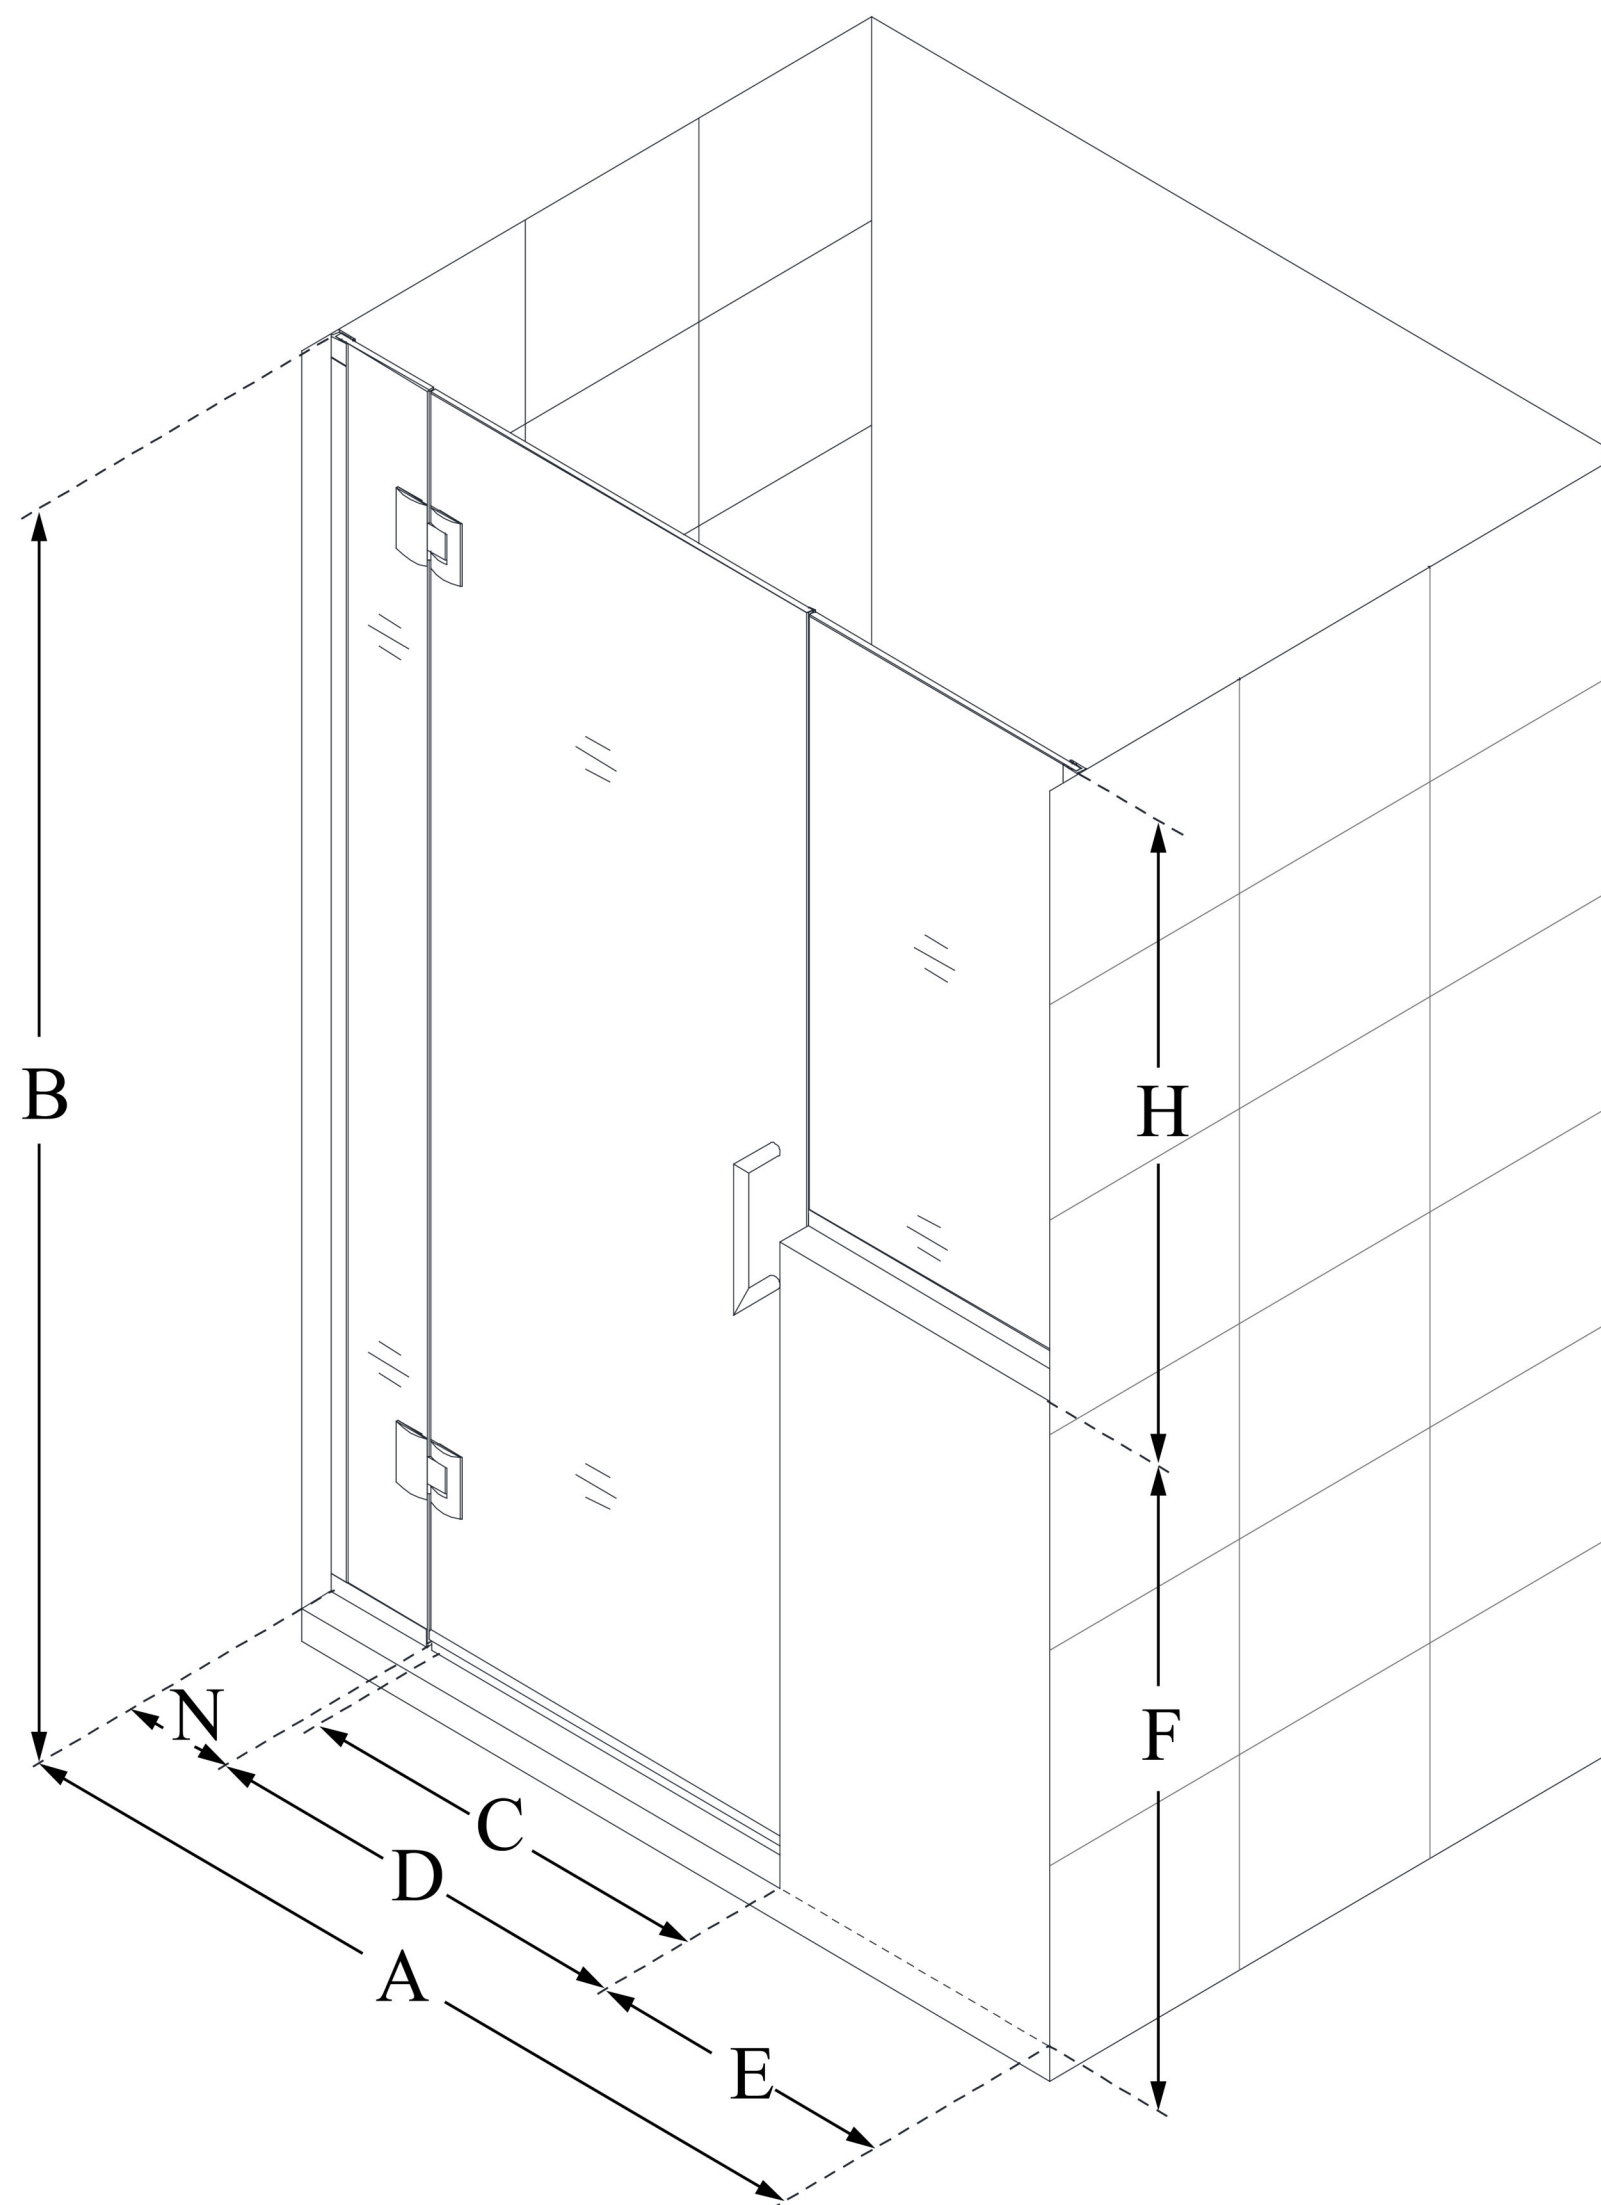

**D1233634**

**UNIDOOR-X**

DreamLine Unidoor-X 65-65 1/2 in. W x 72 in. H Frameless Hinged Shower Door, Clear Glass

**SWING DOOR**

**CONFIGURATION  
DIMENSIONS:**

**A: 65 - 65 1/2 in.**

MODEL WIDTH

**B: 72 in.**

MODEL HEIGHT

**C: 22 in.**

ACCESS WIDTH

**D: 23 in.**

DOOR WIDTH

**E: 36 in.**

INLINE PANEL WIDTH

**F: 38 in.**

BUTTRESS WALL HEIGHT

**H: 34 in.**

BUTTRESS GLASS HEIGHT

**N: 6 in.**

HINGE PANEL WIDTH

DreamLine reserves the right to update or modify the hardware or materials pictured without prior notice for the purpose of product improvement and customer satisfaction.