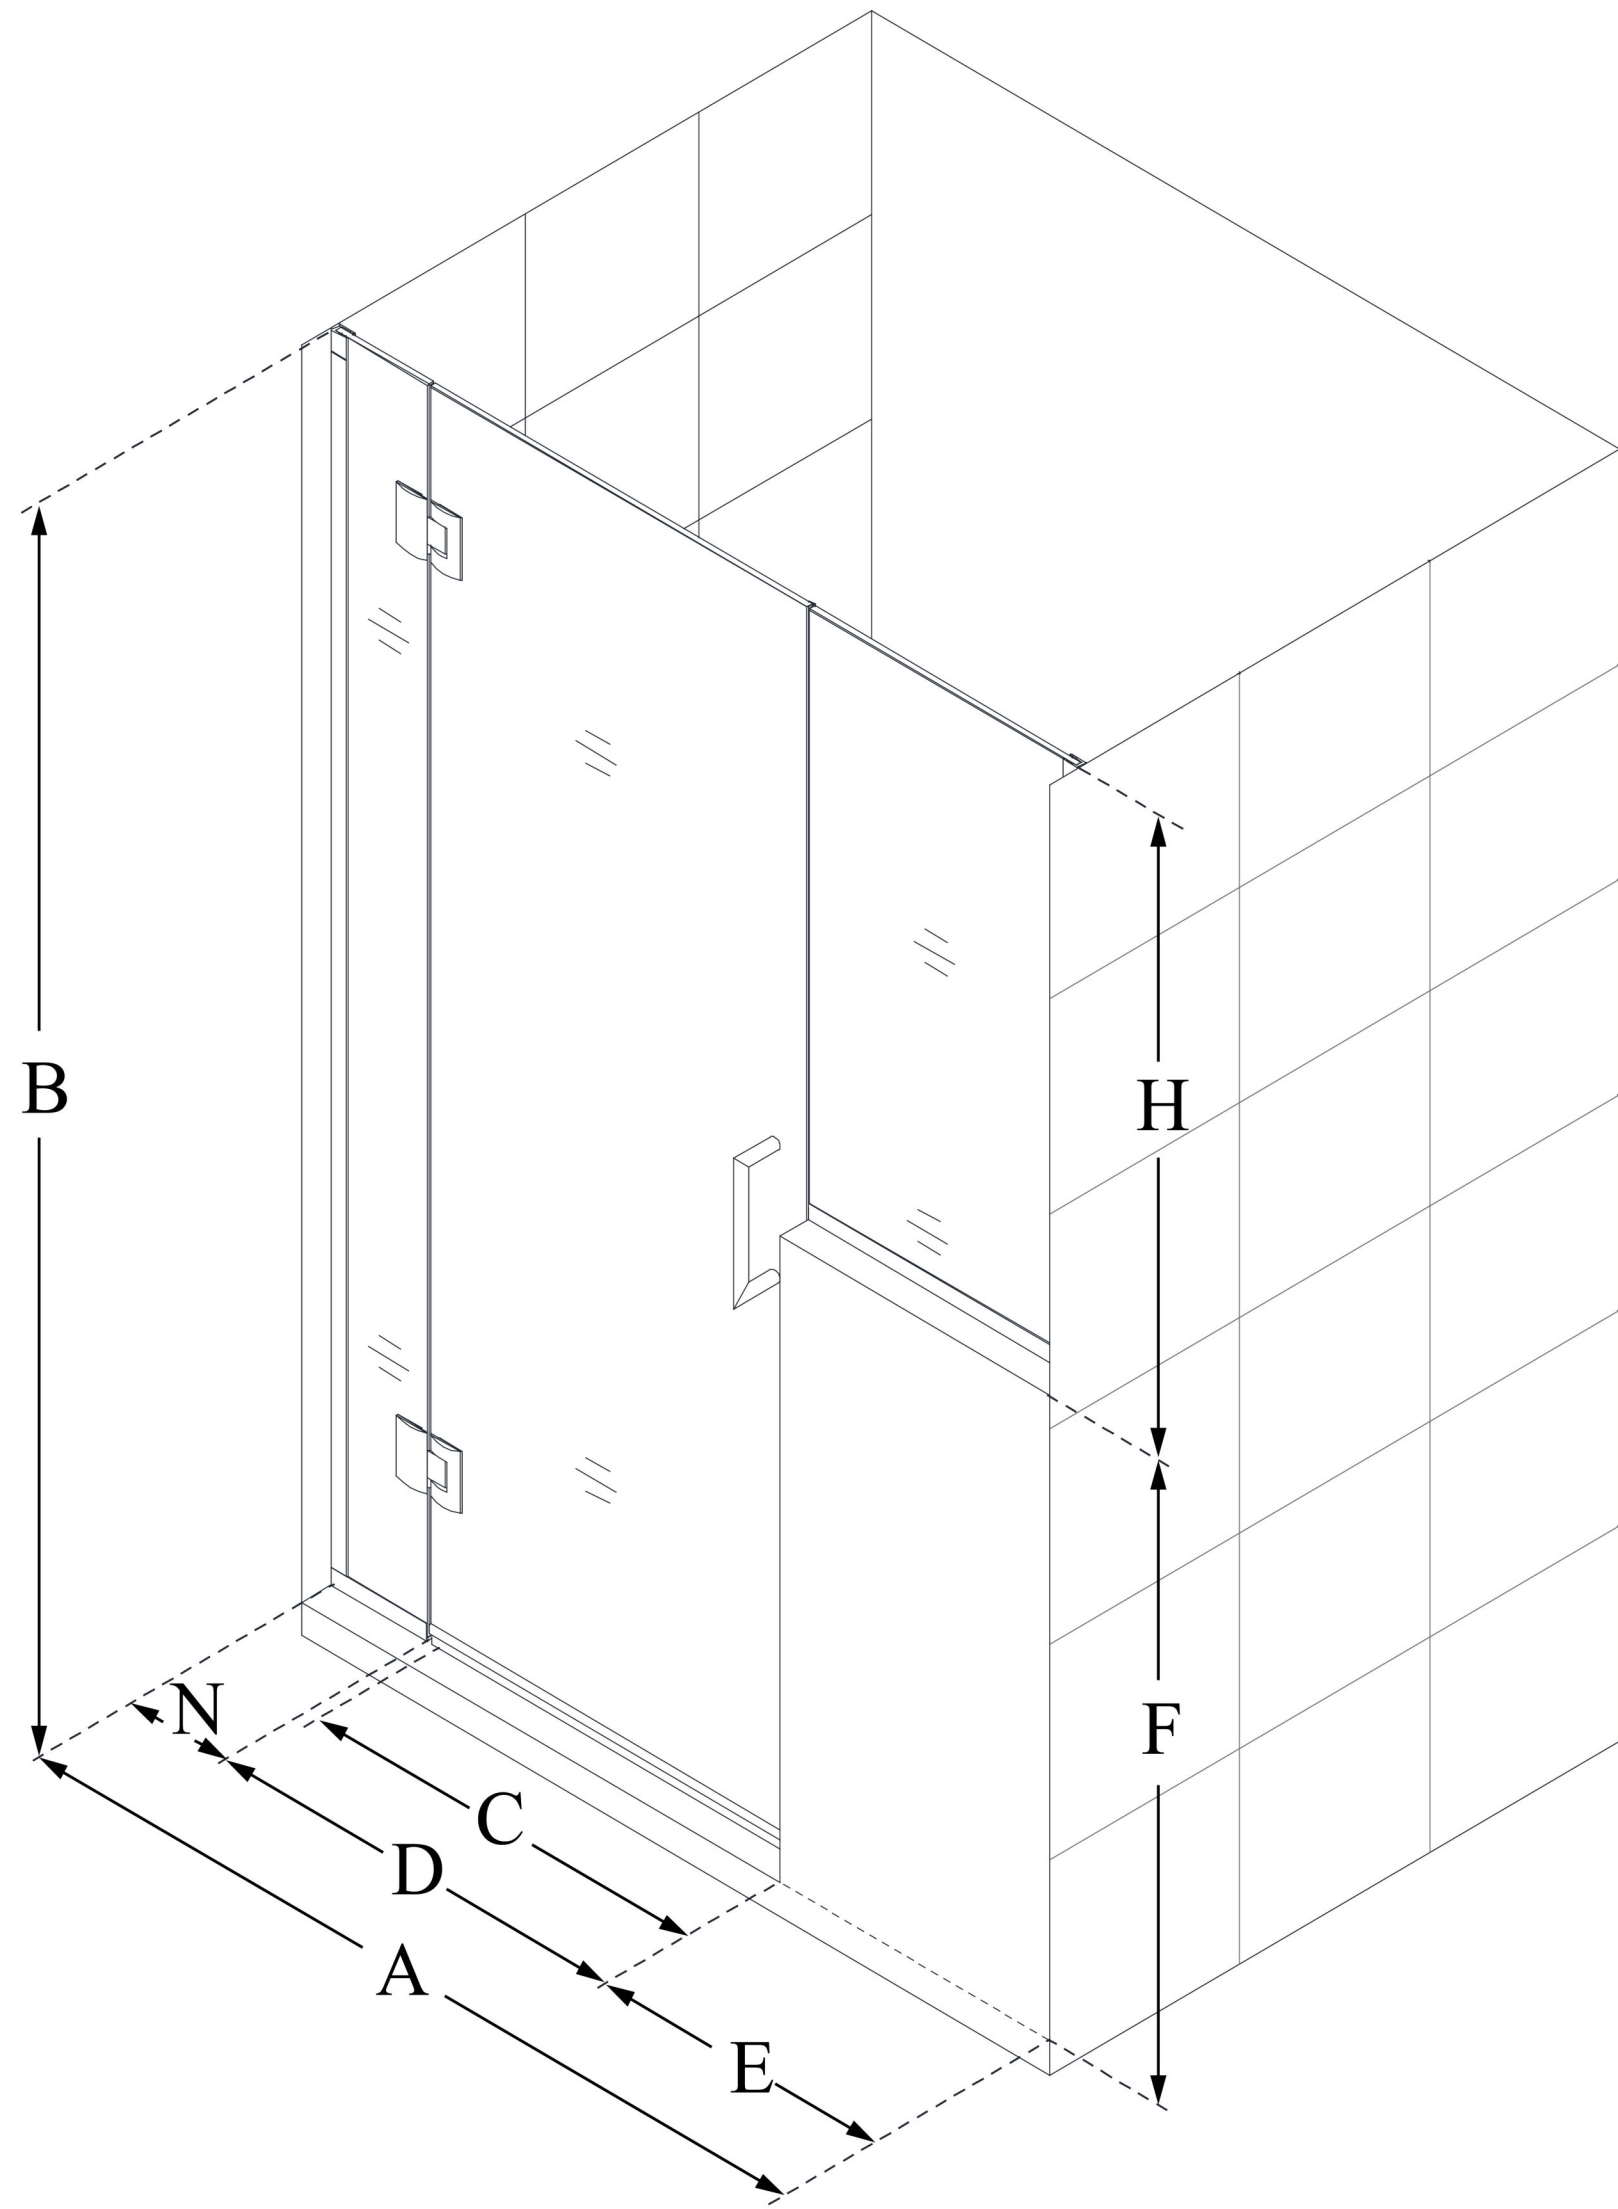

D1233036

UNIDOOR-X

DreamLine Unidoor-X 59-59 1/2 in. W x 72 in. H Frameless Hinged Shower Door, Clear Glass

SWING DOOR

**CONFIGURATION
DIMENSIONS:**

A: 59 - 59 1/2 in.
MODEL WIDTH

B: 72 in.
MODEL HEIGHT

C: 22 in.
ACCESS WIDTH

D: 23 in.
DOOR WIDTH

E: 30 in.
INLINE PANEL WIDTH

F: 36 in.
BUTTRESS WALL HEIGHT

H: 36 in.
BUTTRESS GLASS HEIGHT

N: 6 in.
HINGE PANEL WIDTH

DreamLine reserves the right to update or modify the hardware or materials pictured without prior notice for the purpose of product improvement and customer satisfaction.