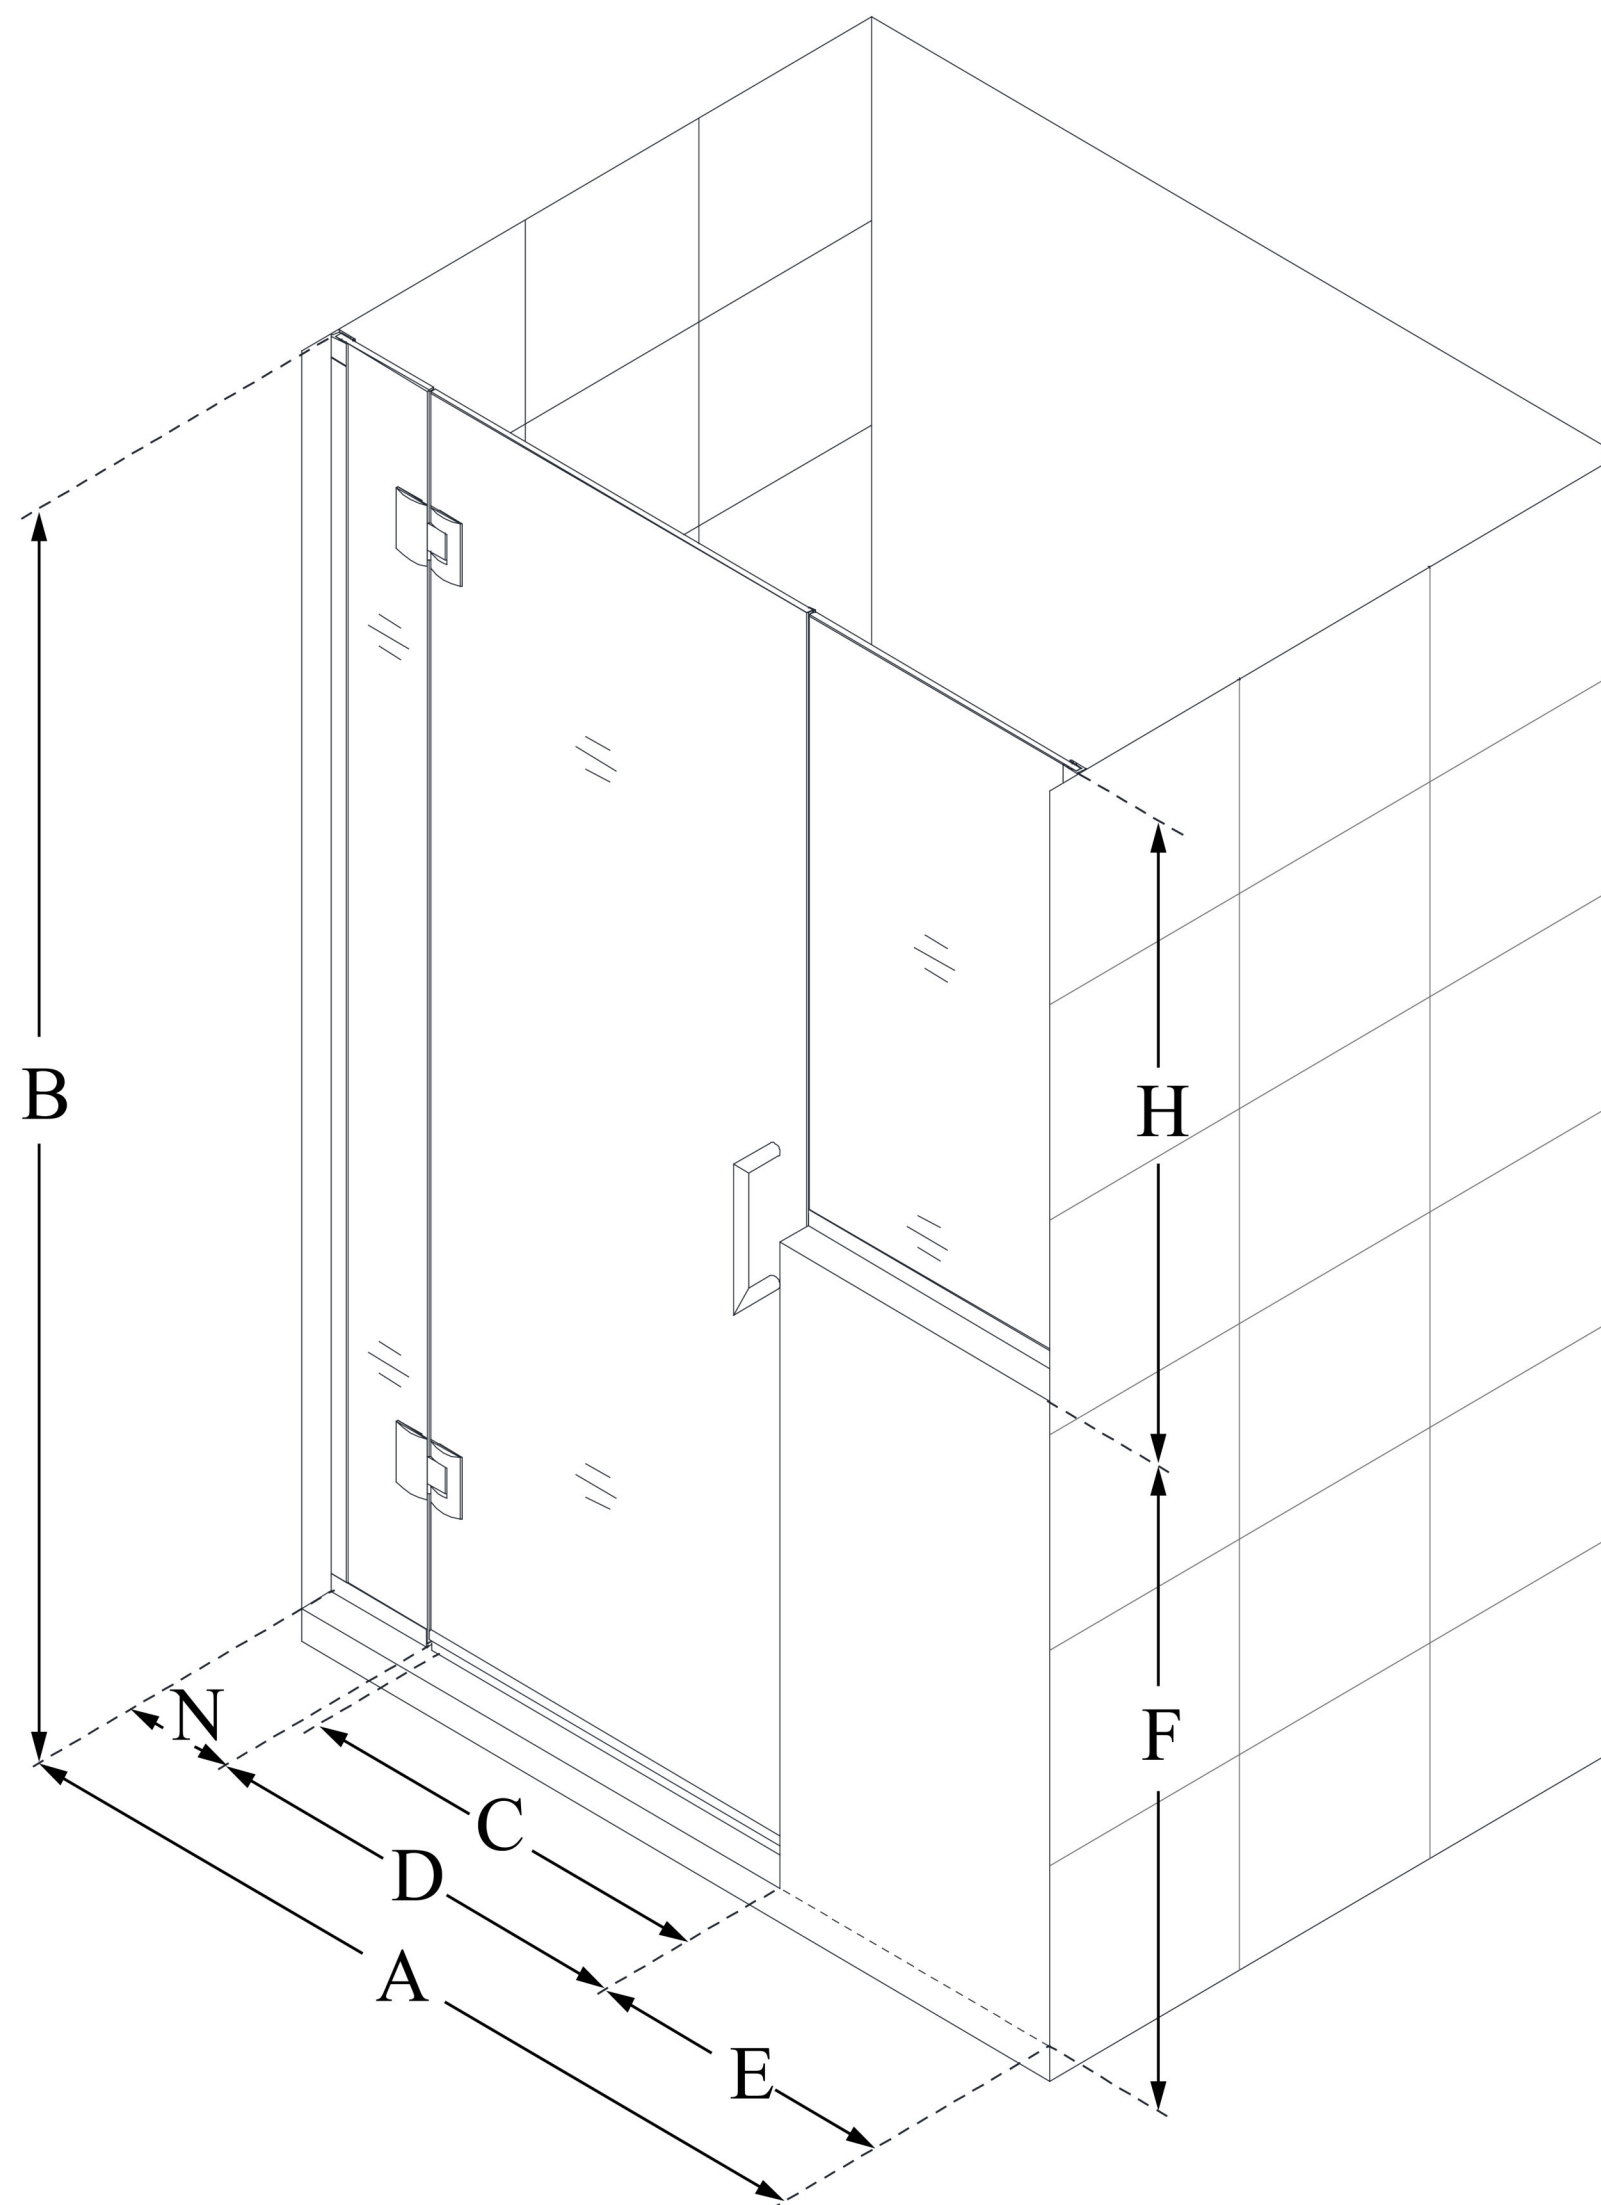

D1233034

UNIDOOR-X

DreamLine Unidoor-X 59-59 1/2 in. W x 72 in. H Frameless Hinged Shower Door, Clear Glass

SWING DOOR

**CONFIGURATION
DIMENSIONS:**

A: 59 - 59 1/2 in.

MODEL WIDTH

B: 72 in.

MODEL HEIGHT

C: 22 in.

ACCESS WIDTH

D: 23 in.

DOOR WIDTH

E: 30 in.

INLINE PANEL WIDTH

F: 38 in.

BUTTRESS WALL HEIGHT

H: 34 in.

BUTTRESS GLASS HEIGHT

N: 6 in.

HINGE PANEL WIDTH

DreamLine reserves the right to update or modify the hardware or materials pictured without prior notice for the purpose of product improvement and customer satisfaction.