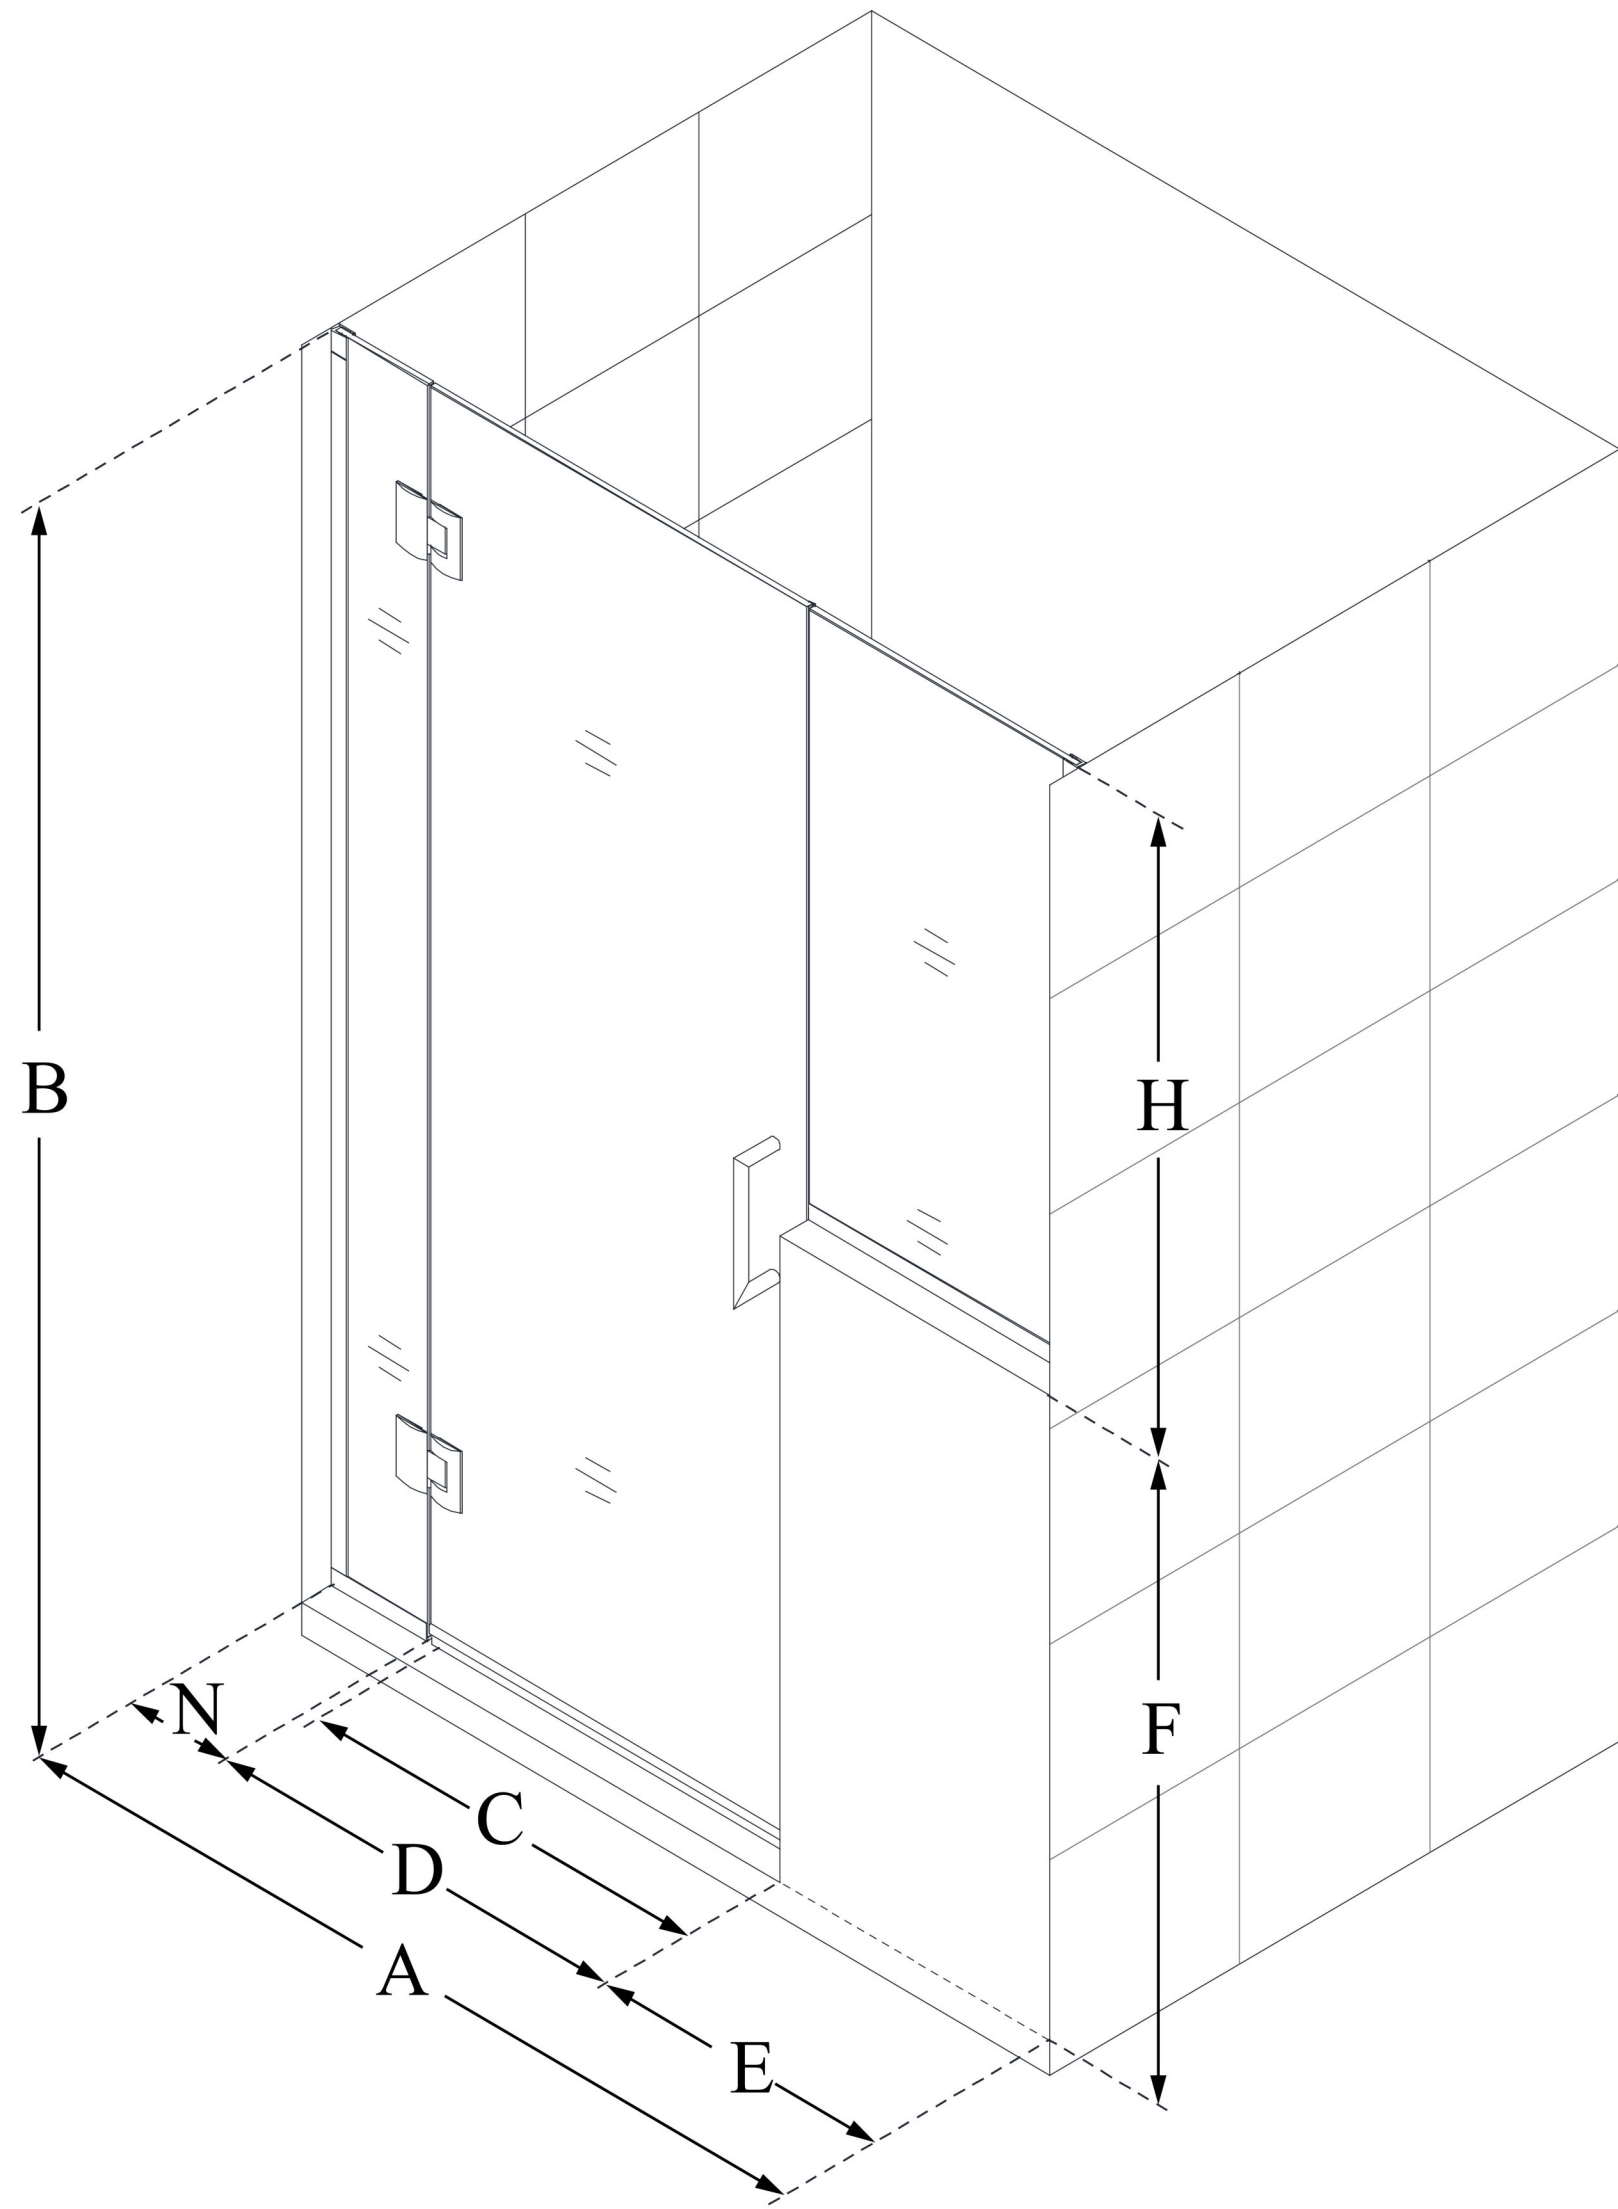

D1232436

UNIDOOR-X

DreamLine Unidoor-X 53-53 1/2 in. W x 72 in. H Frameless Hinged Shower Door, Clear Glass

SWING DOOR

**CONFIGURATION
DIMENSIONS:**

A: 53 - 53 1/2 in.
MODEL WIDTH

B: 72 in.
MODEL HEIGHT

C: 22 in.
ACCESS WIDTH

D: 23 in.
DOOR WIDTH

E: 24 in.
INLINE PANEL WIDTH

F: 36 in.
BUTTRESS WALL HEIGHT

H: 36 in.
BUTTRESS GLASS HEIGHT

N: 6 in.
HINGE PANEL WIDTH

DreamLine reserves the right to update or modify the hardware or materials pictured without prior notice for the purpose of product improvement and customer satisfaction.