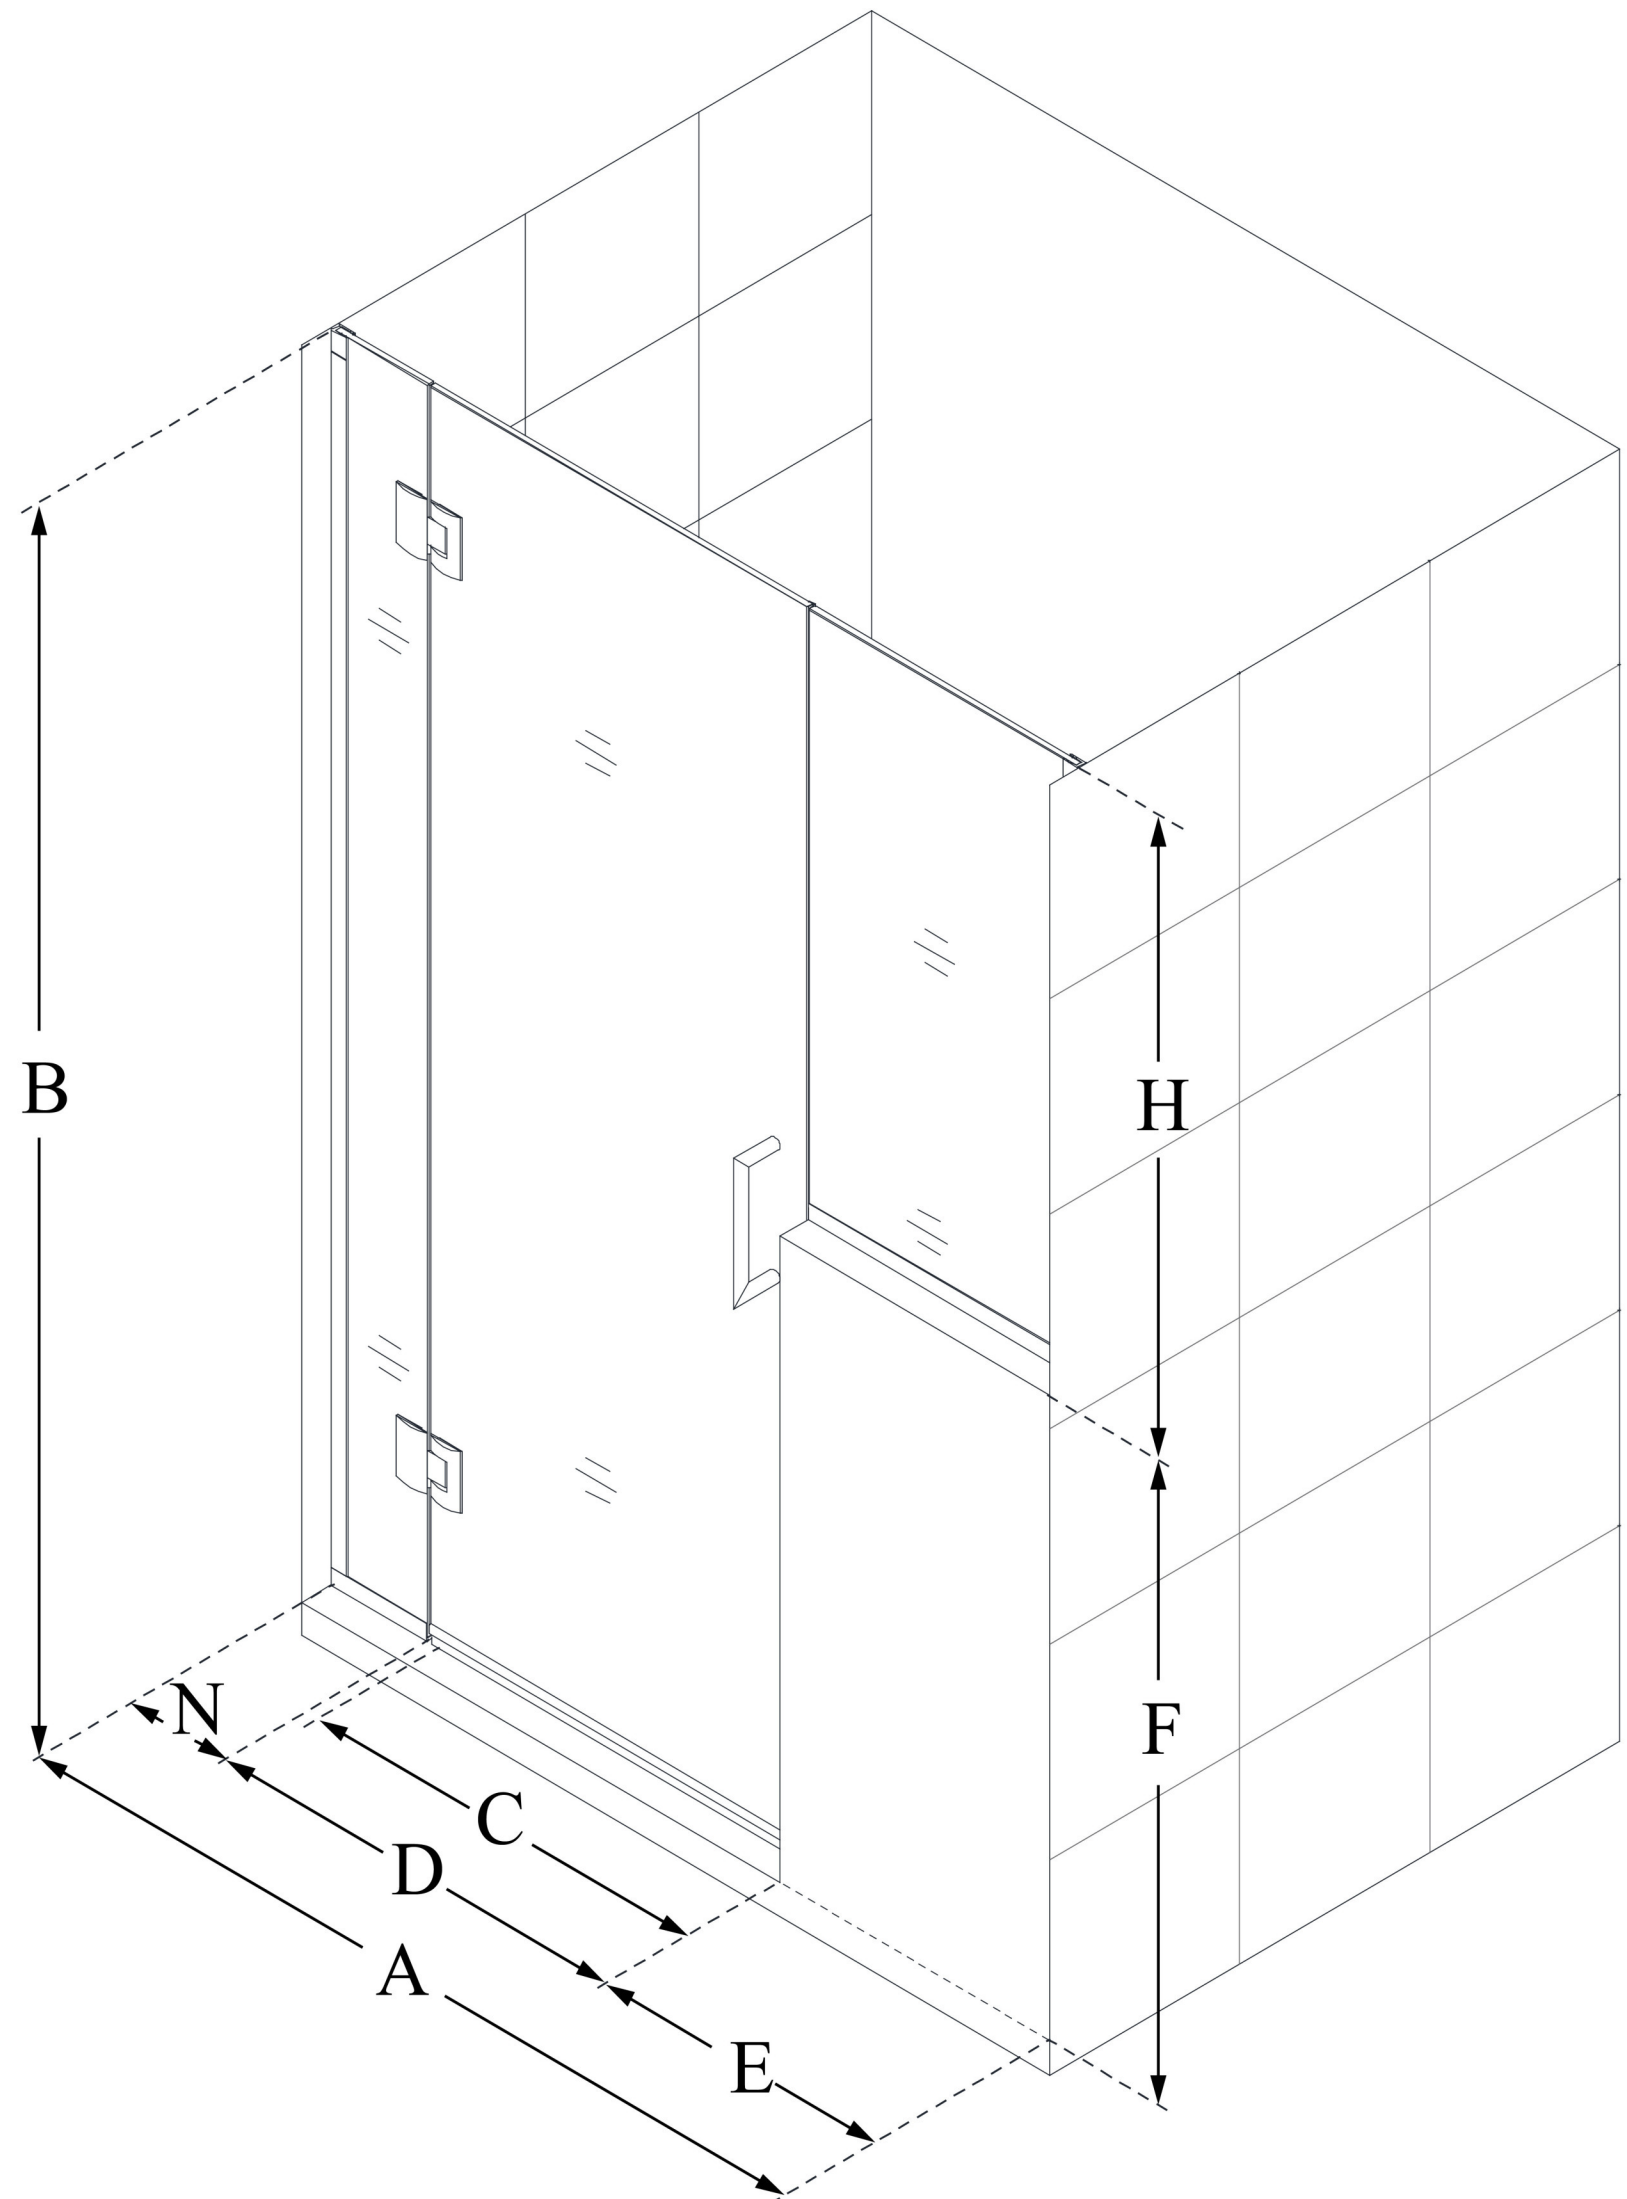

D1232434

UNIDOOR-X

DreamLine Unidoor-X 53-53 1/2
in. W x 72 in. H Frameless Hinged
Shower Door, Clear Glass

SWING DOOR

CONFIGURATION DIMENSIONS:

A: 53 - 53 1/2 in.

MODEL WIDTH

B: 72 in.

MODEL HEIGHT

C: 22 in.

ACCESS WIDTH

D: 23 in.

DOOR WIDTH

E: 24 in.

INLINE PANEL WIDTH

F: 38 in.

BUTTRESS WALL HEIGHT

H: 34 in.

BUTTRESS GLASS HEIGHT

N: 6 in.

HINGE PANEL WIDTH

DreamLine reserves the right to update or modify the hardware or materials pictured without prior notice for the purpose of product improvement and customer satisfaction.