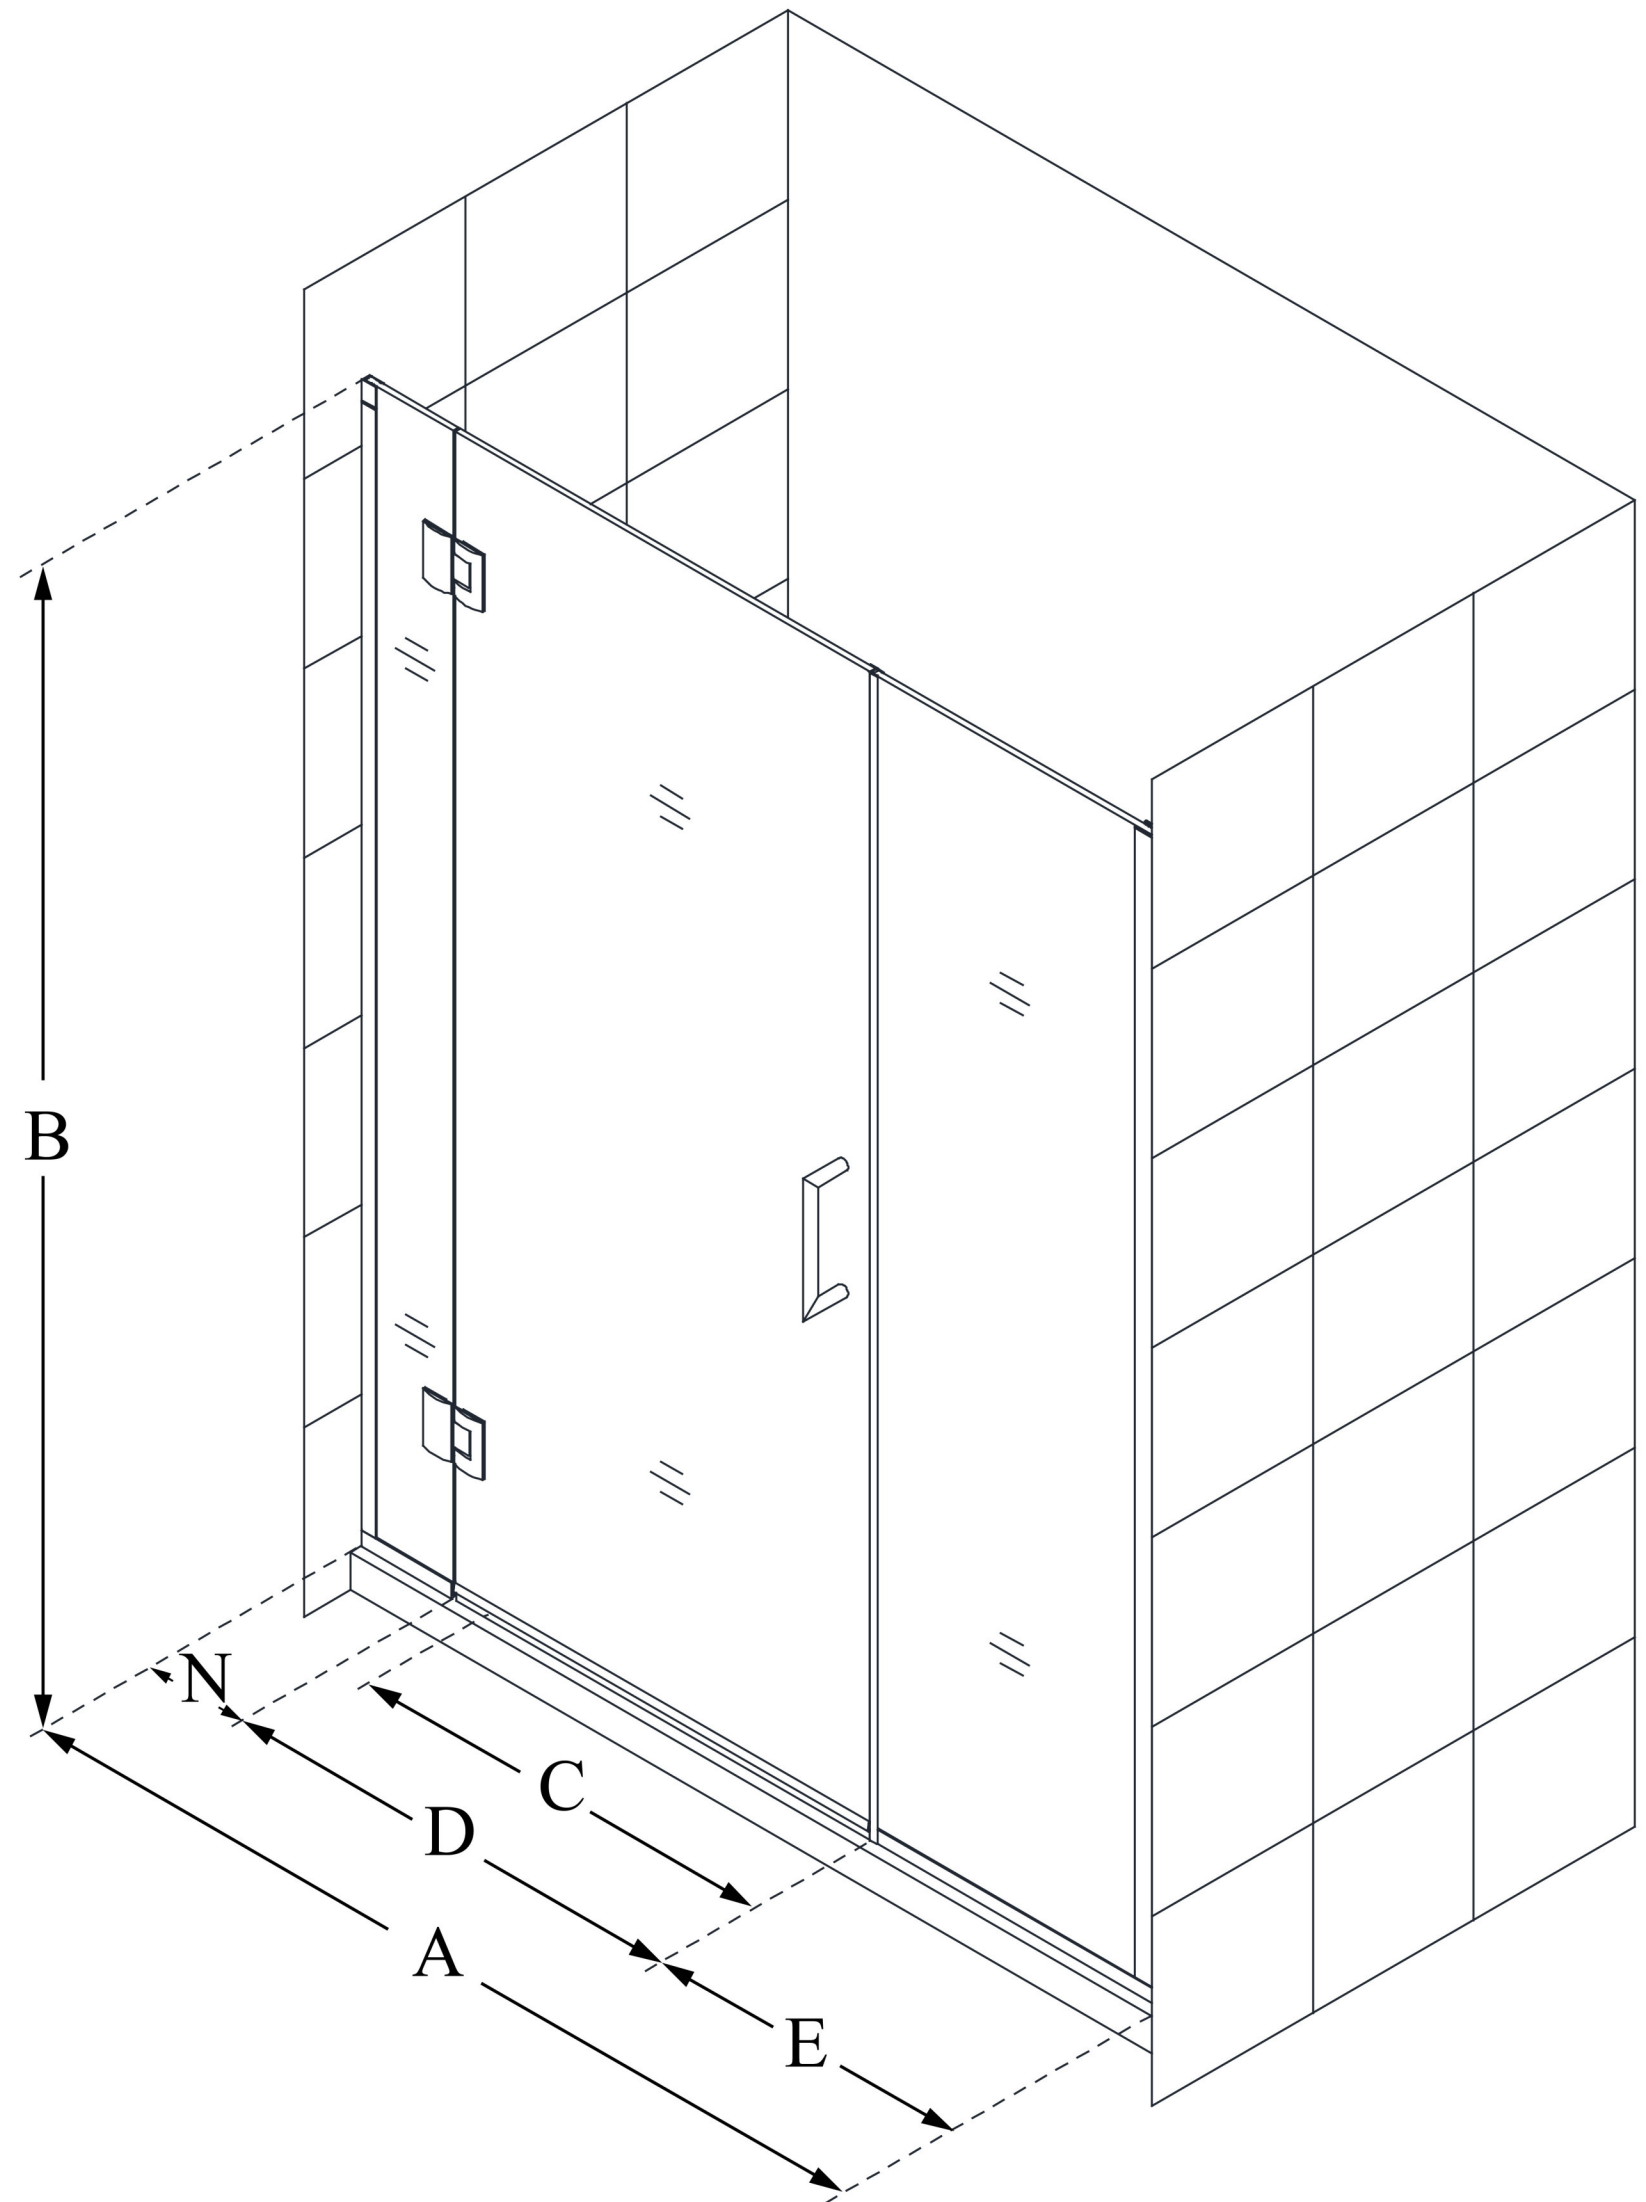

## UNIDOOR-X

DreamLine Unidoor-X 51-51 1/2  
in. W x 72 in. H Frameless Hinged  
Shower Door, Clear Glass

**SWING DOOR**

### CONFIGURATION DIMENSIONS:

**A: 51 - 51 1/2 in.**

MODEL WIDTH

**B: 72 in.**

MODEL HEIGHT

**C: 22 in.**

ACCESS WIDTH

**D: 23 in.**

DOOR WIDTH

**E: 22 in.**

INLINE PANEL WIDTH

**N: 6 in.**

HINGE PANEL WIDTH

DreamLine reserves the right to update or modify the hardware or materials pictured without prior notice for the purpose of product improvement and customer satisfaction.