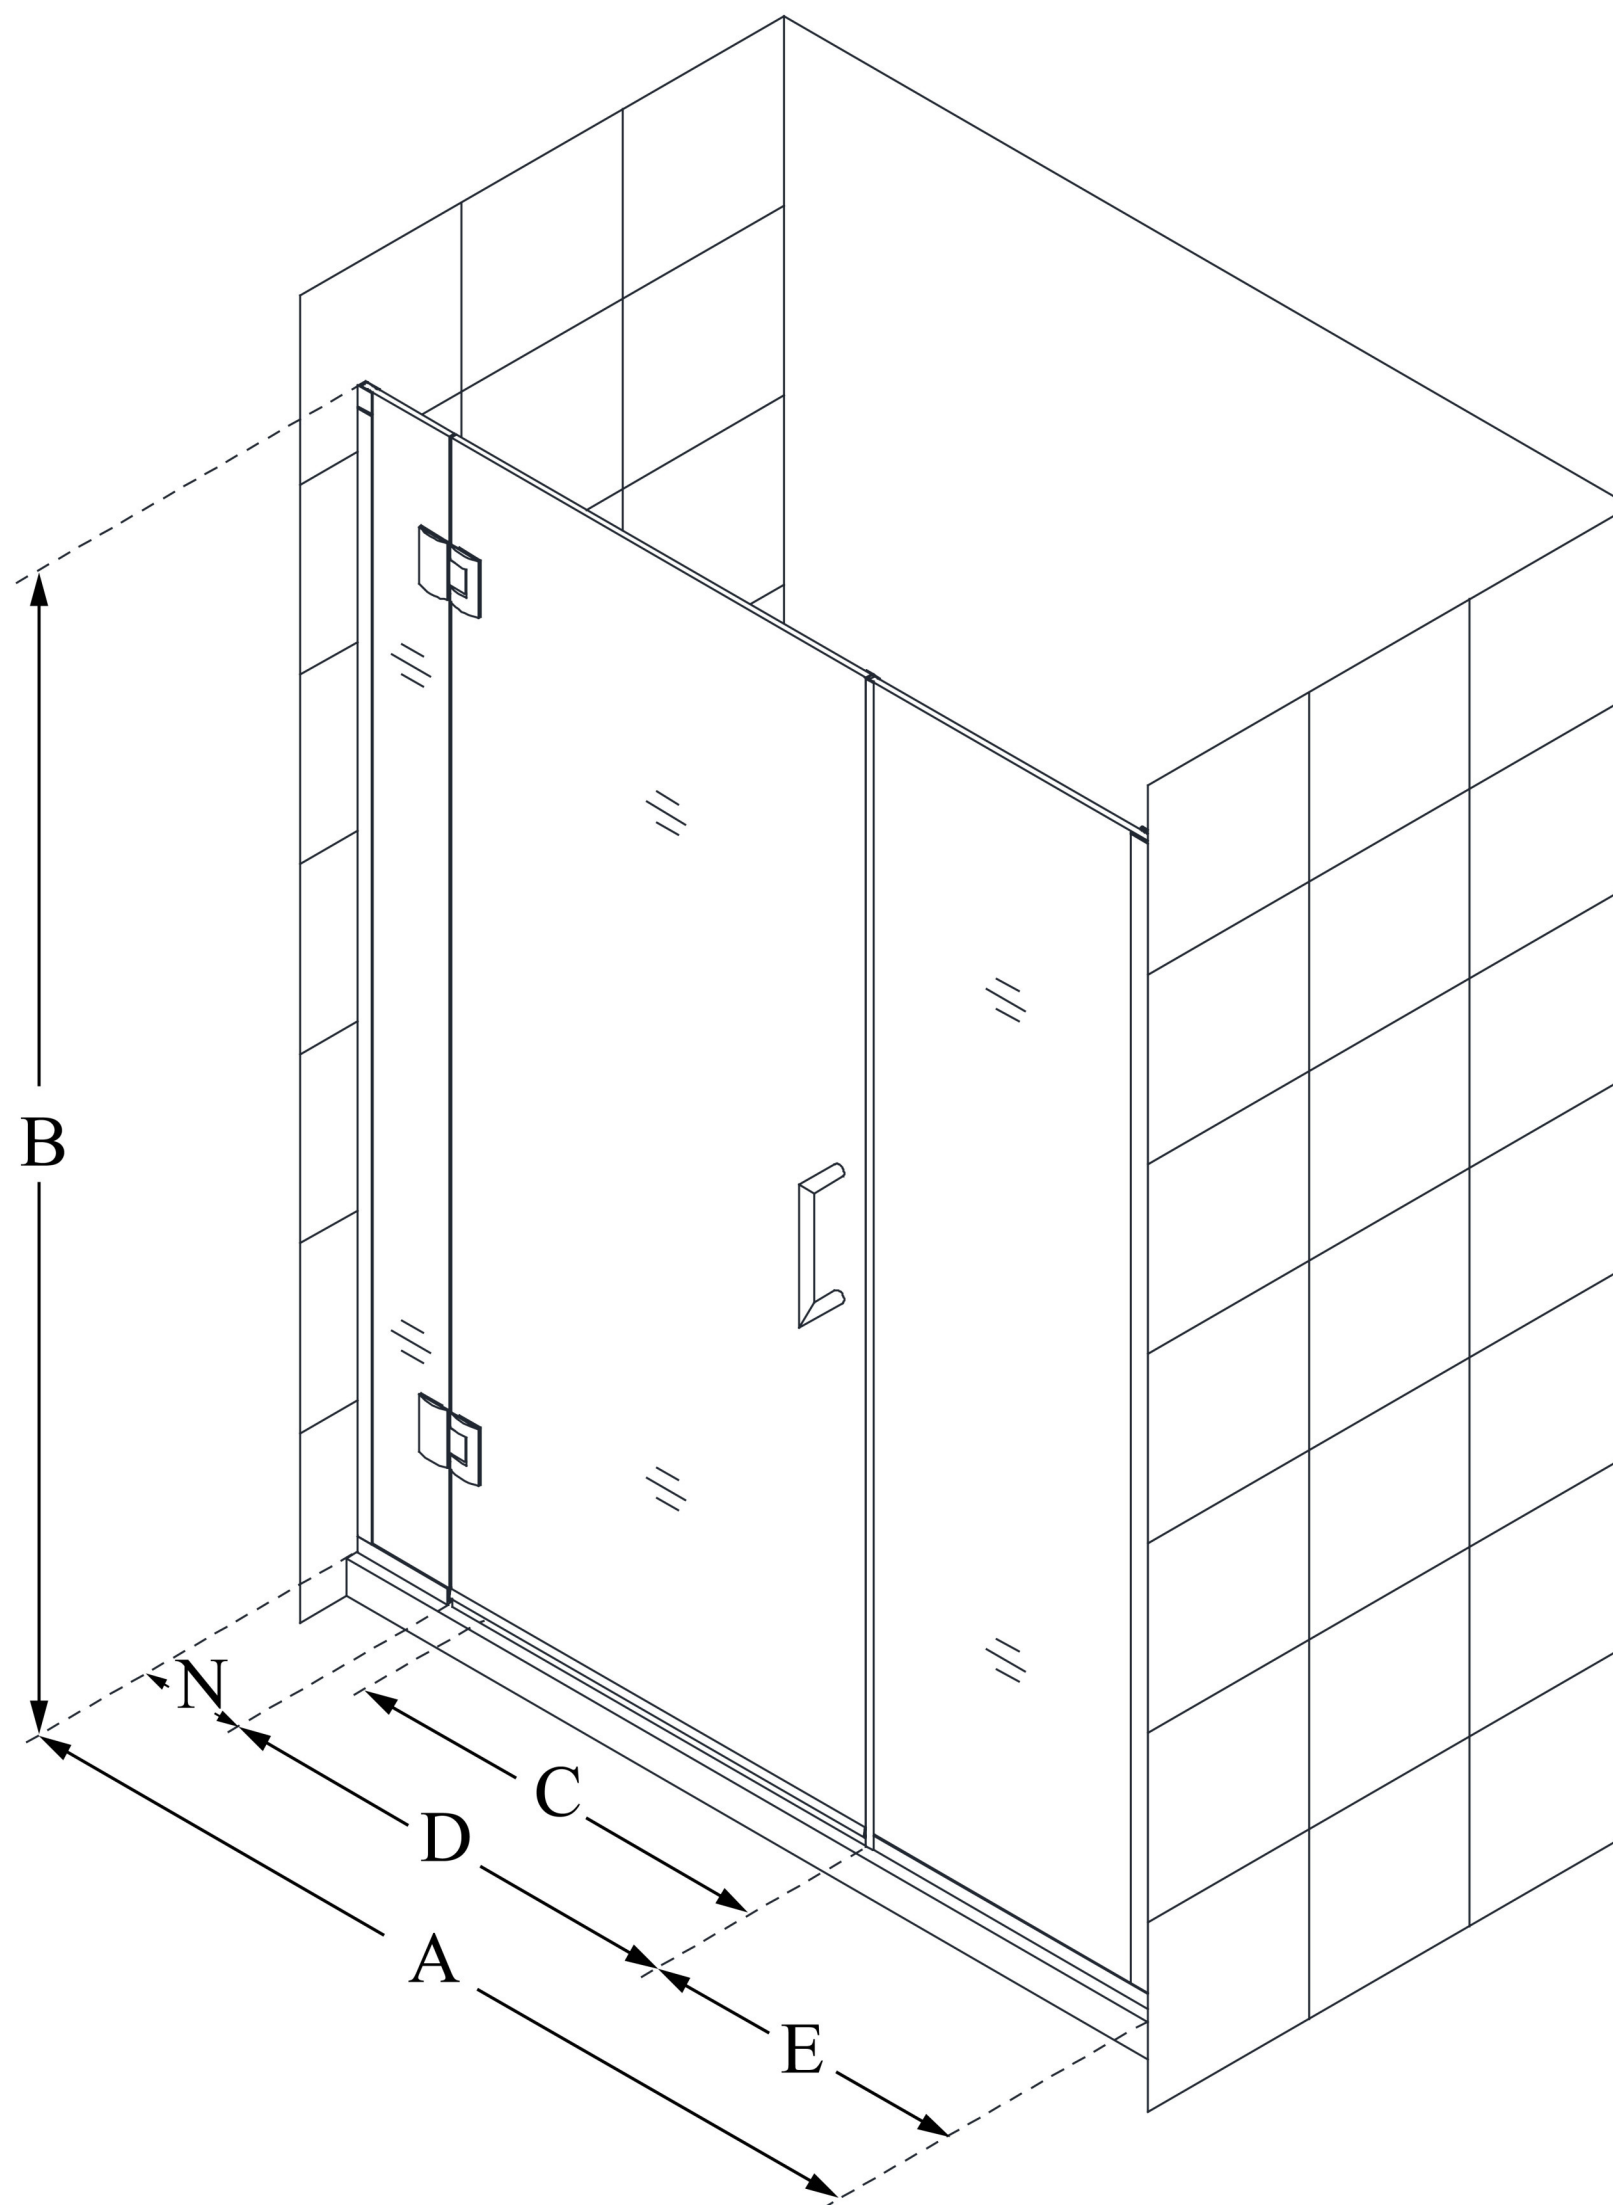

D12322572

UNIDOOR-X

DreamLine Unidoor-X 51 1/2-52
in. W x 72 in. H Frameless Hinged
Shower Door, Clear Glass

SWING DOOR

CONFIGURATION DIMENSIONS:

A: 51 1/2 - 52 in.

MODEL WIDTH

B: 72 in.

MODEL HEIGHT

C: 22 in.

ACCESS WIDTH

D: 23 in.

DOOR WIDTH

E: 22 1/2 in.

INLINE PANEL WIDTH

N: 6 in.

HINGE PANEL WIDTH

DreamLine reserves the right to update or modify the hardware or materials pictured without prior notice for the purpose of product improvement and customer satisfaction.