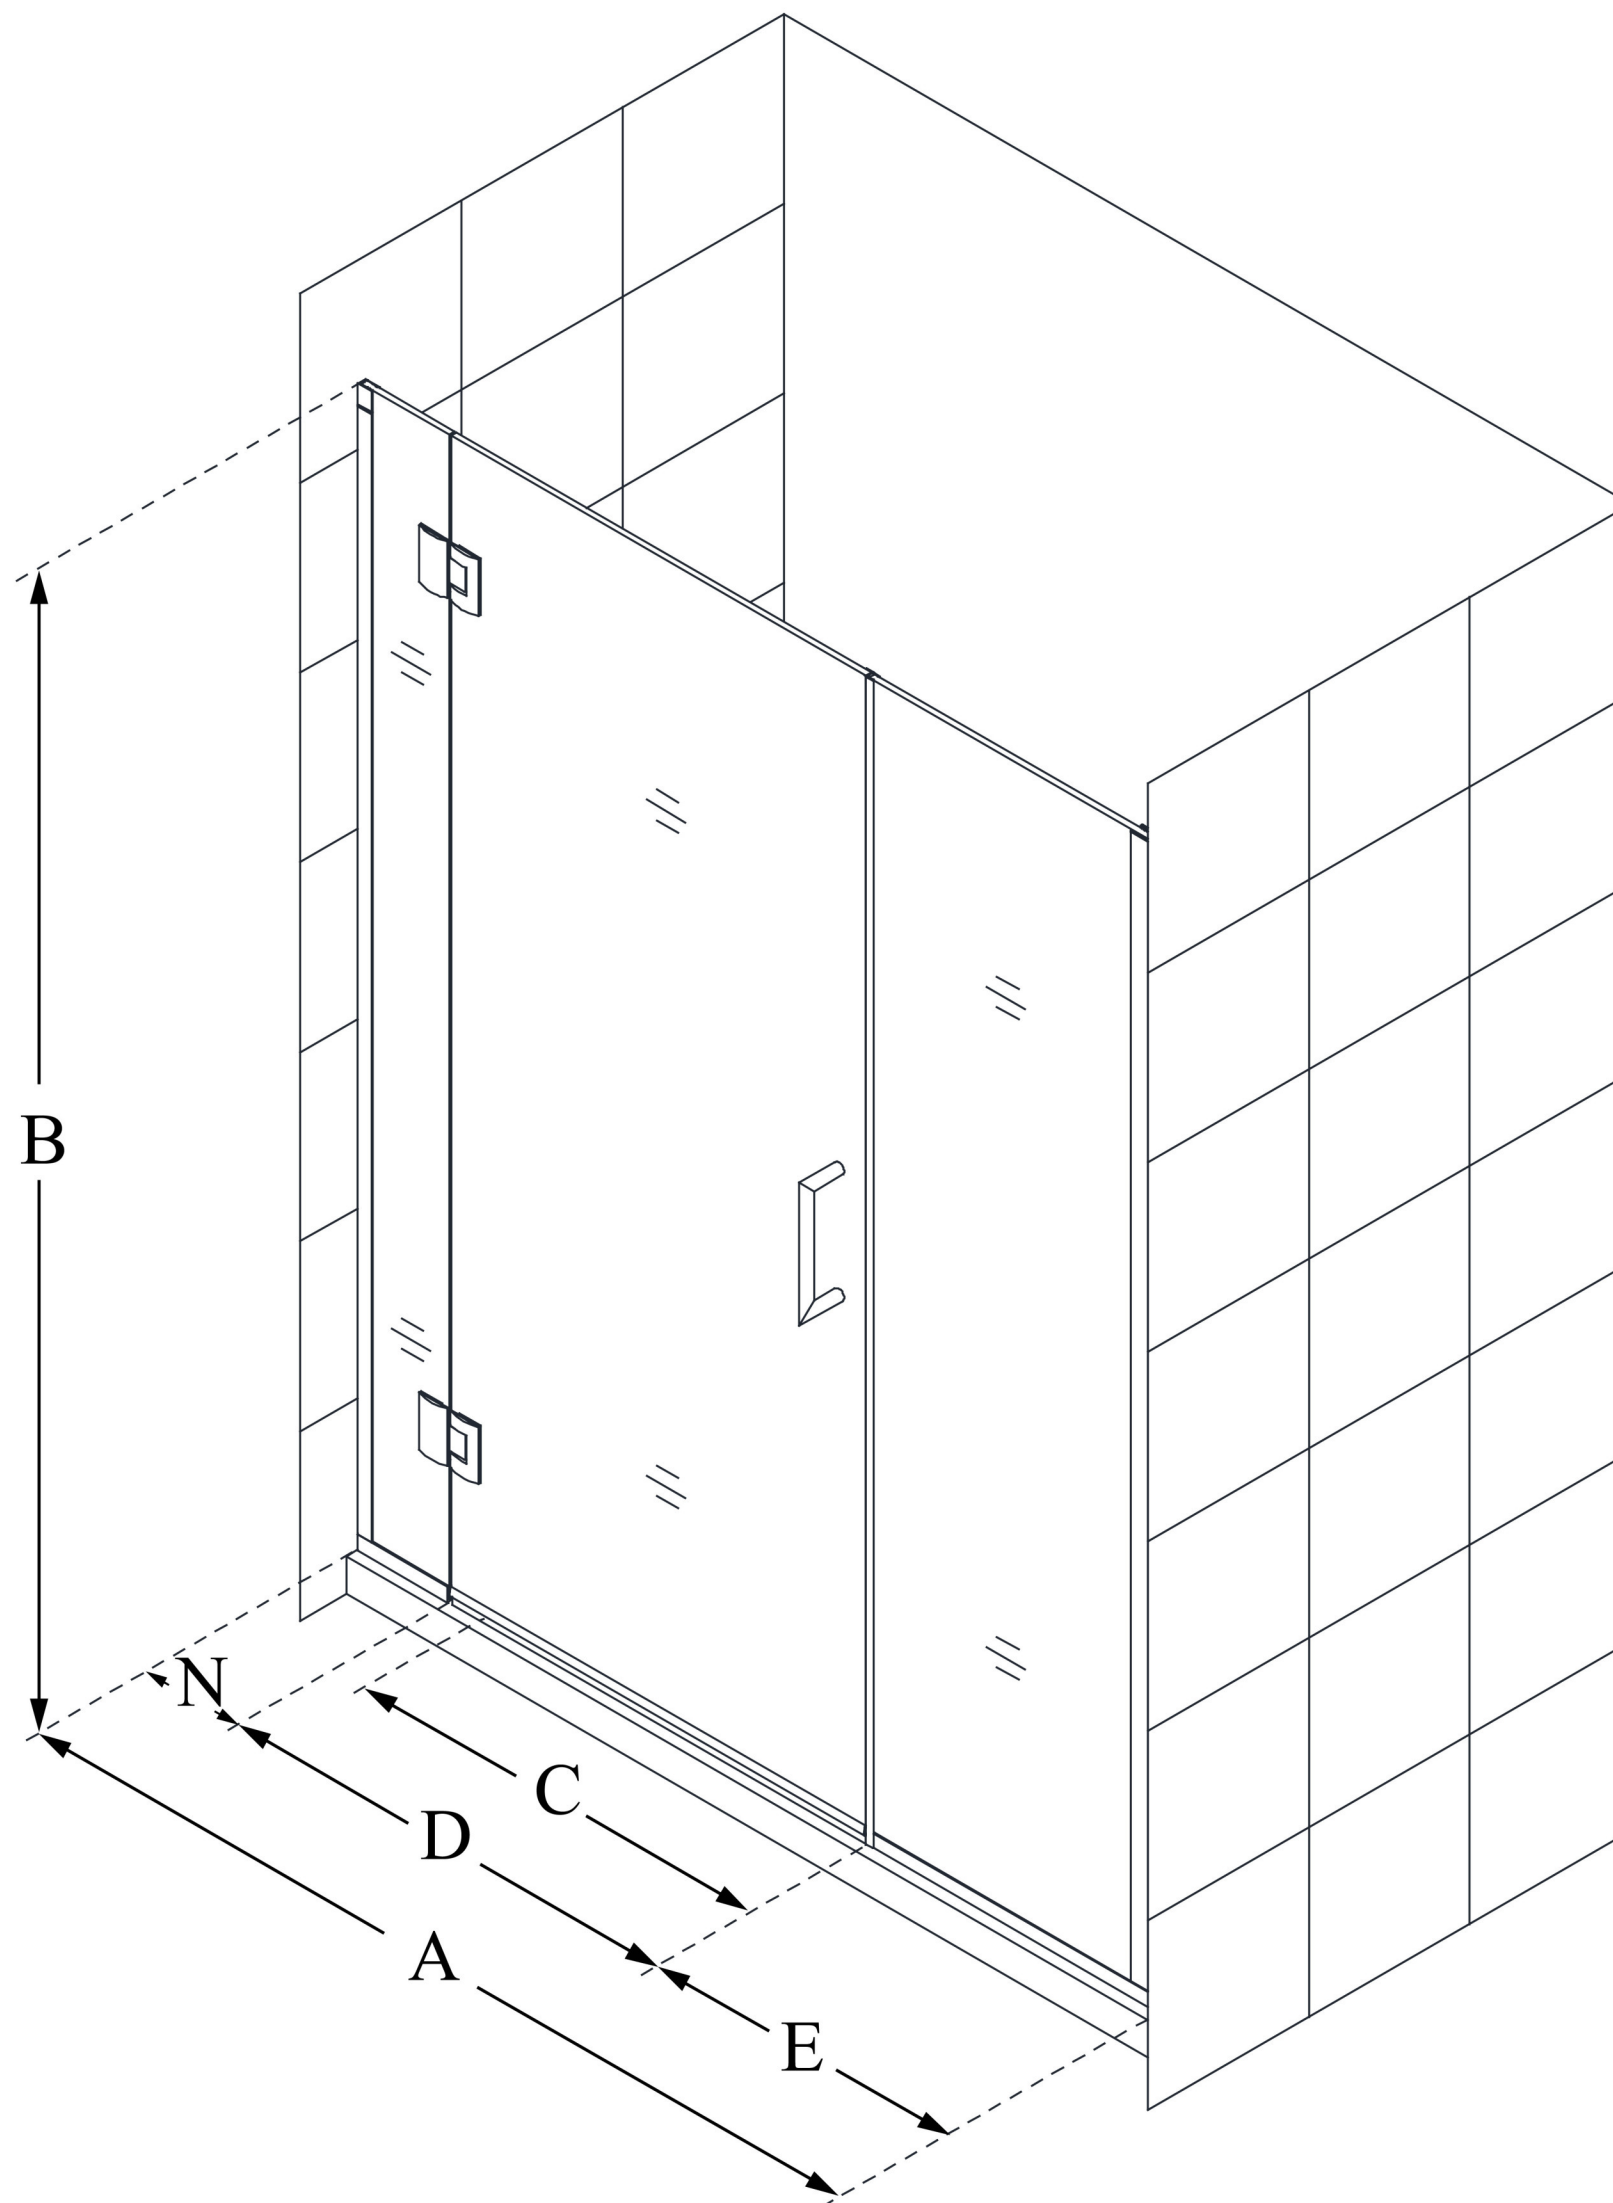

D1231472

UNIDOOR-X

DreamLine Unidoor-X 43-43 1/2
in. W x 72 in. H Frameless Hinged
Shower Door, Clear Glass

SWING DOOR

CONFIGURATION DIMENSIONS:

A: 43 - 43 1/2 in.

MODEL WIDTH

B: 72 in.

MODEL HEIGHT

C: 22 in.

ACCESS WIDTH

D: 23 in.

DOOR WIDTH

E: 14 in.

INLINE PANEL WIDTH

N: 6 in.

HINGE PANEL WIDTH

DreamLine reserves the right to update or modify the hardware or materials pictured without prior notice for the purpose of product improvement and customer satisfaction.