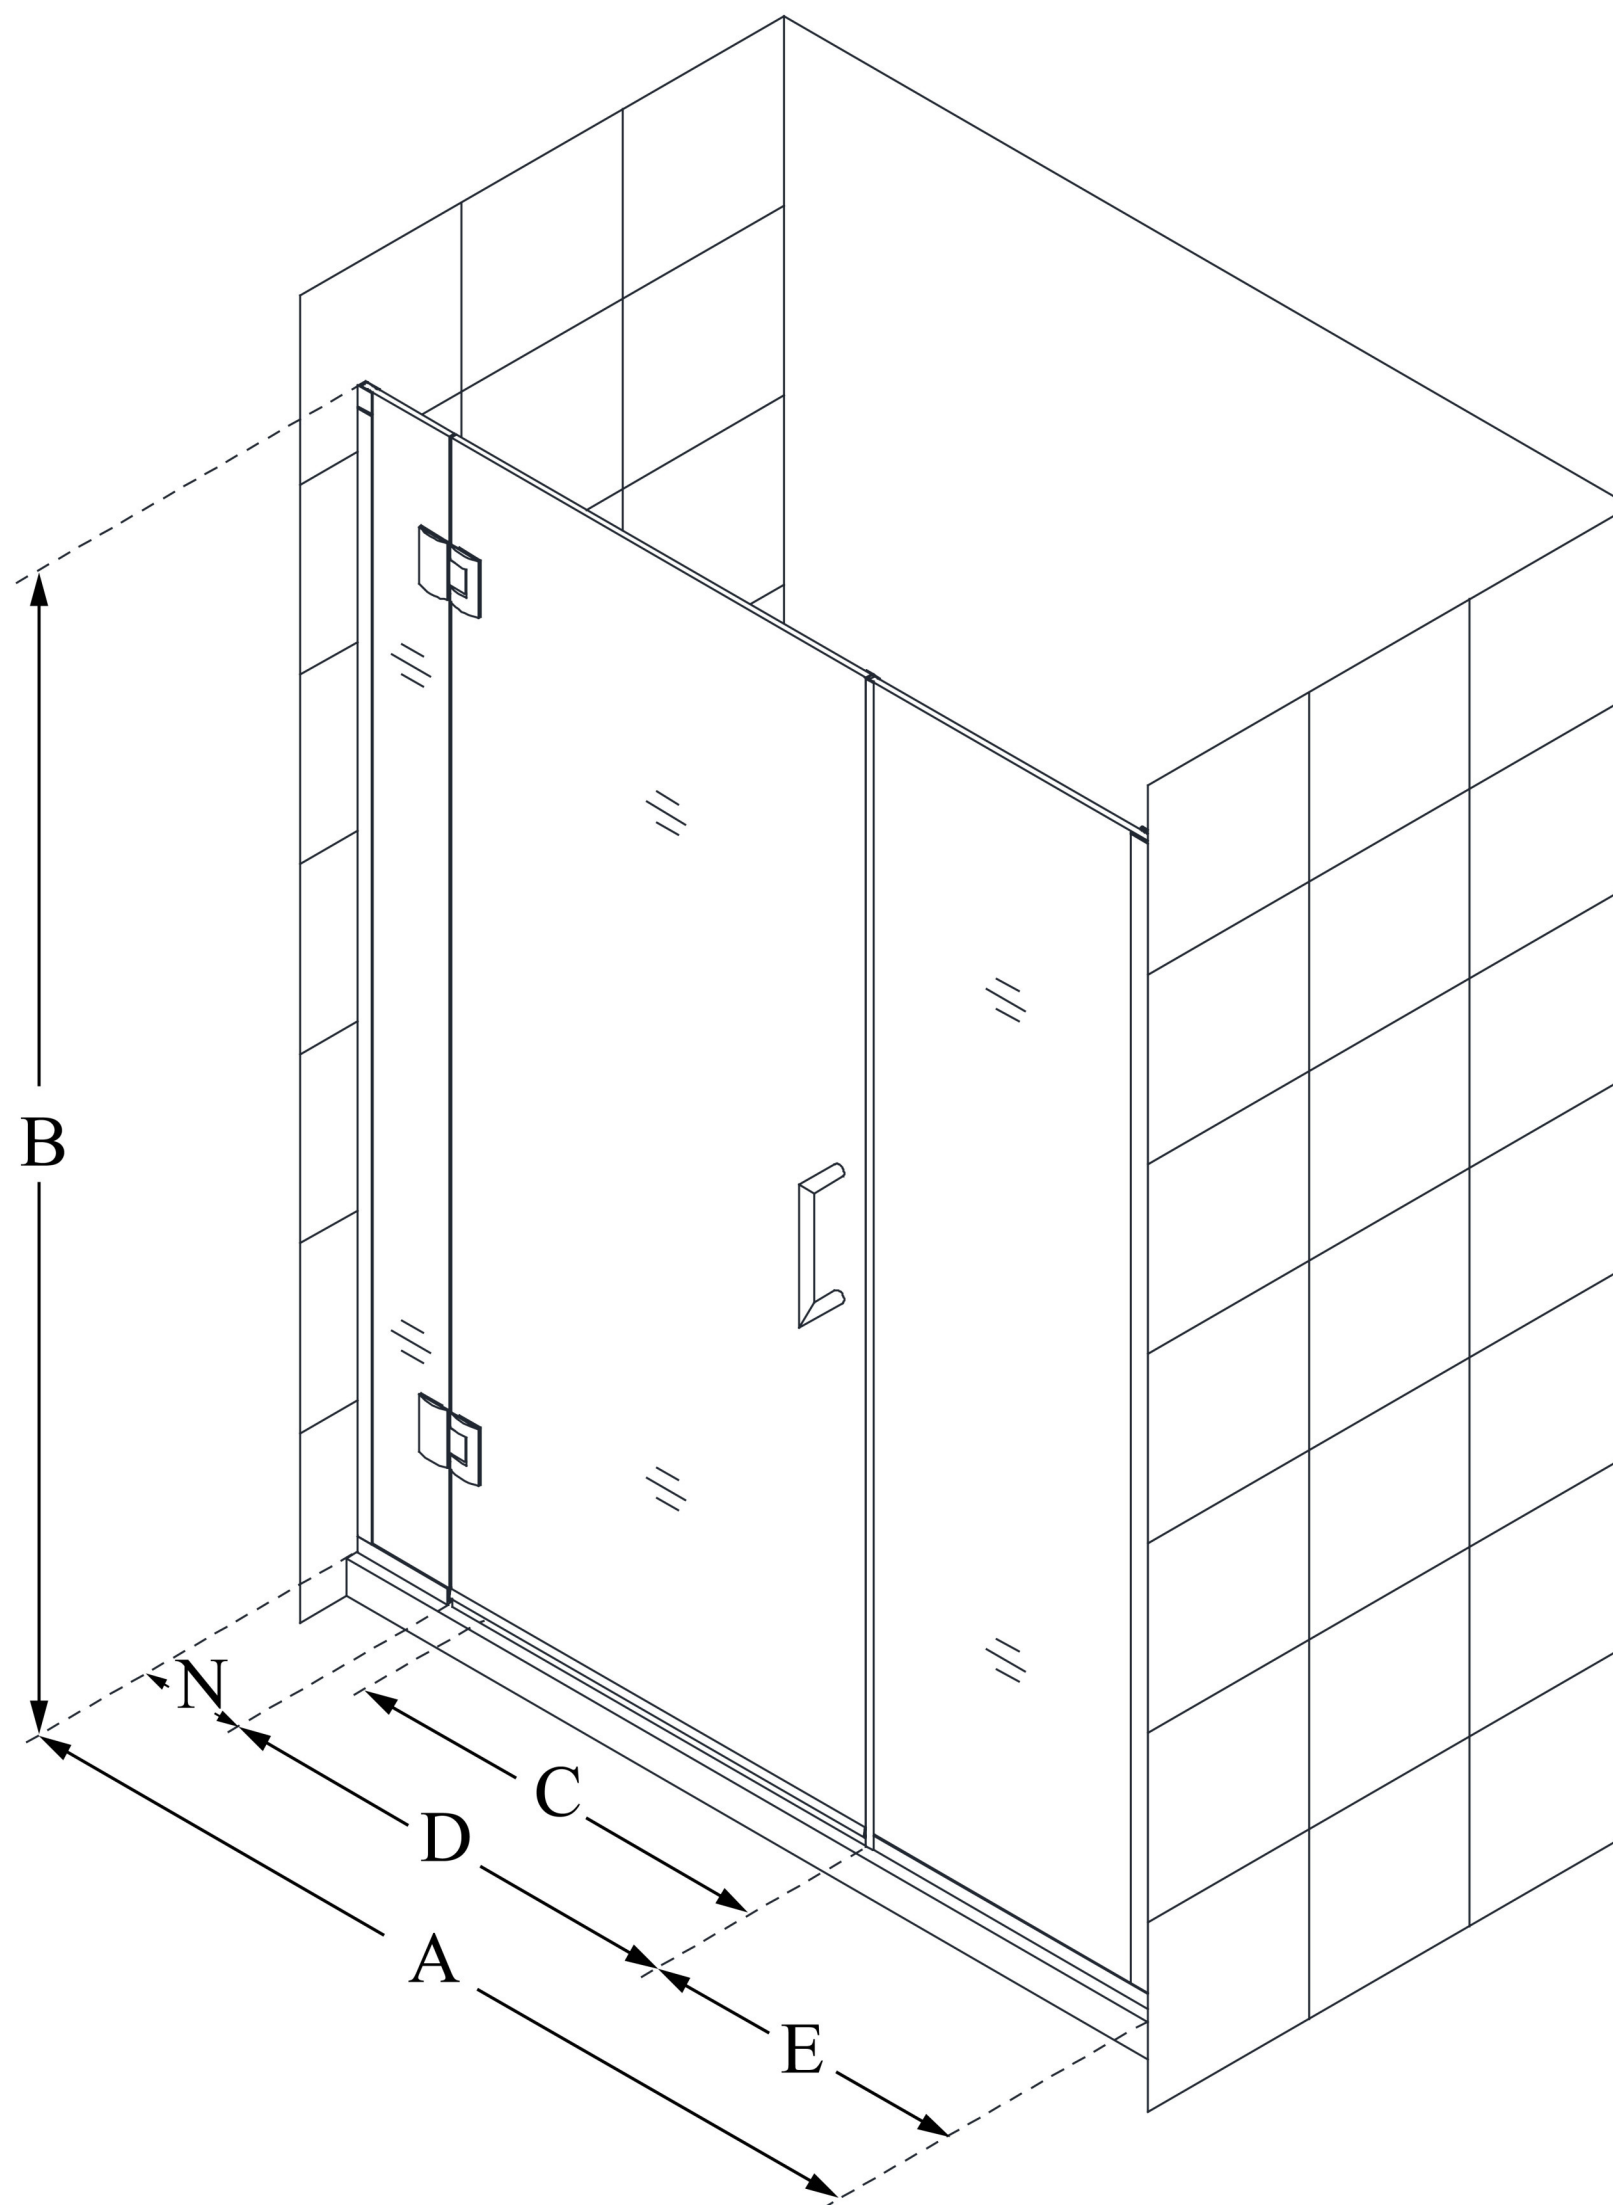

D1230672

UNIDOOR-X

DreamLine Unidoor-X 35-35 1/2
in. W x 72 in. H Frameless Hinged
Shower Door, Clear Glass

SWING DOOR

CONFIGURATION DIMENSIONS:

A: 35 - 35 1/2 in.

MODEL WIDTH

B: 72 in.

MODEL HEIGHT

C: 22 in.

ACCESS WIDTH

D: 23 in.

DOOR WIDTH

E: 6 in.

INLINE PANEL WIDTH

N: 6 in.

HINGE PANEL WIDTH

DreamLine reserves the right to update or modify the hardware or materials pictured without prior notice for the purpose of product improvement and customer satisfaction.