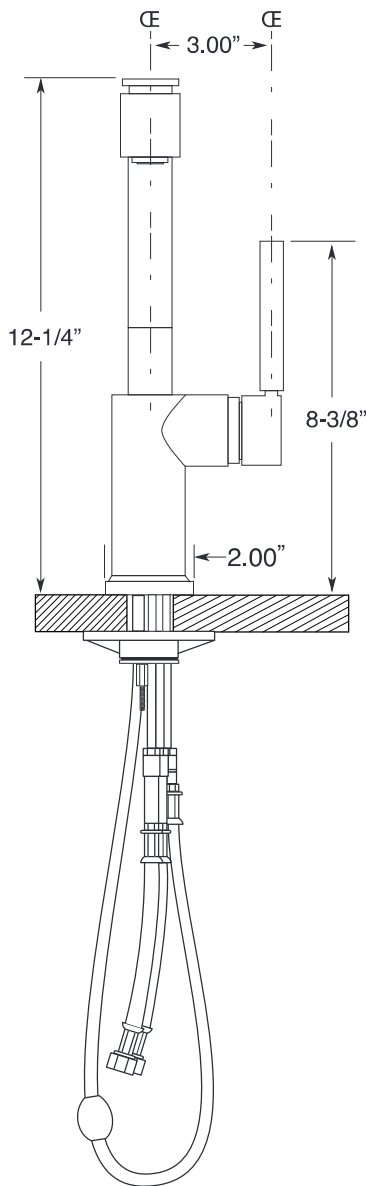

**SPECIFICATIONS**

**Kitchen & Bar**

Contemporary Kitchen Pullout  
1.3800023

**FEATURES:**

- All brass construction
- Available in 4 Sigma finishes only: Chrome/Matte Black/Sable Bronze/Satin Nickel
- High Pressure nylon reinforced hose for quiet operation and reduced friction.
- Dual function sprayer and swivel spout
- Maximum deck thickness: 1-3/4"
- Replacement cartridge: 18.07.156
- Certified to meet or exceed the following codes and standards:  
ASME A112.18.1/CSA B125.1-2011  
NSF/ANSI 61-2011A

NOTE: Spout and valves install through 1-1/4" diameter holes

Note: Measurements are subject to change or cancellation. No responsibility is assumed for use of superseded or voided pages.