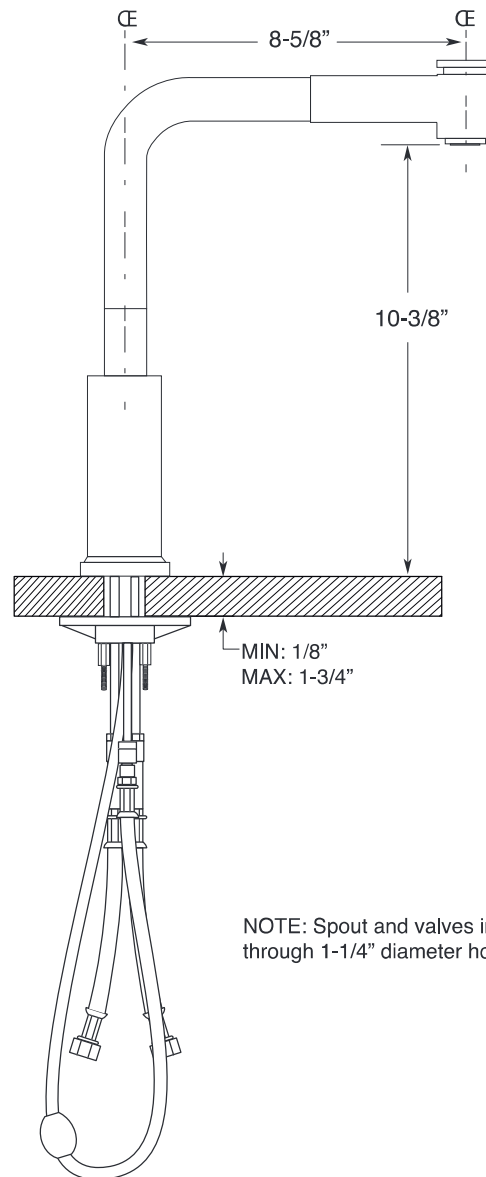

**SPECIFICATIONS**

**Kitchen & Bar**

Contemporary Kitchen Pullout  
1.3800023

**FEATURES:**

- All brass construction
- Available in 4 Sigma finishes only: Chrome/Matte Black/Sable Bronze/Satin Nickel
- High Pressure nylon reinforced hose for quiet operation and reduced friction.
- Dual function sprayer and swivel spout
- Maximum deck thickness: 1-3/4"
- Replacement cartridge: 18.07.156
- Certified to meet or exceed the following codes and standards:  
ASME A112.18.1/CSA B125.1-2011  
NSF/ANSI 61-2011A

NOTE: Spout and valves install through 1-1/4" diameter holes

Note: Measurements are subject to change or cancellation. No responsibility is assumed for use of superseded or voided pages.