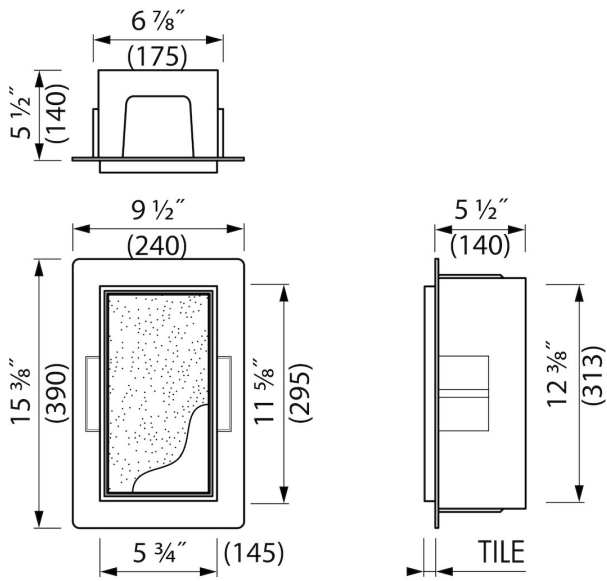

TECHNICAL DRAWINGS

Sales Office USA

ESS USA
561 Acorn Street, Unit M | Deer Park, NY 11729
T. (888) 317-7927 | F. (888) 488-1617
sales@easydrainusa.com | www.easydrainusa.com

Manufacturer

Easy Sanitary Solutions
Warschauerstraße 1 | 48455 Bad Bentheim | Germany
T. +49 (0) 59 24 29 91 568 | F. +49 (0) 59 24 29 91 537
info@esspost.com | www.easydrain.de