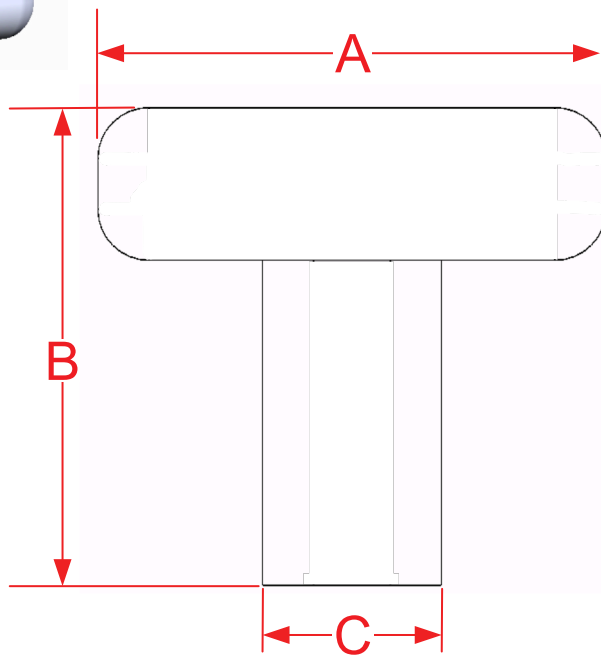

787, 788 & 789 Cabinet Knob Series

Finishes for Life
TARNISH-FREE GUARANTEED

	A	B	C
Part #	Diameter	Projection	Base
787	1.0000"	1.1875"	0.3750"
788	1.2500"	1.1875"	0.4375"
789	1.5000"	1.1875"	0.4375"
Custom Sizing Available			