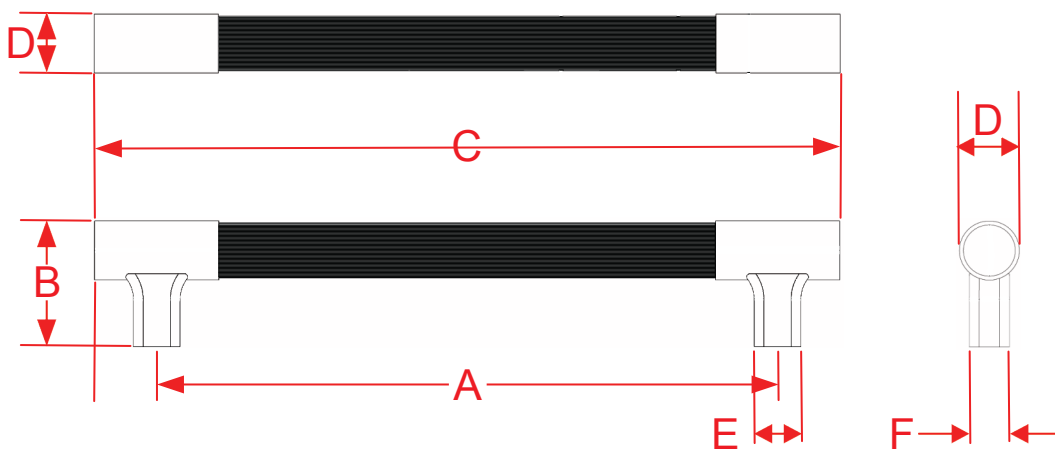

Series 1342, 1343 & 1344 Cabinet, Appliance, Shower & Door Pulls

Finishes for Life
TARNISH-FREE GUARANTEED

| Part # | A Center to Center | B Projection | C Overall | D Width | E Base Length | F Base Width |
|--|-----------------------|-----------------|--------------|------------|------------------|-----------------|
| 1342-4 | 4.0000" | 1.3125" | 5.2500" | 0.5625" | 0.5000" | 0.3750" |
| 1342-5 | 5.0000" | 1.3125" | 6.2500" | 0.5625" | 0.5000" | 0.3750" |
| 1342-6 | 6.0000" | 1.3125" | 7.2500" | 0.5625" | 0.5000" | 0.3750" |
| 1342-8 | 8.0000" | 1.3125" | 9.2500" | 0.5625" | 0.5000" | 0.3750" |
| The 1342 is offered in custom sizing up to 32" overall | | | | | | |
| 1343-4 | 4.0000" | 1.6250" | 5.5000" | 0.6875" | 0.6250" | 0.5000" |
| 1343-5 | 5.0000" | 1.6250" | 6.5000" | 0.6875" | 0.6250" | 0.5000" |
| 1343-6 | 6.0000" | 1.6250" | 7.5000" | 0.6875" | 0.6250" | 0.5000" |
| 1343-8 | 8.0000" | 1.6250" | 9.5000" | 0.6875" | 0.6250" | 0.5000" |
| 1343-10 | 10.0000" | 1.6250" | 11.5000" | 0.6875" | 0.6250" | 0.5000" |
| 1343-12 | 12.0000" | 1.6250" | 13.5000" | 0.6875" | 0.6250" | 0.5000" |
| The 1343 is offered in custom sizing up to 32" overall | | | | | Page 1 of 2 | |

Finishes for Life
FINISH-FREE GUARANTEED

| Part # | A Center to Center | B Projection | C Overall | D Width | E Base Length | F Base Width |
|---------|-----------------------|-----------------|--------------|------------|------------------|-----------------|
| 1344-8 | 8.0000" | 2.3750" | 10.0000" | 0.9375" | 0.7500" | 0.6250" |
| 1344-10 | 10.0000" | 2.3750" | 12.0000" | 0.9375" | 0.7500" | 0.6250" |
| 1344-12 | 12.0000" | 2.3750" | 14.0000" | 0.9375" | 0.7500" | 0.6250" |
| 1344-18 | 18.0000" | 2.3750" | 20.0000" | 0.9375" | 0.7500" | 0.6250" |
| 1344-24 | 24.0000" | 2.3750" | 26.0000" | 0.9375" | 0.7500" | 0.6250" |