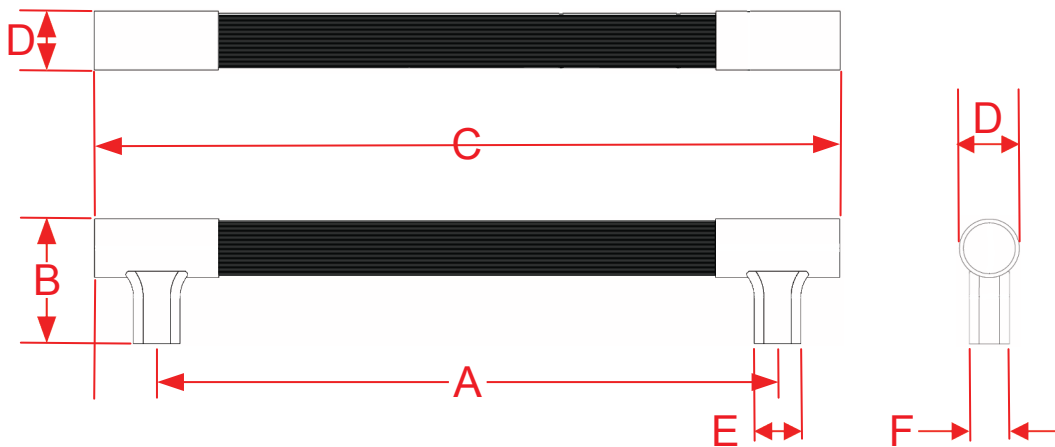

Series 1342, 1343 & 1344 Cabinet, Appliance, Shower & Door Pulls

Finishes for Life
TARNISH-FREE GUARANTEED

| Part # | A Center to Center | B Projection | C Overall | D Width | E Base Length | F Base Width |
|--|-----------------------|-----------------|--------------|------------|------------------|-----------------|
| 1342-4 | 4.0000" | 1.3125" | 5.2500" | 0.5625" | 0.5000" | 0.3750" |
| 1342-5 | 5.0000" | 1.3125" | 6.2500" | 0.5625" | 0.5000" | 0.3750" |
| 1342-6 | 6.0000" | 1.3125" | 7.2500" | 0.5625" | 0.5000" | 0.3750" |
| 1342-8 | 8.0000" | 1.3125" | 9.2500" | 0.5625" | 0.5000" | 0.3750" |
| The 1342 is offered in custom sizing up to 32" overall | | | | | | |
| 1343-4 | 4.0000" | 1.6250" | 5.5000" | 0.6875" | 0.6250" | 0.5000" |
| 1343-5 | 5.0000" | 1.6250" | 6.5000" | 0.6875" | 0.6250" | 0.5000" |
| 1343-6 | 6.0000" | 1.6250" | 7.5000" | 0.6875" | 0.6250" | 0.5000" |
| 1343-8 | 8.0000" | 1.6250" | 9.5000" | 0.6875" | 0.6250" | 0.5000" |
| 1343-10 | 10.0000" | 1.6250" | 11.5000" | 0.6875" | 0.6250" | 0.5000" |
| 1343-12 | 12.0000" | 1.6250" | 13.5000" | 0.6875" | 0.6250" | 0.5000" |
| The 1343 is offered in custom sizing up to 32" overall | | | | | Page 1 of 2 | |

Finishes for Life
FINISH-FREE GUARANTEED

| Part # | A Center to Center | B Projection | C Overall | D Width | E Base Length | F Base Width |
|---------|-----------------------|-----------------|--------------|------------|------------------|-----------------|
| 1344-8 | 8.0000" | 2.3750" | 10.0000" | 0.9375" | 0.7500" | 0.6250" |
| 1344-10 | 10.0000" | 2.3750" | 12.0000" | 0.9375" | 0.7500" | 0.6250" |
| 1344-12 | 12.0000" | 2.3750" | 14.0000" | 0.9375" | 0.7500" | 0.6250" |
| 1344-18 | 18.0000" | 2.3750" | 20.0000" | 0.9375" | 0.7500" | 0.6250" |
| 1344-24 | 24.0000" | 2.3750" | 26.0000" | 0.9375" | 0.7500" | 0.6250" |