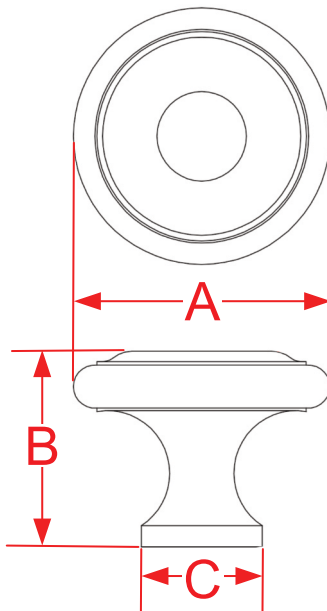

119, 129, 139 & 150 Cabinet Knobs Series

Finishes for Life
TARNISH-FREE GUARANTEED

Part #	A Overall	B Projection	C Base
119	0.6250"	0.6250"	0.4375"
129	0.8750"	0.8750"	0.5150"
139	1.1250"	1.0000"	0.5625"
150	1.5000"	1.1250"	0.7500"
Custom Sizing Available			