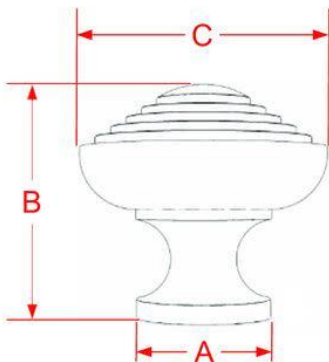

# Series 632 & 633 Cabinet Knobs

Finishes for Life  
LIFETIME WARRANTY

Part #	A Base Diameter	B Projection	C Knob Diameter
632	0.7500"	1.1250"	1.2500"
633	0.7500"	1.2500"	1.5000"
Custom Sizing Available			