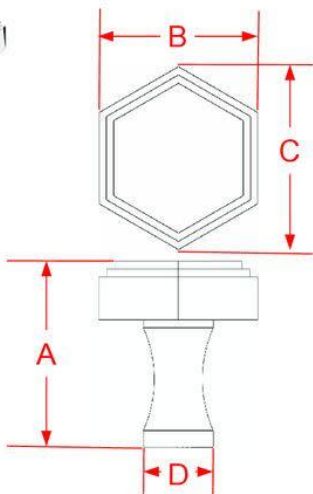

# 626, 627 & 628 Cabinet Knobs

Finishes for Life  
TRIMMER-FREE GUARANTEED

Part #	A Projection	B Short Diameter	C Long Diameter	D Base
626	1.1875"	1.0000"	1.1250"	0.4375"
627	1.1875"	1.2500"	1.5000"	0.4375"
628	1.1875"	1.5000"	1.7187"	0.4375"
Custom Sizing Available				