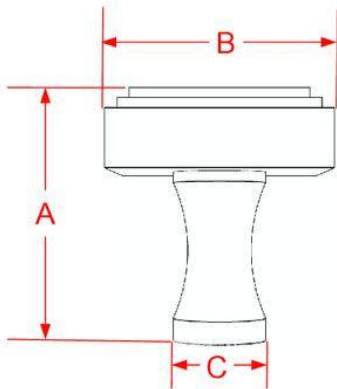

623, 624 & 625 Cabinet Knobs

Finishes for Life
TARNISH-FREE GUARANTEE

	A	B	C
Part #	Projection	Diameter	Base Diameter
623	1.1875"	1.0000"	0.4375"
624	1.1875"	1.2500"	0.4375"
625	1.1875"	1.5000"	0.4375"
Custom Sizing Available			