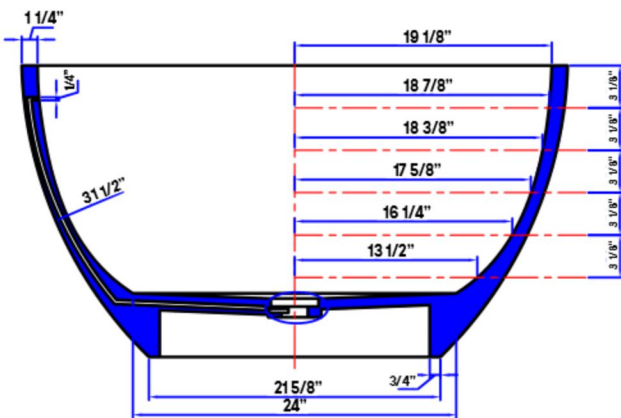

PIETRO SOLID SURFACE BATHTUB

#4121 | 69 1/4" L x 40 1/2" W x 21 3/4" H
353 lbs, 90 gallons

Cheviot Products' solid surface bathtubs are hand-formed, using the latest generation of composite resin materials. Warm to the touch and possessing superior insulation properties, these bathtubs are ideal for those who prefer a long, hot soak. Inherently harder and stronger than acrylic, solid surface bathtubs are also impervious to creaking and flexing. Polished by hand to a glossy sheen, the material is stain resistant and easy to clean and maintain.

Rim Configuration
Slimline

Colours
Gloss White

Note
Rough-in dimensions may vary +/- 1/2" and are subject to change. No responsibility is assumed by Cheviot Products Inc. One Year Limited Warranty against manufacturer's defects.