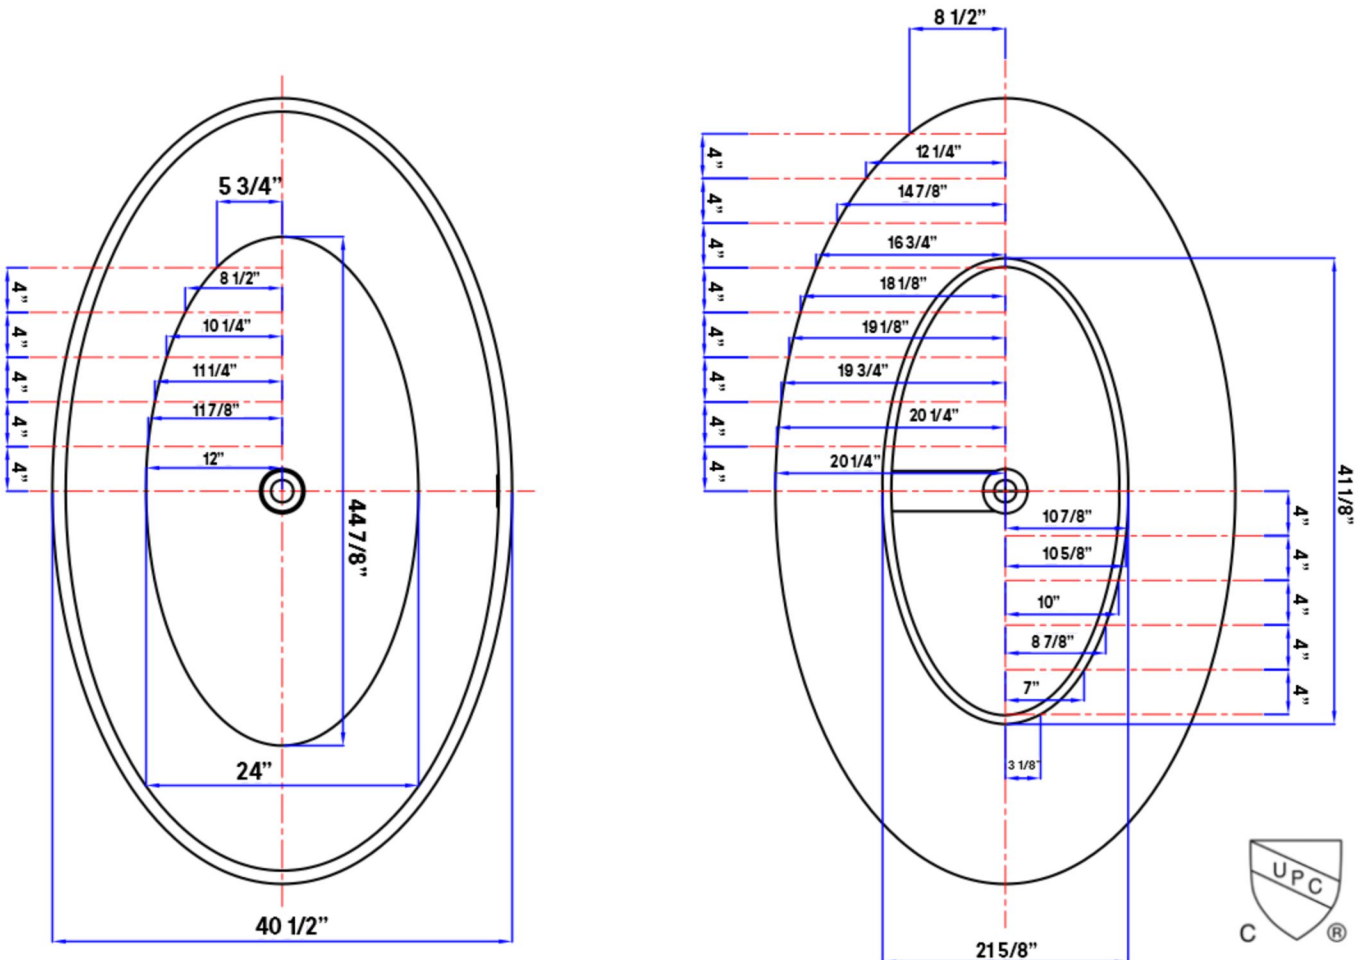

PIETRO SOLID SURFACE BATHTUB

#4121 | 69 1/4" L x 40 1/2" W x 21 3/4" H
353 lbs, 90 gallons

Cheviot Products' solid surface bathtubs are hand-formed, using the latest generation of composite resin materials. Warm to the touch and possessing superior insulation properties, these bathtubs are ideal for those who prefer a long, hot soak. Inherently harder and stronger than acrylic, solid surface bathtubs are also impervious to creaking and flexing. Polished by hand to a glossy sheen, the material is stain resistant and easy to clean and maintain.

Rim Configuration
Slimline

Colours
Gloss White

Note
Rough-in dimensions may vary +/- 1/2" and are subject to change. No responsibility is assumed by Cheviot Products Inc. One Year Limited Warranty against manufacturer's defects.

Related Products

#7560 Square Free Standing Tub Filler
with Hand Shower

#7500 Express Free Standing Tub Filler
with Hand Shower

#7550 Contemporary Free Standing Tub Filler
with Hand Shower