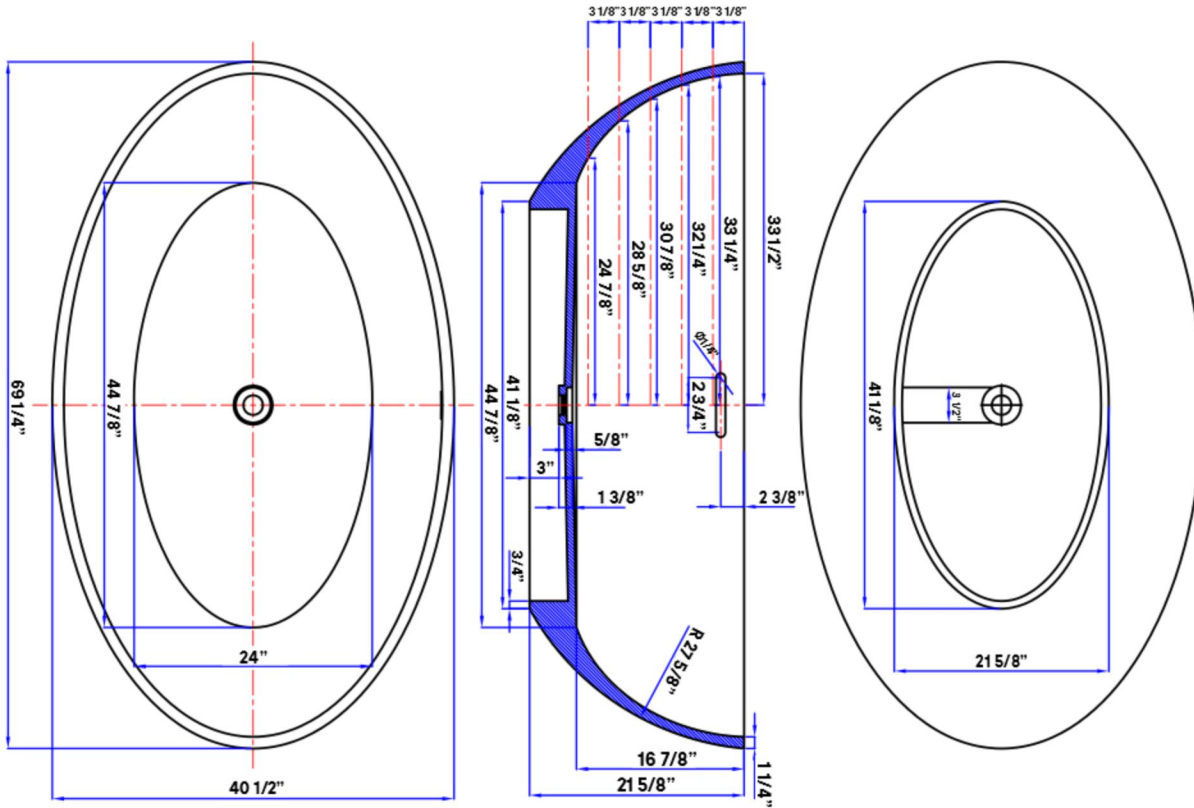

PIETRO SOLID SURFACE BATHTUB

#4121 | 69 1/4" L x 40 1/2" W x 21 3/4" H
353 lbs, 90 gallons

Cheviot Products' solid surface bathtubs are hand-formed, using the latest generation of composite resin materials. Warm to the touch and possessing superior insulation properties, these bathtubs are ideal for those who prefer a long, hot soak. Inherently harder and stronger than acrylic, solid surface bathtubs are also impervious to creaking and flexing. Polished by hand to a glossy sheen, the material is stain resistant and easy to clean and maintain.

Rim Configuration
Slimline

Colours
Gloss White

Note
Rough-in dimensions may vary +/- 1/2" and are subject to change. No responsibility is assumed by Cheviot Products Inc. One Year Limited Warranty against manufacturer's defects.