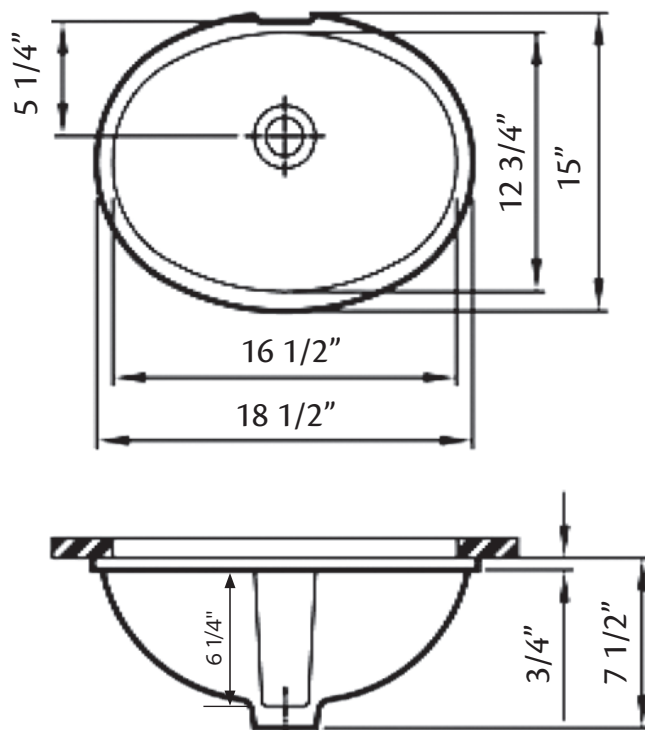

Construction

Vitreous China

No Overflow hole

Colours

Gloss White and Biscuit

Note

Rough-in dimensions may vary +/- 1/2" and are subject to change. No responsibility is assumed by Cheviot Products Inc. One Year Limited Warranty against manufacturer's defects.

Related Products

#5220 Widespread

#5236 4" Centreset

#5216 Metro Single Hole Lavatory Faucet

#7788 Contemporary Widespread Lavatory Faucet