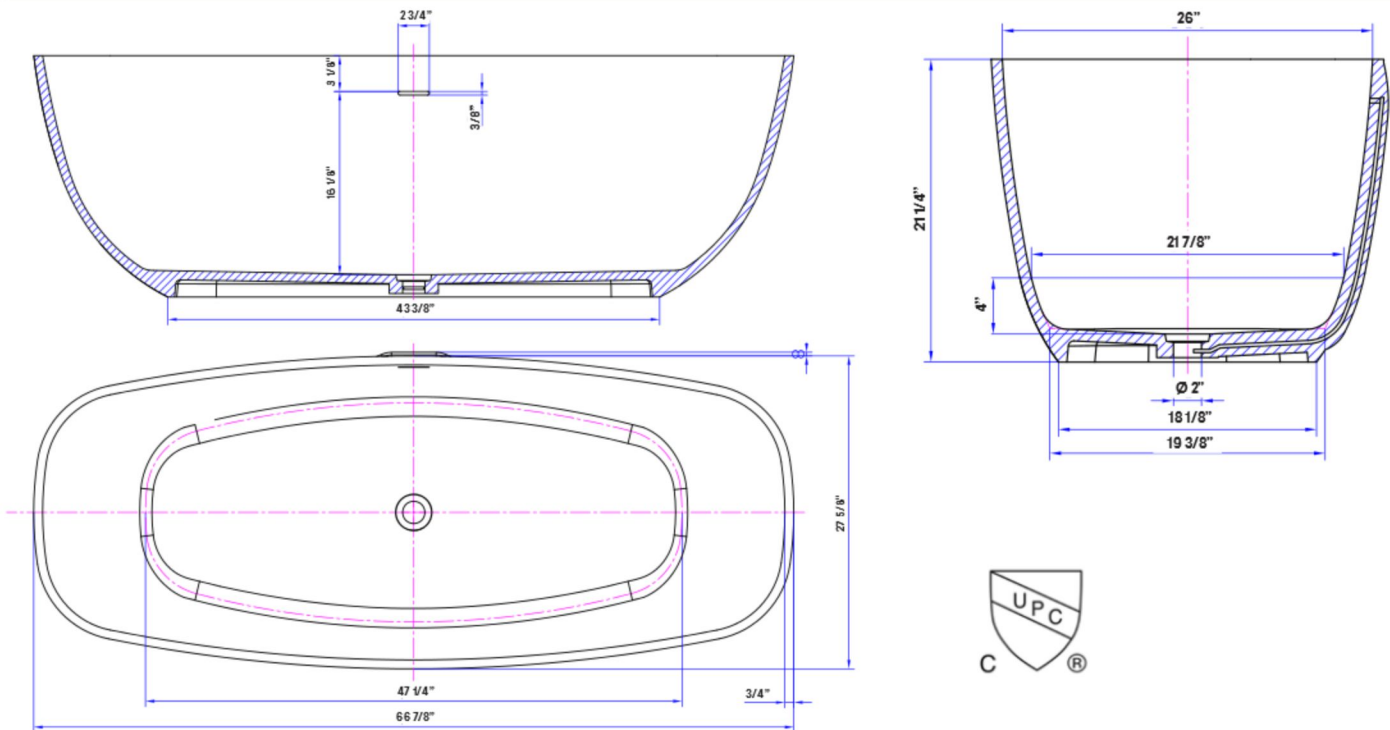

## GIORGIO SOLID SURFACE BATHTUB

#4111 | 67" L x 27 1/2" W x 21 1/4" H  
280 lbs, 100 gallons

Cheviot Products' solid surface bathtubs are hand-formed, using the latest generation of composite resin materials. Warm to the touch and possessing superior insulation properties, these bathtubs are ideal for those who prefer a long, hot soak. Inherently harder and stronger than acrylic, solid surface bathtubs are also impervious to creaking and flexing. Polished by hand to a glossy sheen, the material is stain resistant and easy to clean and maintain.

**Rim Configuration**  
Slimline

**Colours**  
Gloss White

**Note**  
Rough-in dimensions may vary +/- 1/2" and are subject to change. No responsibility is assumed by Cheviot Products Inc. One Year Limited Warranty against manufacturer's defects.