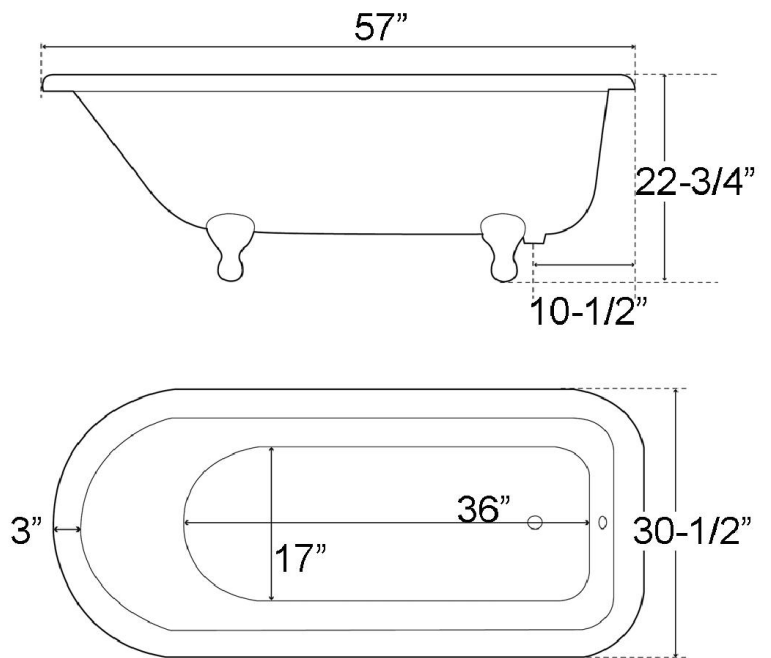

**BALLARD
57" CAST IRON
ROLL TOP TUB**

Cat. No.
CTRN58

L: 57"
W: 30-1/2"
H: 22-3/4" (from floor to top of tub)

Depth: 12-1/2" to overflow

The following is recommended for CTRN58 tubs without faucet holes:

- Faucets: part #4602
- Rigid, freestanding supplies: Part #4502
- Leg tub drain: part #5599

Gallon Capacity: 34
Shipping Weight: 356 lbs.
Empty Weight: 246 lbs.
Filled Weight: 530 lbs.

Features:

- ▶ Inside finish is white enamel
- ▶ Tub exterior is white (epoxy)
- ▶ No faucet holes
- ▶ Pre-drilled overflow hole
- ▶ Feet are attached and leveled before shipment
- ▶ Cast Iron ball and claw feet available in 5 finishes
- ▶ Tub is thoroughly inspected before shipment

Dimensions of fixture are nominal and may vary within the range of tolerances established by ANSI Standard A112.19.2. Dimensions and specifications subject to change without notice.