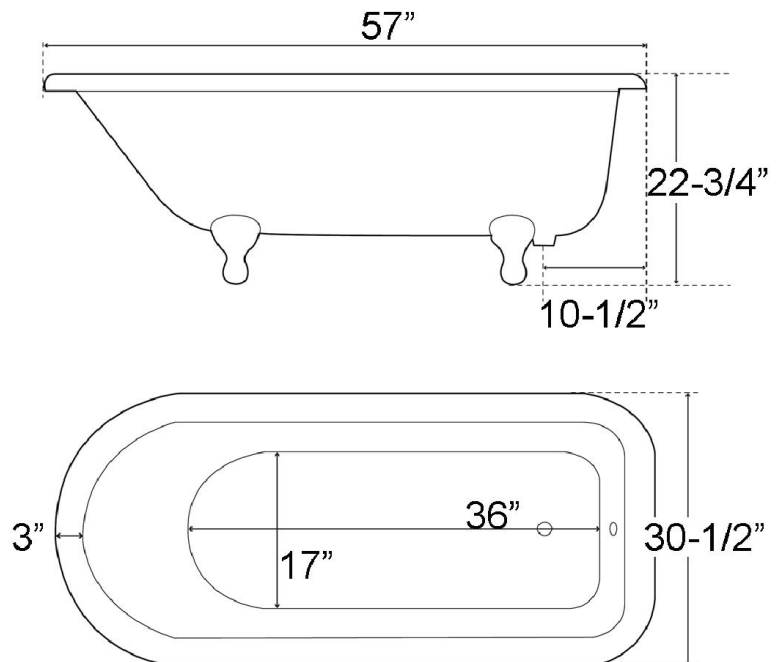

**BALLARD
57" CAST IRON
ROLL TOP TUB**

Cat. No.
CTR7H58

L: 57"
W: 30-1/2"
H: 22-3/4" (from floor to top of tub)

Depth: 12-1/2" to overflow

Features:

- ▶ Inside finish is white enamel
- ▶ Tub exterior is white (epoxy)
- ▶ 7" centers in tub deck
- ▶ Pre-drilled overflow hole
- ▶ Feet are attached and leveled before shipment
- ▶ Cast Iron ball and claw feet available in 5 finishes
- ▶ Tub is thoroughly inspected before shipment

The following is recommended for CTR7H tubs:

- Rim-mounted faucet: part #4601
- Straight bath supplies: part #5577
- Leg tub drain: part #5599
- For use with shower curtain rod:
Part# 4062, 4045
- Complete shower unit: **Part# 4063**

Gallon Capacity:	34
Shipping Weight:	356 lbs.
Empty Weight:	246 lbs.
Filled Weight:	530 lbs.

Dimensions of fixture are nominal and may vary within the range of tolerances established by ANSI Standard A112.19.2. Dimensions and specifications subject to change without notice.