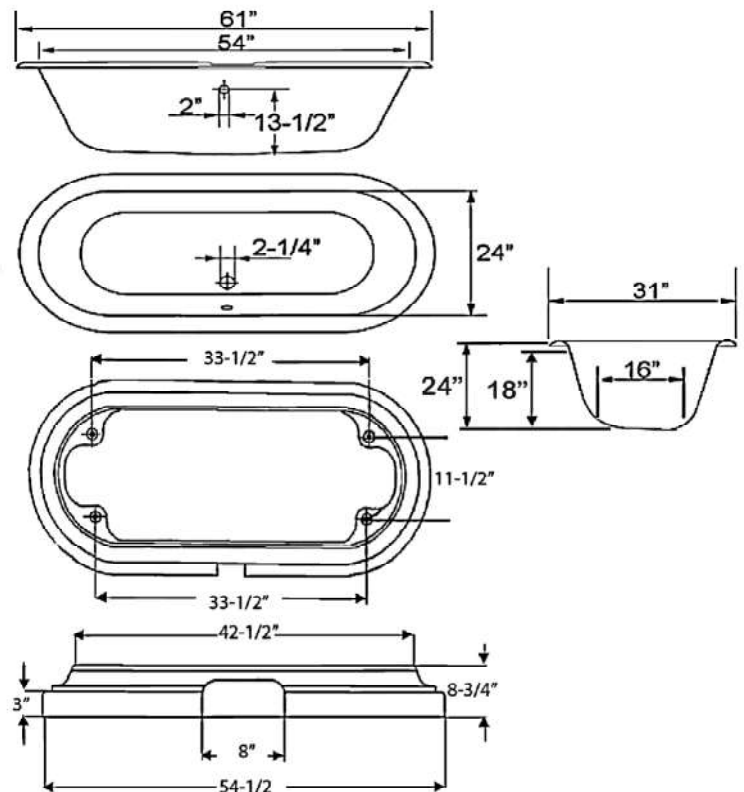

**61" COLUMBUS CAST IRON  
DOUBLE ROLL TOP TUB  
ON BASE**

Cat. No.  
CTDR7H61B

L: 61"  
W: 31"  
H: 24" (from floor to top of tub)  
18" (from bottom of tub to top of tub)

Water depth: 18" to top of tub  
Water depth: 13-1/2" to overflow

The following is recommended for CTDR7H61 tubs:  
•Rim-mounted faucet: part #4601 or 4201  
•Straight bath supplies: part #5577  
•Leg tub drain: part #5599

Gallon Capacity: 60  
Shipping Weight: 480 lbs.  
Empty Weight: 300 lbs.  
Filled Weight: 801 lbs.

Dimensions of fixture are nominal and may vary within the range of tolerances established by ANSI Standard A112.19.2. Dimensions and specifications subject to change without notice.