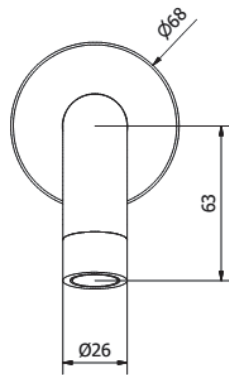

AQUABRASS

— black series —

CL32BC

Product Description

Wallmount tub spout

- solid brass construction
- crystal clear water flow
- non diverter spout
- 1/2" connection
- can be combined with Aquabrace shower components

height: 3^{13/16"}

overall projection: 8^{5/16"}

flow rate: depends on capacity of the valve

FINISHES

Standard

Polished chrome (pc)

Custom

15 custom finishes available

(ask your local Aquabrace authorized dealer for details)

AQUABRASS

— black series —

ELENCO PARTI			
ELEM	CODICE	DESCRIZIONE	QT
1	AC0012558	Bocca Ø26 L145	1
2	AQ0014681	Aeratore Ø26 H17 M24x1 (40.1053.33300)	1
3	AQ0014949	Copertura marmo Ø68 H40 bianco carrara	1
4	AQ0001091	Grano inox M6x10 p.p.	1
5	AQ0001450	OR 47.37x1.78 NBR 70 SH	2
6	AS0012527	Anello bocca Ø52.4 H34 Ø26.5	1
7	AQ0006586	OR 25.12x1.78 NBR 70 SH	2
8	AQ0009591	Guarnizione Ø40 Ø49.5 H1.5	1