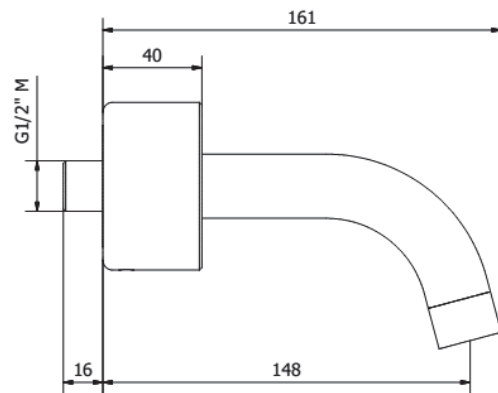

AQUABRASS

— black series —

CL32BC

Product Description

Wallmount tub spout

- solid brass construction
- crystal clear water flow
- non diverter spout
- 1/2" connection
- can be combined with Aquabrace shower components

height: 3^{13/16"}

overall projection: 8^{5/16"}

flow rate: depends on capacity of the valve

FINISHES

Standard

Polished chrome (pc)

Custom

15 custom finishes available

(ask your local Aquabrace authorized dealer for details)

AQUABRASS

— black series —

ELENCO PARTI			
ELEM	CODICE	DESCRIZIONE	QT
1	AC0012558	Bocca Ø26 L145	1
2	AQ0014681	Aeratore Ø26 H17 M24x1 (40.1053.33300)	1
3	AQ0014949	Copertura marmo Ø68 H40 bianco carrara	1
4	AQ0001091	Grano inox M6x10 p.p.	1
5	AQ0001450	OR 47.37x1.78 NBR 70 SH	2
6	AS0012527	Anello bocca Ø52.4 H34 Ø26.5	1
7	AQ0006586	OR 25.12x1.78 NBR 70 SH	2
8	AQ0009591	Guarnizione Ø40 Ø49.5 H1.5	1