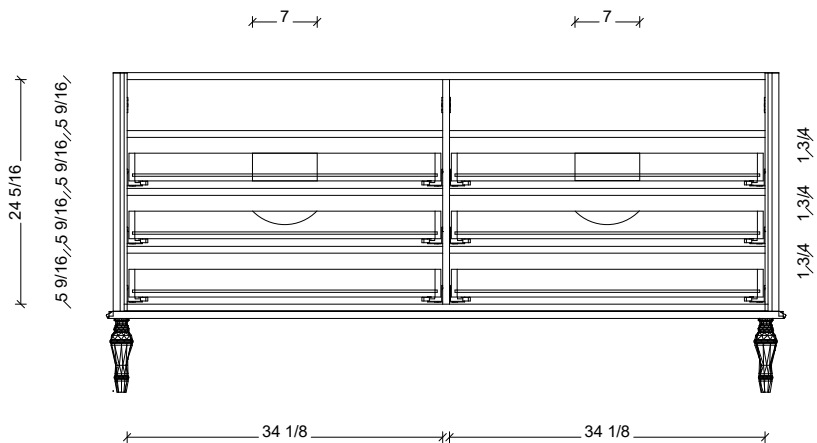

Range	Chester
Mount	Free Standing / On Legs
Size	72" Double Bowl
SKU	CHE-V-72-D-18-L-[Color Code]
SKU	CHE-V-72-D-21-L-[Color Code]

COMPATIBLE TOPS

Required Top Size - 73" x 19" / 22"

SilkSurface top with Ceramic Undermount

Quartz top with Ceramic Undermount

Ceramic Integrated Top

18" Deep Option

21" Deep Option

NOTES

Revision	1
Date	February 24, 2025 9:03 AM

DIMENSIONS ARE NOMINAL ONLY
AND SUBJECT TO CHANGE AT ANY TIME.
DO NOT SCALE DRAWINGS.
INSTALLER TO CONFIRM ALL
DIMENSIONS