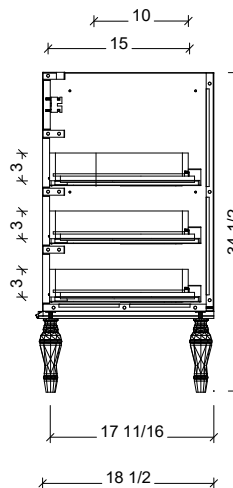

Range	Chester
Mount	Free Standing / On Legs
Size	72" Double Bowl
SKU	CHE-V-72-D-18-L-[Color Code]
SKU	CHE-V-72-D-21-L-[Color Code]

COMPATIBLE TOPS

Required Top Size - 73" x 19" / 22"

SilkSurface top with Ceramic Undermount

Quartz top with Ceramic Undermount

Ceramic Integrated Top

18" Deep Option

21" Deep Option

NOTES

Revision	1
Date	February 24, 2025 9:03 AM

DIMENSIONS ARE NOMINAL ONLY
AND SUBJECT TO CHANGE AT ANY TIME.
DO NOT SCALE DRAWINGS.
INSTALLER TO CONFIRM ALL
DIMENSIONS