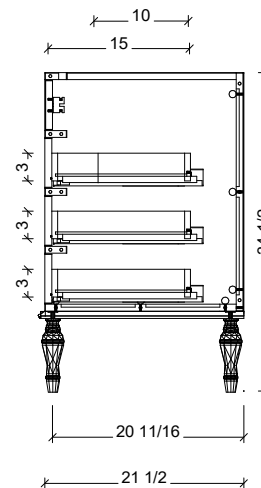

Range	Chester
Mount	Free Standing / On Legs
Size	72" Double Bowl
SKU	CHE-V-72-D-18-L-[Color Code]
SKU	CHE-V-72-D-21-L-[Color Code]

COMPATIBLE TOPS

Required Top Size - 73" x 19" / 22"

SilkSurface top with Ceramic Undermount

Quartz top with Ceramic Undermount

Ceramic Integrated Top

18" Deep Option

21" Deep Option

NOTES

Revision	1
Date	February 24, 2025 9:03 AM

DIMENSIONS ARE NOMINAL ONLY
AND SUBJECT TO CHANGE AT ANY TIME.
DO NOT SCALE DRAWINGS.
INSTALLER TO CONFIRM ALL
DIMENSIONS