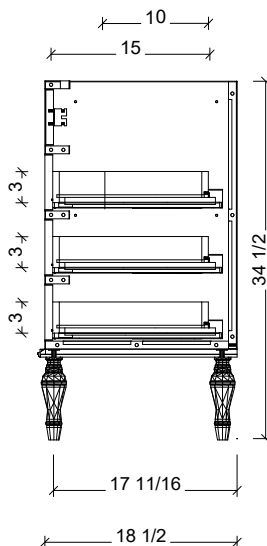

Range	Chester
Mount	Free Standing / On Legs
Size	60" Double Bowl
SKU	CHE-V-60-D-18-L-[Color Code]
SKU	CHE-V-60-D-21-L-[Color Code]

#### COMPATIBLE TOPS

Required Top Size - 61" x 19" / 22"

SilkSurface top with Ceramic Undermount

Quartz top with Ceramic Undermount

Ceramic Integrated Top

18" Deep Option

21" Deep Option

#### NOTES

Revision	1
Date	February 24, 2025 9:03 AM

DIMENSIONS ARE NOMINAL ONLY  
AND SUBJECT TO CHANGE AT ANY TIME.  
DO NOT SCALE DRAWINGS.  
INSTALLER TO CONFIRM ALL  
DIMENSIONS

Copyright ©