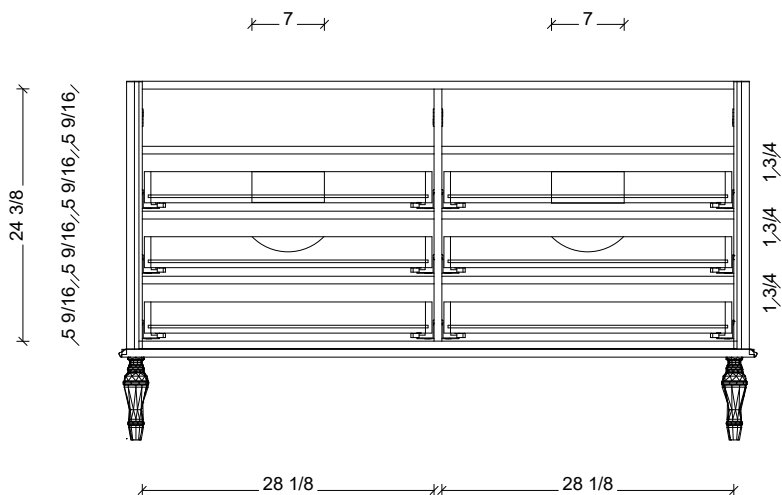

Range	Chester
Mount	Free Standing / On Legs
Size	60" Double Bowl
SKU	CHE-V-60-D-18-L-[Color Code]
SKU	CHE-V-60-D-21-L-[Color Code]

#### COMPATIBLE TOPS

Required Top Size - 61" x 19" / 22"

SilkSurface top with Ceramic Undermount

Quartz top with Ceramic Undermount

Ceramic Integrated Top

18" Deep Option

21" Deep Option

#### NOTES

Revision	1
Date	February 24, 2025 9:03 AM

DIMENSIONS ARE NOMINAL ONLY  
AND SUBJECT TO CHANGE AT ANY TIME.  
DO NOT SCALE DRAWINGS.  
INSTALLER TO CONFIRM ALL  
DIMENSIONS

Copyright ©