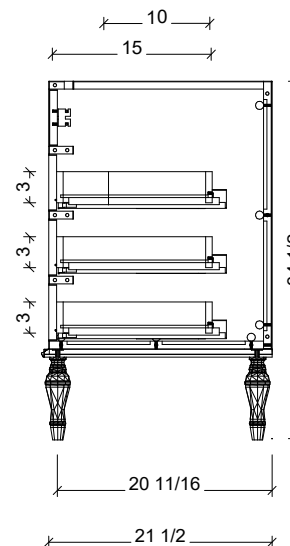

Range	Chester
Mount	Free Standing / On Legs
Size	60" Double Bowl
SKU	CHE-V-60-D-18-L-[Color Code]
SKU	CHE-V-60-D-21-L-[Color Code]

#### COMPATIBLE TOPS

Required Top Size - 61" x 19" / 22"

SilkSurface top with Ceramic Undermount

Quartz top with Ceramic Undermount

Ceramic Integrated Top

18" Deep Option

21" Deep Option

#### NOTES

Revision	1
Date	February 24, 2025 9:03 AM

DIMENSIONS ARE NOMINAL ONLY  
AND SUBJECT TO CHANGE AT ANY TIME.  
DO NOT SCALE DRAWINGS.  
INSTALLER TO CONFIRM ALL  
DIMENSIONS

Copyright ©