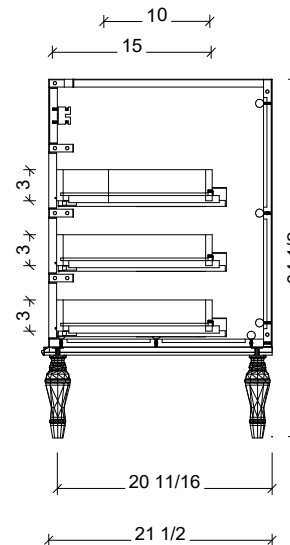

Range	Chester
Mount	Free Standing / On Legs
Size	60" Single Bowl
SKU	CHE-V-60-C-18-L-[Color Code]
SKU	CHE-V-60-C-21-L-[Color Code]

**COMPATIBLE TOPS**

- Required Top Size - 61" x 19" / 22"
- SilkSurface top with Ceramic Undermount
- Quartz top with Ceramic Undermount
- Ceramic Integrated Top

18" Deep Option

21" Deep Option

**NOTES**

Revision	1
Date	February 24, 2025 9:03 AM

DIMENSIONS ARE NOMINAL ONLY  
AND SUBJECT TO CHANGE AT ANY TIME.  
DO NOT SCALE DRAWINGS.  
INSTALLER TO CONFIRM ALL  
DIMENSIONS