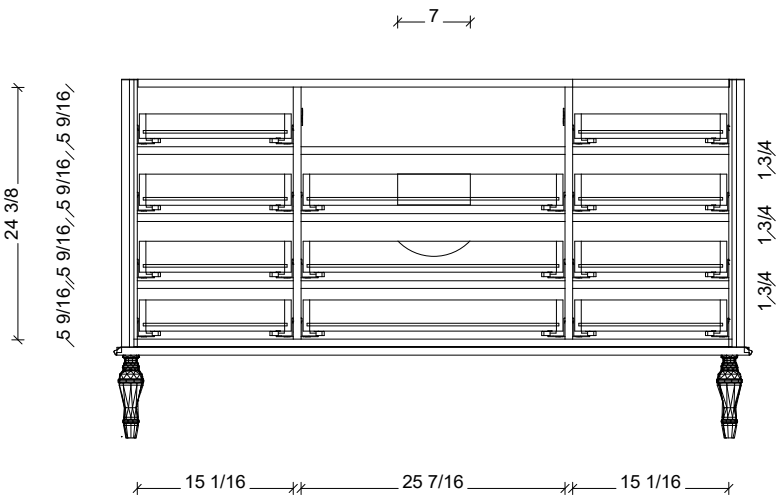

Range	Chester
Mount	Free Standing / On Legs
Size	60" Single Bowl
SKU	CHE-V-60-C-18-L-[Color Code]
SKU	CHE-V-60-C-21-L-[Color Code]

**COMPATIBLE TOPS**

- Required Top Size - 61" x 19" / 22"
- SilkSurface top with Ceramic Undermount
- Quartz top with Ceramic Undermount
- Ceramic Integrated Top

18" Deep Option

21" Deep Option

**NOTES**

Revision	1
Date	February 24, 2025 9:03 AM

DIMENSIONS ARE NOMINAL ONLY  
AND SUBJECT TO CHANGE AT ANY TIME.  
DO NOT SCALE DRAWINGS.  
INSTALLER TO CONFIRM ALL  
DIMENSIONS