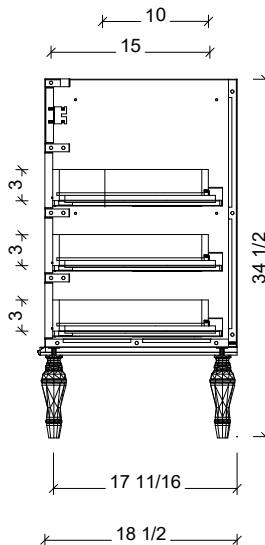

Range	Chester
Mount	Free Standing / On Legs
Size	60" Single Bowl
SKU	CHE-V-60-C-18-L-[Color Code]
SKU	CHE-V-60-C-21-L-[Color Code]

**COMPATIBLE TOPS**

- Required Top Size - 61" x 19" / 22"
- SilkSurface top with Ceramic Undermount
- Quartz top with Ceramic Undermount
- Ceramic Integrated Top

18" Deep Option

21" Deep Option

**NOTES**

Revision	1
Date	February 24, 2025 9:03 AM

DIMENSIONS ARE NOMINAL ONLY  
AND SUBJECT TO CHANGE AT ANY TIME.  
DO NOT SCALE DRAWINGS.  
INSTALLER TO CONFIRM ALL  
DIMENSIONS